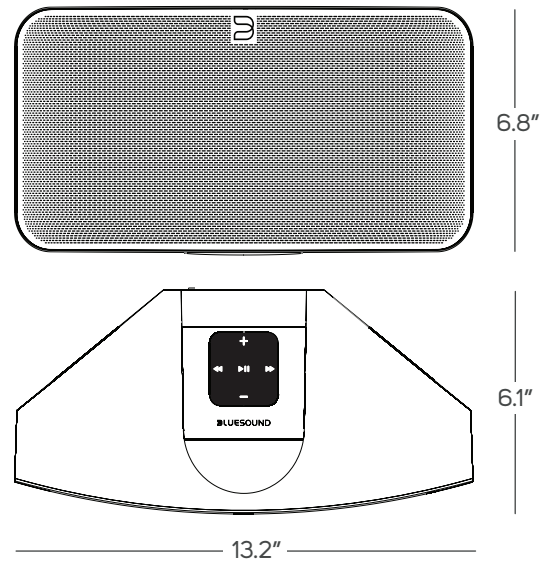

Power Consumption (Idle/Standby):	10 Watts/<0.5 Watts
Finish:	Black/White

Dimensions (Product):

335 x 172 x 155mm (W x H x D)

13.2 x 6.8 x 6.1 in (W x H x D)*

Weight: 3.73kg/8.2lb

Dimensions (Shipping, Single Unit):