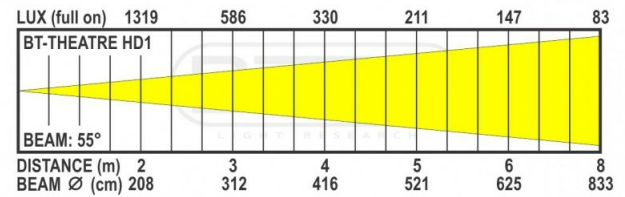

TECHNICAL SPECIFICATIONS

General : Application	Stage & Rental, Theatre
General : Series	No
General : Dimensions (cm)	45 x 29 x 26
General : Weight (kg)	7.56
General : Powerinput	AC 100 - 240V, 50/60Hz
General : Energy Label	No
General : Power consumption W	240
General : Color	black
General : Display	OLED
General : Fixation	optional standard clamp
General : IP rating	indoor
Control : manual	Yes
Control : Master/Slave	No
Control : SMART-DMX	No
Control : Standalone	fixed
Control : programmable	No
Control : upgradable software	Yes
Control : maximum DMX channels	19
Light : lamp socket	none
Light : Lux	1428 (5m)
Light : lamp	LED
Light : min. color temperature (K)	1800
Light : max. color temperature (K)	8000
Light : CRI	90
Light : colors	Red, Green, Blue, Amber, Lime, RGB, RGBAL
Light : mix colors	No
Light : functions	motorized zoom
Light : min. beam angle (°)	14
Light : max. beam angle (°)	55
Light : min. refresh rate (kHz)	0.6
Light : max. refresh rate (kHz)	25
Connections : input	3 pin XLR, 5 pin XLR, PowerCon®, rdm
Connections : output	3 pin XLR, 5 pin XLR, PowerCon®
Brand	BRITEQ
EANCode	5420025660358