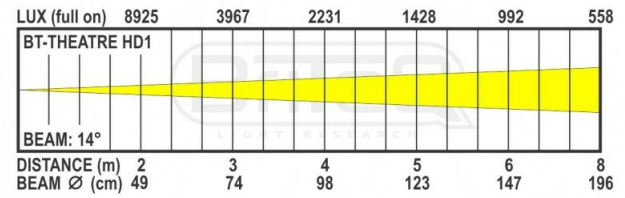

TECHNICAL SPECIFICATIONS

General : Application	Stage & Rental, Theatre
General : Series	No
General : Dimensions (cm)	45 x 29 x 26
General : Weight (kg)	7.56
General : Powerinput	AC 100 - 240V, 50/60Hz
General : Energy Label	No
General : Power consumption W	240
General : Color	black
General : Display	OLED
General : Fixation	optional standard clamp
General : IP rating	indoor
Control : manual	Yes
Control : Master/Slave	No
Control : SMART-DMX	No
Control : Standalone	fixed
Control : programmable	No
Control : upgradable software	Yes
Control : maximum DMX channels	19
Light : lamp socket	none
Light : Lux	1428 (5m)
Light : lamp	LED
Light : min. color temperature (K)	1800
Light : max. color temperature (K)	8000
Light : CRI	90
Light : colors	Red, Green, Blue, Amber, Lime, RGB, RGBAL
Light : mix colors	No
Light : functions	motorized zoom
Light : min. beam angle (°)	14
Light : max. beam angle (°)	55
Light : min. refresh rate (kHz)	0.6
Light : max. refresh rate (kHz)	25
Connections : input	3 pin XLR, 5 pin XLR, PowerCon®, rdm
Connections : output	3 pin XLR, 5 pin XLR, PowerCon®
Brand	BRITEQ
EANCode	5420025660358