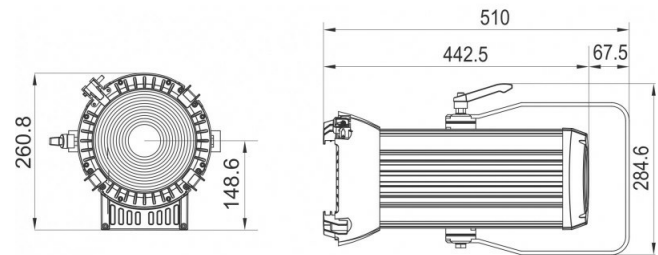

TECHNICAL SPECIFICATIONS

General : Application	Stage & Rental, Theatre
General : Series	No
General : Dimensions (cm)	45 x 29 x 26
General : Weight (kg)	7.56
General : Powerinput	AC 100 - 240V, 50/60Hz
General : Energy Label	No
General : Power consumption W	240
General : Color	black
General : Display	OLED
General : Fixation	optional standard clamp
General : IP rating	indoor
Control : manual	Yes
Control : Master/Slave	No
Control : SMART-DMX	No
Control : Standalone	fixed
Control : programmable	No
Control : upgradable software	Yes
Control : maximum DMX channels	19
Light : lamp socket	none
Light : Lux	1428 (5m)
Light : lamp	LED
Light : min. color temperature (K)	1800
Light : max. color temperature (K)	8000
Light : CRI	90
Light : colors	Red, Green, Blue, Amber, Lime, RGB, RGBAL
Light : mix colors	No
Light : functions	motorized zoom
Light : min. beam angle (°)	14
Light : max. beam angle (°)	55
Light : min. refresh rate (kHz)	0.6
Light : max. refresh rate (kHz)	25
Connections : input	3 pin XLR, 5 pin XLR, PowerCon®, rdm
Connections : output	3 pin XLR, 5 pin XLR, PowerCon®
Brand	BRITEQ
EANCode	5420025660358