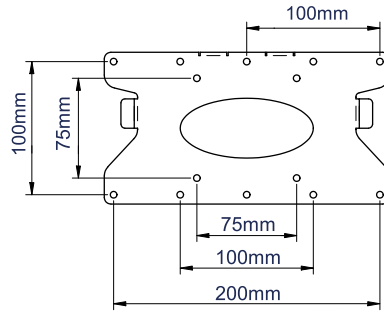

INTERFACE PLATE WITHOUT ADAPTOR ARMS

PACKING INFORMATION

COLOUR:	ORDER REF:	EAN CODE:	MASTER CARTON QTY:	INNER CARTON QTY:	MASTER CARTON WEIGHT:	MASTER CARTON CUBE:
Black	BT7504/B	5019318750212	1	0	8.84kg / 2.19kg	0.033cbm / 0.004cbm

ORIGINAL DESIGNS BY B-TECH AV MOUNTS - REGISTERED DESIGNS & PATENTS APPLY

ACCESSORIES AND SIMILAR PRODUCTS TO THE BT7504

BT7841	BT7863	BT7033	BT8504

050mm Accessory Collar fits directly to the pole. Can also be retro fitted

VC Camera Shelf use a 050mm collar to attach to the pole on the trolley

AV Component Shelf use a 050mm collar to attach to the pole on the trolley

Large Flat Screen Display Trolley designed for screens up to 70"

SS-BT7504-V2-010819