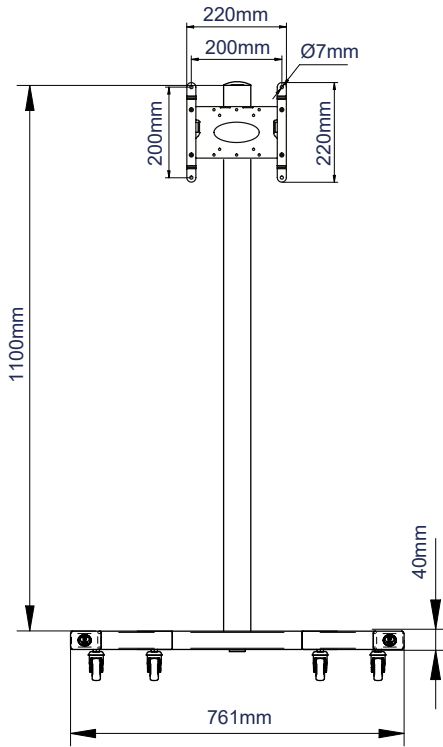

FRONT VIEW

PACKING INFORMATION

COLOUR:	ORDER REF:	EAN CODE:	MASTER CARTON QTY:	INNER CARTON QTY:	MASTER CARTON WEIGHT:	MASTER CARTON CUBE:
Black	BT7504/B	5019318750212	1	0	8.84kg / 2.19kg	0.033cbm / 0.004cbm

ORIGINAL DESIGNS BY B-TECH AV MOUNTS - REGISTERED DESIGNS & PATENTS APPLY

ACCESSORIES AND SIMILAR PRODUCTS TO THE BT7504

BT7841	BT7863	BT7033	BT8504

050mm Accessory Collar fits directly to the pole. Can also be retro fitted

VC Camera Shelf use a 050mm collar to attach to the pole on the trolley

AV Component Shelf use a 050mm collar to attach to the pole on the trolley

Large Flat Screen Display Trolley designed for screens up to 70"

SS-BT7504-V2-010819