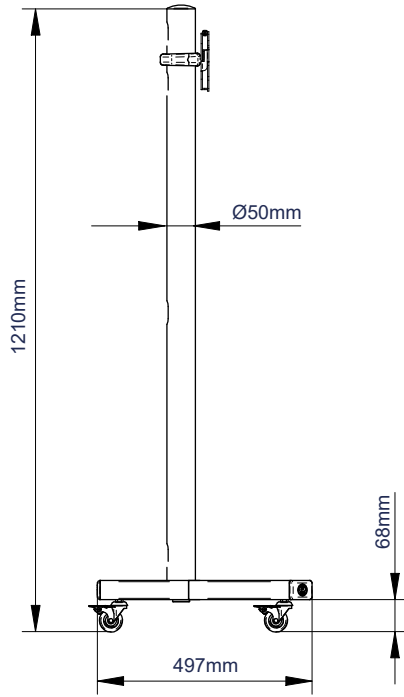

SIDE VIEW

PACKING INFORMATION

COLOUR:	ORDER REF:	EAN CODE:	MASTER CARTON QTY:	INNER CARTON QTY:	MASTER CARTON WEIGHT:	MASTER CARTON CUBE:
Black	BT7504/B	5019318750212	1	0	8.84kg / 2.19kg	0.033cbm / 0.004cbm

ORIGINAL DESIGNS BY B-TECH AV MOUNTS - REGISTERED DESIGNS & PATENTS APPLY

ACCESSORIES AND SIMILAR PRODUCTS TO THE BT7504

BT7841	BT7863	BT7033	BT8504

050mm Accessory Collar fits directly to the pole. Can also be retro fitted

VC Camera Shelf use a 050mm collar to attach to the pole on the trolley

AV Component Shelf use a 050mm collar to attach to the pole on the trolley

Large Flat Screen Display Trolley designed for screens up to 70"

SS-BT7504-V2-010819