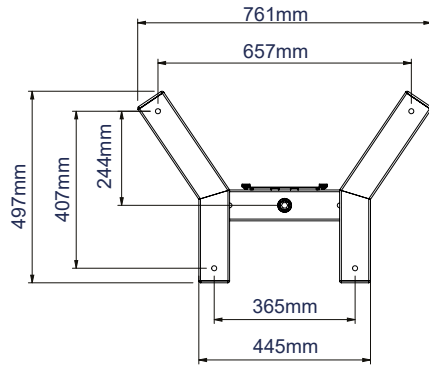

BASE

PACKING INFORMATION

COLOUR:	ORDER REF:	EAN CODE:	MASTER CARTON QTY:	INNER CARTON QTY:	MASTER CARTON WEIGHT:	MASTER CARTON CUBE:
Black	BT7504/B	5019318750212	1	0	8.84kg / 2.19kg	0.033cbm / 0.004cbm

ORIGINAL DESIGNS BY B-TECH AV MOUNTS - REGISTERED DESIGNS & PATENTS APPLY

ACCESSORIES AND SIMILAR PRODUCTS TO THE BT7504

BT7841	BT7863	BT7033	BT8504

050mm Accessory Collar fits directly to the pole. Can also be retro fitted

VC Camera Shelf use a 050mm collar to attach to the pole on the trolley

AV Component Shelf use a 050mm collar to attach to the pole on the trolley

Large Flat Screen Display Trolley designed for screens up to 70"

SS-BT7504-V2-010819