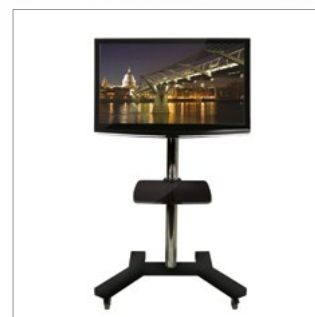

## SMALL / MEDIUM FLAT SCREEN DISPLAY TROLLEY / STAND

Designed to mount small to medium sized screens, the BT7504 is ideal for all professional applications. A simple 'hook-on' installation makes fitting a screen to the trolley quick and easy with the option of mounting the screen in either a landscape or portrait orientation. The trolley is supplied with non-marking braked castors and also includes alternative adjustable levelling feet to create either a mobile or freestanding application.

### SPECIFICATION

Recommended screen size	up to 42"
Max load	25kg
VESA® compatibility	up to 200 x 200
Dimensions	H.1210mm W.761mm D.497mm
Colour	Black with Chrome pole

### FEATURES

- Flat screen trolley suitable for mounting small/medium screens
- Fits 75 x 75mm, 100 x 100mm, 200 x 100mm and 200 x 200mm VESA mounting patterns
- Non-marking 50mm braked castors included
- Also supplied with optional screw in levelling feet
- 1.1m Ø50mm Chrome pole supplied with integrated cable management
- Safety screw to prevent unauthorised screen removal
- Shelves and other accessories can be fitted to the pole using Ø50mm accessory collars (available separately)
- Simple 'hook-on' installation
- All mounting hardware included

50mm (2") braked castors supplied

Alternative levelling feet also included

Features 1.1m chrome pole with integrated cable management holes

Accessories such as component shelves can be added using a Ø50mm accessory collar