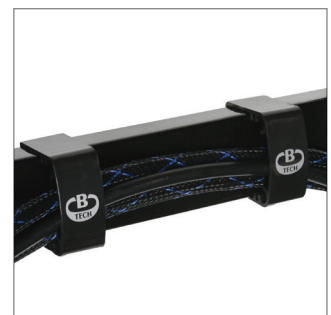

IDEAL FOR CORNER MOUNTING

BT75 15

DOUBLE ARM FLAT SCREEN WALL MOUNT WITH TILT & SWIVEL

Designed to mount medium sized flat screens, the BT7515 features a double articulated arm with easy tilt adjustment. The wall plate features 'OWLS' on wall levelling system to ensure a straight and smart installation. The BT7515 is also compatible with B-Tech's range of poles and collars, increasing the number of different ways it can be mounted, ideal for commercial applications as well as home installations. Security screws are provided to help prevent unauthorised removal of the screen.

SPECIFICATION

Recommended screen size	up to 47"
Max load	25kg
VESA® compatibility	up to 200 x 200
Tilt adjustment	+/-40°
Swivel at wall	180°
Distance from wall	95mm to 525mm
Colour	Black

FEATURES

- Easy tilt and swivel adjustment
- Features three swivel points: 180° at wall, 360° at central pivot and 240° at interface
- Folds flat to the wall
- Includes CLIPLOGIC® cable management
- Includes Security locking screws and Allen key to prevent unauthorised removal of the screen
- Simple 'hook-on' installation with all mounting hardware included

47" 120cm VESA 200 25KG +/-40° 180° fullmotionmounts

Easy tilt adjustment of +/-40°

Security locking screws provided

Space saving deasign - folds flat againsts the wall

CLIPLOGIC™ cable management

FRONT VIEW - MAXIMUM EXTENSION

SIDE VIEW - MAXIMUM EXTENSION

FRONT VIEW - FOLDED TO WALL

SIDE VIEW - FOLDED TO WALL

INTERFACE PLATE - FRONT VIEW

PACKING INFORMATION

COLOUR:	ORDER REF:	EAN CODE:	MASTER CARTON QTY:	INNER CARTON QTY:	MASTER CARTON WEIGHT:	MASTER CARTON CUBE:
Black	BT7515/PB	5019318750151	2	0	9.32kg	0.033cbm