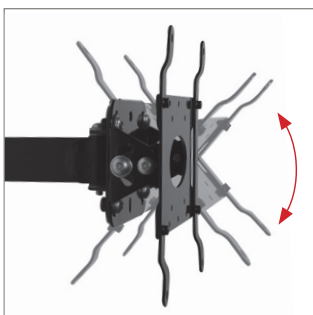

IDEAL FOR CORNER MOUNTING

BT75 15

DOUBLE ARM FLAT SCREEN WALL MOUNT WITH TILT & SWIVEL

Designed to mount medium sized flat screens, the BT7515 features a double articulated arm with easy tilt adjustment. The wall plate features 'OWLS' on wall levelling system to ensure a straight and smart installation. The BT7515 is also compatible with B-Tech's range of poles and collars, increasing the number of different ways it can be mounted, ideal for commercial applications as well as home installations. Security screws are provided to help prevent unauthorised removal of the screen.

SPECIFICATION

Recommended screen size	up to 47"
Max load	25kg
VESA® compatibility	up to 200 x 200
Tilt adjustment	+/-40°
Swivel at wall	180°
Distance from wall	95mm to 525mm
Colour	Black

FEATURES

- Easy tilt and swivel adjustment
- Features three swivel points: 180° at wall, 360° at central pivot and 240° at interface
- Folds flat to the wall
- Includes CLIPLOGIC® cable management
- Includes Security locking screws and Allen key to prevent unauthorised removal of the screen
- Simple 'hook-on' installation with all mounting hardware included

47" 120cm VESA 200 25KG +/-40° 180° fullmotionmounts

Easy tilt adjustment of +/-40°

Security locking screws provided

Space saving deasign - folds flat againsts the wall

CLIPLOGIC™ cable management

FRONT VIEW - MAXIMUM EXTENSION

Single Arm Flat Screen Wall Mount with Tilt & Swivel for screens up to 47"

Double Arm Flat Screen Wall Mount with Tilt & Swivel for screens up to 60"

2 x Accessory Collars attaches the mount to Ø50mm poles