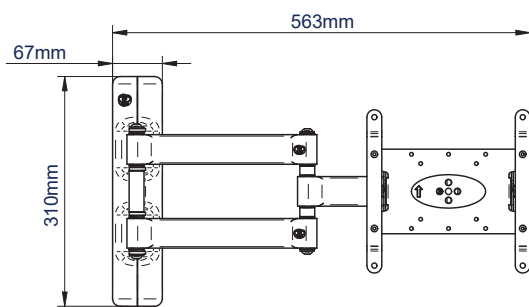

INTERFACE PLATE - FRONT VIEW

PACKING INFORMATION

COLOUR:	ORDER REF:	EAN CODE:	MASTER CARTON QTY:	INNER CARTON QTY:	MASTER CARTON WEIGHT:	MASTER CARTON CUBE:
Black	BT7515/PB	5019318750151	2	0	9.32kg	0.033cbm

RELATED PRODUCTS AND ACCESSORIES OF THE BT7515

BT7532	BT7514	BTV514	BT7841

Fixed Flat Screen Wall Mount for screens up to 47"

Single Arm Flat Screen Wall Mount with Tilt & Swivel for screens up to 47"

Double Arm Flat Screen Wall Mount with Tilt & Swivel for screens up to 60"

2 x Accessory Collars attaches the mount to Ø50mm poles

SS-BT7515-V3-151021 European Trademark Number: 001713280-0008