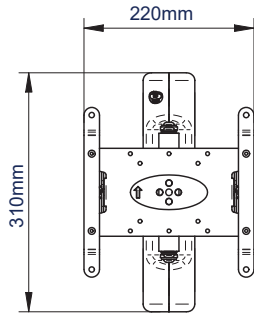

FRONT VIEW - MAXIMUM EXTENSION