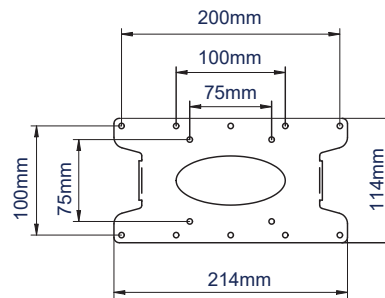

INTERFACE PLATE - FRONT VIEW

PACKING INFORMATION

COLOUR:	ORDER REF:	EAN CODE:	MASTER CARTON QTY:	INNER CARTON QTY:	MASTER CARTON WEIGHT:	MASTER CARTON CUBE:
Black	BT7515/PB	5019318750151	2	0	9.32kg	0.033cbm

RELATED PRODUCTS AND ACCESSORIES OF THE BT7515

BT7532	BT7514	BTV514	BT7841

Fixed Flat Screen Wall Mount for screens up to 47"

Single Arm Flat Screen Wall Mount with Tilt & Swivel for screens up to 47"

Double Arm Flat Screen Wall Mount with Tilt & Swivel for screens up to 60"

2 x Accessory Collars attaches the mount to Ø50mm poles

SS-BT7515-V3-151021 European Trademark Number: 001713280-0008