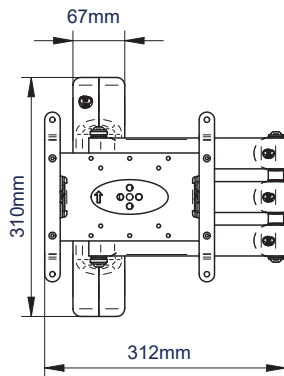

FRONT VIEW - FOLDED TO WALL