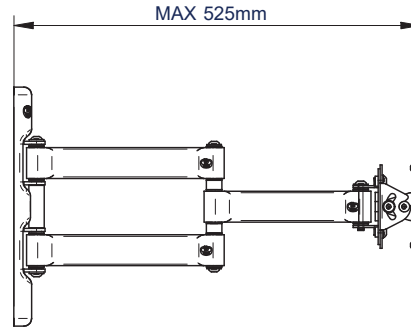

SIDE VIEW - MAXIMUM EXTENSION