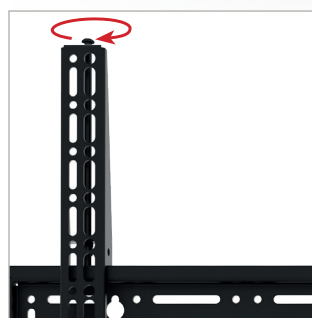

FOR
 SCREENS UP
 TO 200KG

BT9903

XL HEAVY DUTY UNIVERSAL FLAT SCREEN WALL MOUNT

Designed to mount the largest screens on the market, the heavy duty BT9903 is capable of supporting weights of 200kg when wall mounted. It is ideal for heavy touchscreens over 65" with the universal interface accommodating screens with mounting patterns up to 1000mm x 600mm. With keyhole fixings on the wall plate and a hook-on mounting system, the BT9903 is designed for an easy installation and features height adjustment screws which allow the screen to be levelled once mounted.

SPECIFICATION

Recommended screen size	65" up to 120"
Max load	200kg*
VESA® & non-VESA fixings	up to 1000 x 600mm
Distance from wall	35mm

*Weight limited to 130kg when ceiling mounted across two poles

FEATURES

- Designed to mount extra-large screens 65" and over
- Low profile design mounts screen close to the wall
- Lateral adjustment of screen once mounted
- Adjustment screws allow screen to be levelled once mounted
- Safety screws included to prevent removal of screen
- Compatible with B-Tech's System 2 pole mounting system
- Simple 'hook-on' installation with all mounting hardware included

Ultra-Slim design mounts screen only 35mm from the wall

Post installation screen alignment

Adjustment screws allow screen to be levelled once mounted

Compatible with B-Tech's collar and pole system for pole mounting heavy duty screens