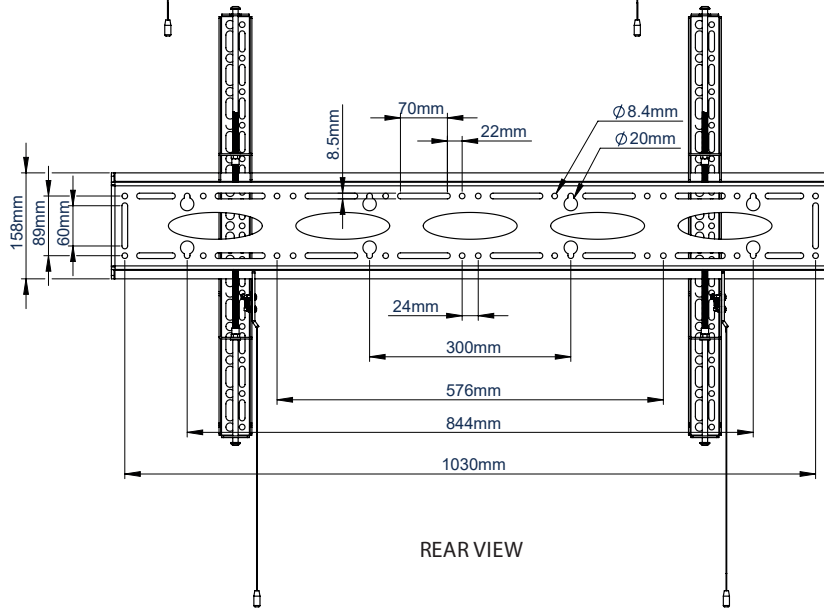

PACKING INFORMATION

COLOUR:	ORDER REF:	EAN CODE:	MASTER CARTON QTY:	MASTER CARTON WEIGHT:	MASTER CARTON CUBE:
Black	BT9903/B V2	5019318759079	1	9kg	0.018cbm