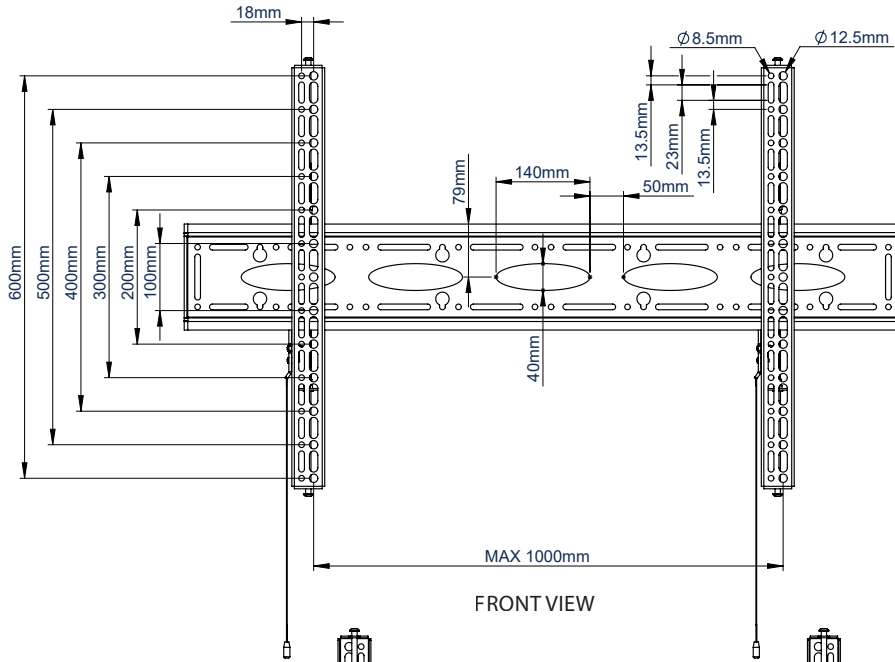

PACKING INFORMATION

COLOUR:	ORDER REF:	EAN CODE:	MASTER CARTON QTY:	MASTER CARTON WEIGHT:	MASTER CARTON CUBE:
Black	BT9903/B V2	5019318759079	1	9kg	0.018cbm