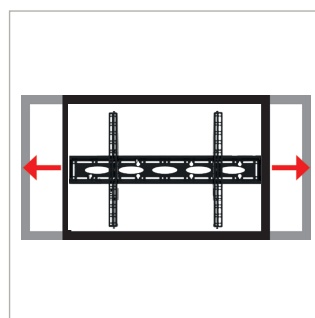

FOR
 SCREENS UP
 TO 200KG

BT9903

XL HEAVY DUTY UNIVERSAL FLAT SCREEN WALL MOUNT

Designed to mount the largest screens on the market, the heavy duty BT9903 is capable of supporting weights of 200kg when wall mounted. It is ideal for heavy touchscreens over 65" with the universal interface accommodating screens with mounting patterns up to 1000mm x 600mm. With keyhole fixings on the wall plate and a hook-on mounting system, the BT9903 is designed for an easy installation and features height adjustment screws which allow the screen to be levelled once mounted.

SPECIFICATION

Recommended screen size	65" up to 120"
Max load	200kg*
VESA® & non-VESA fixings	up to 1000 x 600mm
Distance from wall	35mm

*Weight limited to 130kg when ceiling mounted across two poles

FEATURES

- Designed to mount extra-large screens 65" and over
- Low profile design mounts screen close to the wall
- Lateral adjustment of screen once mounted
- Adjustment screws allow screen to be levelled once mounted
- Safety screws included to prevent removal of screen
- Compatible with B-Tech's System 2 pole mounting system
- Simple 'hook-on' installation with all mounting hardware included

Ultra-Slim design mounts screen only 35mm from the wall

Post installation screen alignment

Adjustment screws allow screen to be levelled once mounted

Compatible with B-Tech's collar and pole system for pole mounting heavy duty screens