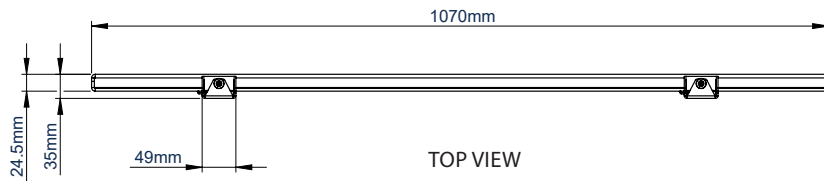

PACKING INFORMATION

COLOUR:	ORDER REF:	EAN CODE:	MASTER CARTON QTY:	MASTER CARTON WEIGHT:	MASTER CARTON CUBE:
Black	BT9903/B V2	5019318759079	1	9kg	0.018cbm