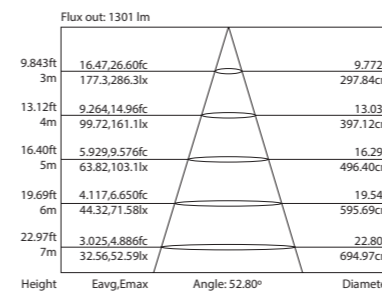

FACTSHEET

DMX channels	3, 4, 5, 6 or 11 channels
Beam angle	50°
Power supply	100 - 240 VAC
Power consumption	Max. 65 Watt
Cooling	Low noise fan
DMX connection	3 & 5p XLR in & out
Dimensions	480 x 140 x 105 mm (hwxwd)
Weight	3,5 Kg
Certification mark	CE
Article number	156200
Included items	Power cable, Frost & Clear lens
IP rating	IP22