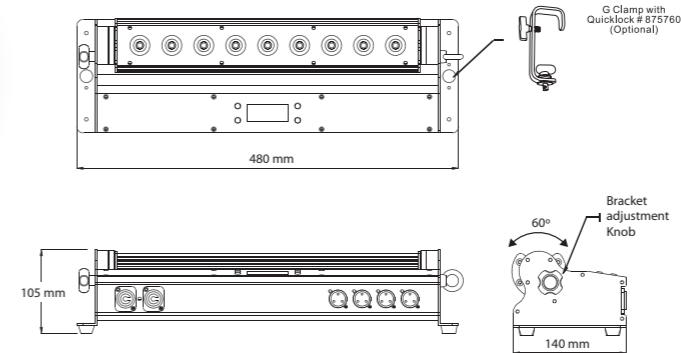

LEDWASH RGBW

COMPACT WASH FIXTURE

UNIQUE AND DISTINCTIVE DESIGN

The CLF LEDwash RGBW is a compact wash fixture with a unique and distinctive design. The horizontal head can be manually adjusted 60°. Combined with the 50° beam angle of the lens, the LEDwash is the perfect solution for illuminating large surfaces like walls, curtains and horizons. Special technologies prevent multicolour shadows and provide deep saturated colours. It is also possible to make the beam more diffused by using the included frost lens.

The low and compact housing makes that the fixture is hardly noticeable. The fixture can be placed on the floor or mounted to truss structures by using two pieces of the unique CLF quicklock system. This hanging system is easy to use and time-saving.

FACTSHEET

DMX channels	3, 4, 5, 6 or 11 channels
Beam angle	50°
Power supply	100 - 240 VAC
Power consumption	Max. 65 Watt
Cooling	Low noise fan
DMX connection	3 & 5p XLR in & out
Dimensions	480 x 140 x 105 mm (hwxwd)
Weight	3,5 Kg
Certification mark	CE
Article number	156200
Included items	Power cable, Frost & Clear lens
IP rating	IP22