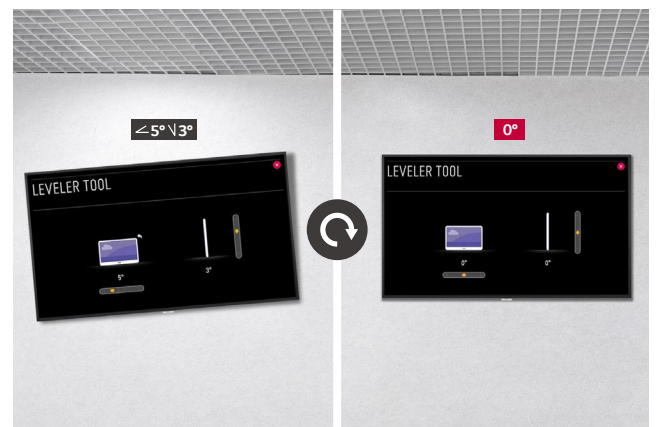

### 30° Tilting Installation

For the user's comfort viewing, UH7F-H supports the installation with 30 degrees of tilt\* when it is installed at high places.

\* Tilt installation of up to 30 degrees facedown is supported.  
(In conditions within 30°C temperature, 50% humidity)

## EASY INSTALLATION

### Auto Screen Rotation

This series automatically detects its orientation (landscape or portrait mode) in the initial installation step, so manual rotation set-up process isn't required. The direction of OSD and background contents will be already set when you turn on a display at first.

### Fine Adjustment

This series is equipped with a "horizontal sensor" which shows users how the device is tilt, so that it can be precisely installed.