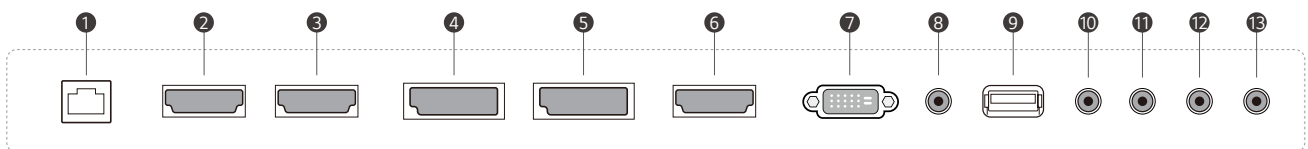

CONNECTIVITY

- ① LAN
- ② HDMI IN1
- ③ HDMI IN2
- ④ DP IN
- ⑤ DP OUT
- ⑥ HDMI IN3
- ⑦ DVI-D IN
- ⑧ IR & LIGHT SENSOR
- ⑨ USB IN
- ⑩ AUDIO IN
- ⑪ AUDIO OUT
- ⑫ RS-232C IN
- ⑬ RS-232C OUT

* Dimensions & Jack Panels may differ from the above image, so please contact LG sales team to verify before ordering.

Download
LG C-Display+
Mobile App
Google Play Store

- www.lg.com/global/business/information-display
- www.youtube.com/c/LGCommercialDisplay
- www.facebook.com/LGInformationDisplay
- www.linkedin.com/company/lginformationdisplay
- twitter.com/LG_ID_HQ

LG may make changes to specifications and product descriptions without notice. Copyright © 2021 LG Electronics Inc. All rights reserved. "LG Life's Good" is a registered trademark of LG Corp. The names of products and brands mentioned here may be the trademarks of their respective owners.