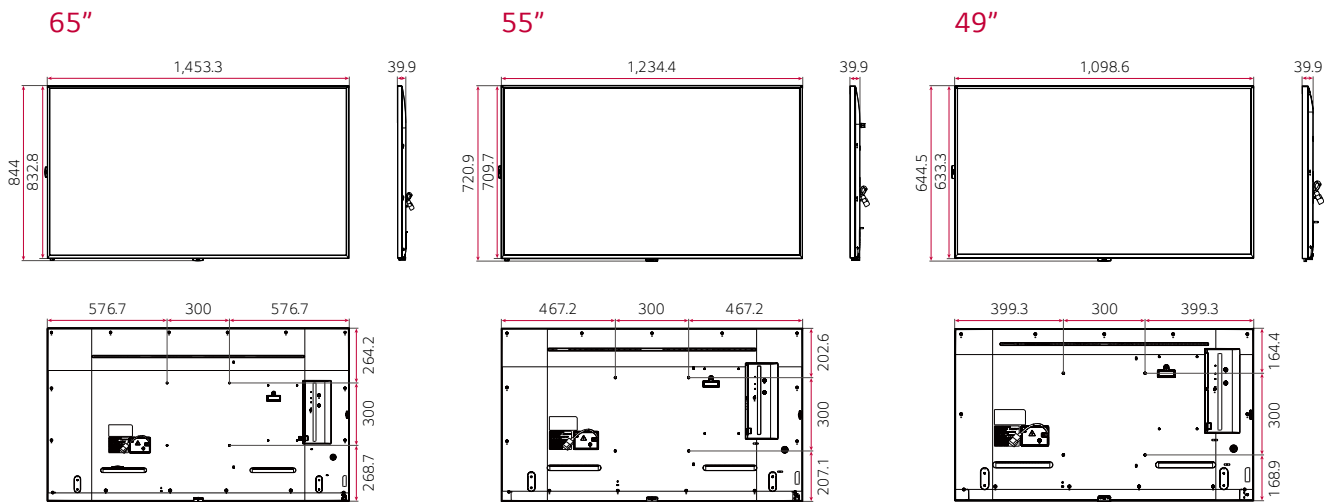

# PRODUCT INFORMATION

\* 65 inch

## UH7F-H

Screen Size	65" / 55" / 49"
Native Resolution	3,840 × 2,160 (UHD)
Bezel Color	Black
Brightness	700 cd/m <sup>2</sup>
Surface Treatment (Haze)	28%
Bezel	9.9 mm (T/R/L), 14.4 mm (B)
Depth	39.9 mm

## DIMENSION

(unit: mm)