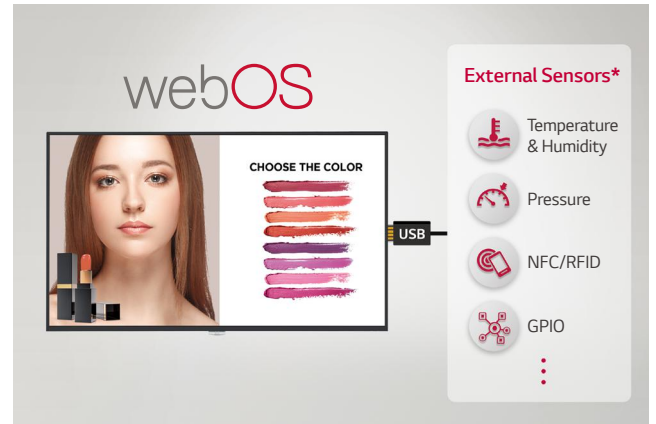

webOS SMART SIGNAGE PLATFORM

High-Performance with webOS

Built-in Quad Core SoC can execute several tasks at once while providing smooth content playback. Also, LG webOS platform enhances user convenience with intuitive GUI and simple app development tools.

Various Sensor Connection

LG webOS smart signage platform helps to easily provide value-added solutions by supporting simple connections with external sensors* such as GPIO, NFC/RFID, temperature sensors, etc. via USB plug-in. Also, the cost for additional software or media players can be saved by reducing the needs for purchasing them.

* LG does not provide any external sensors but webOS platform. External sensors needs to be purchased separately and tested for compatibility with webOS platform.