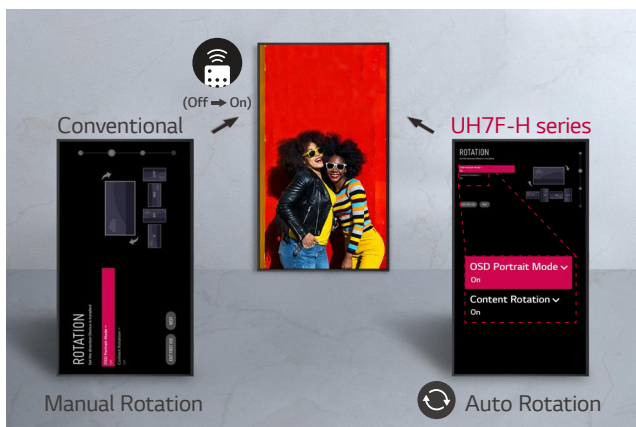

EASY INSTALLATION

Auto Screen Rotation

This series automatically detects its orientation (landscape or portrait mode) in the initial installation step, so manual rotation set-up process isn't required. The direction of OSD and background contents will be already set when you turn on a display at first.