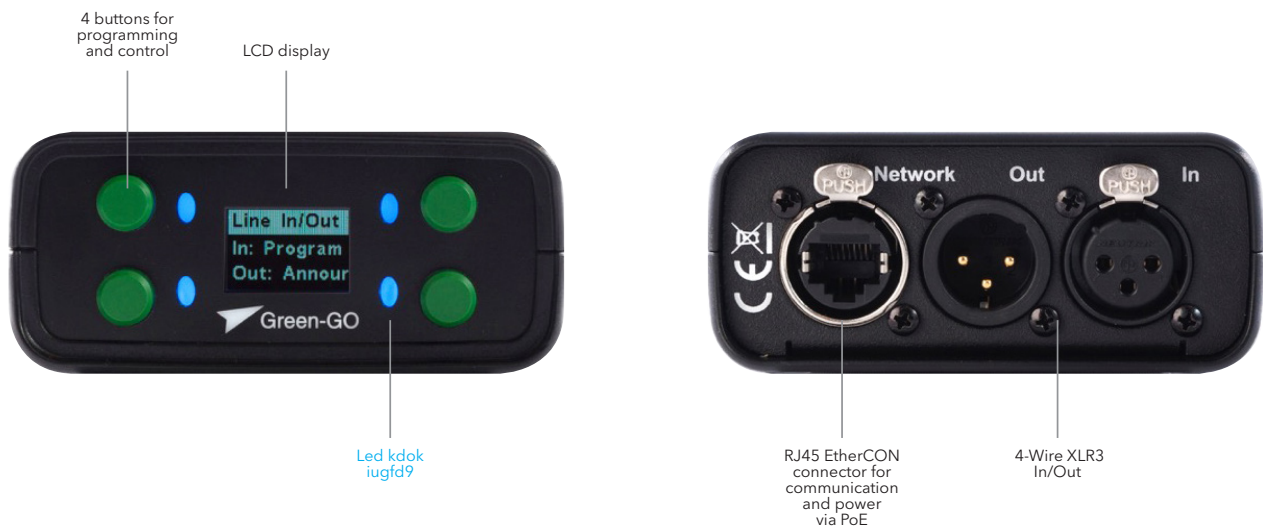

# SI4W 4-Wire Slim interface

The 4W Slim Audio Interface links any 4-wire analogue intercom system into the Green-GO digital Ethernet network. This audio in/out interface connects either to an existing matrix or other analogue interfacing products. This allows an audio signal to be injected into the Green-GO network and transmitted to any other location on the same Ethernet network. When use as a matrix style intercom system, one channel of the matrix system can be used as a group on the Green-GO systems

#### Technical Data

- Dimensions: 95mm x 119mm x 42mm
- Weight: 235g
- Connections: 1 x 10/100Mbps Neutrik RJ45
- EtherCON 1x XLR3F, 1x XLR3M
- Controls: 1-display, 4 x Buttons
- Power Supply: PoE (802.3af)

#### Article Reference

GGO-SI4W