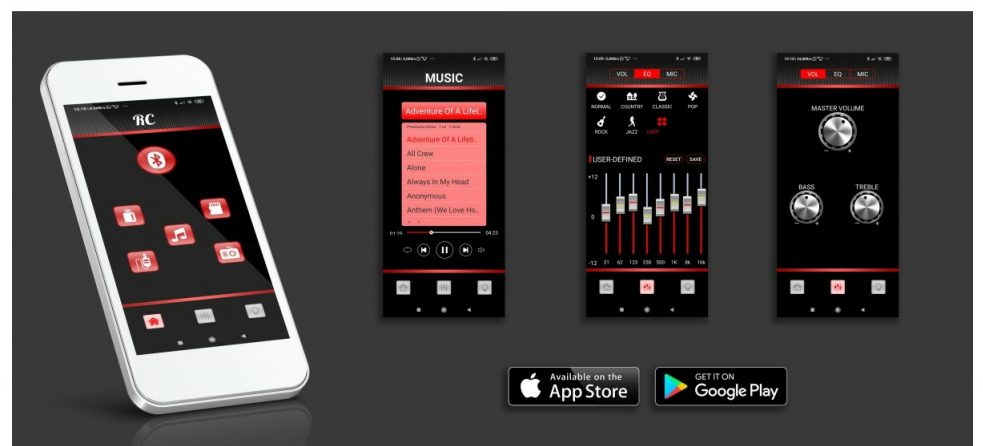

## FEATURES

- A powerful portable PA-speaker with internal MP3-player (also plays WMA) + FM-radio + Bluetooth®.
- The MP3-player accepts both USB-sticks and SD-HC memory cards up to 64GB
- Via Bluetooth® you can also:
  - Stream audio from your smartphone to the PPA-122
  - Control several settings of the internal player, using a FREE APP (available for Android and iOS)
- The FM-radio has an internal antenna (no broken antennas) and automatic station preset programming
- Powerful 250Wrms amplifier (500W music)
- In addition to the internal player, you can also connect:
  - 2 MIC inputs (bal + unbalanced)
  - 1 LINE input (bal + unbalanced)
  - 1 Stereo Mini Jack (only available when the internal player is not used)
- LINE OUT (balanced) to connect extra speakers
- Treble / bass tone controls
- Heavy duty Polypropylene cabinet housing
- Built-in heavy duty carrying handle
- Built-in 35mm stand adapter
- Built-in Rigging points
- High power 12" Woofer
- High power 1.35" Compression Driver