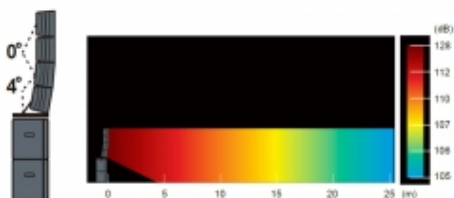

Visit product page

MILOS SYSTEM 1

L005931

Milos System Line Array system that includes 4 pcs Milos PRO ABS Active Line Array speaker , 2 pcs Milos Sub Plywood professional active band pass subwoofer 12 inch and 1 pc sub fly bar.

PHOTOS