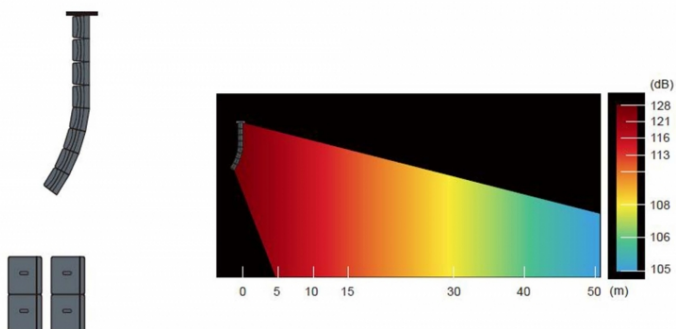

## MILOS SYSTEM 3

L006031

Milos System Line Array system that includes 8 pcs Milos PRO ABS Active Line Array speaker , 4 pcs Milos Sub Plywood professional active band pass subwoofer 12 inch and 1 pc sub fly bar.