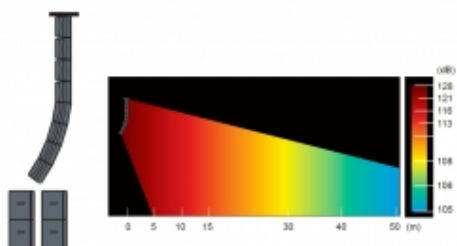

Visit product page

MILOS SYSTEM 3

L006031

Milos System Line Array system that includes 8 pcs Milos PRO ABS Active Line Array speaker , 4 pcs Milos Sub Plywood professional active band pass subwoofer 12 inch and 1 pc sub fly bar.

PHOTOS