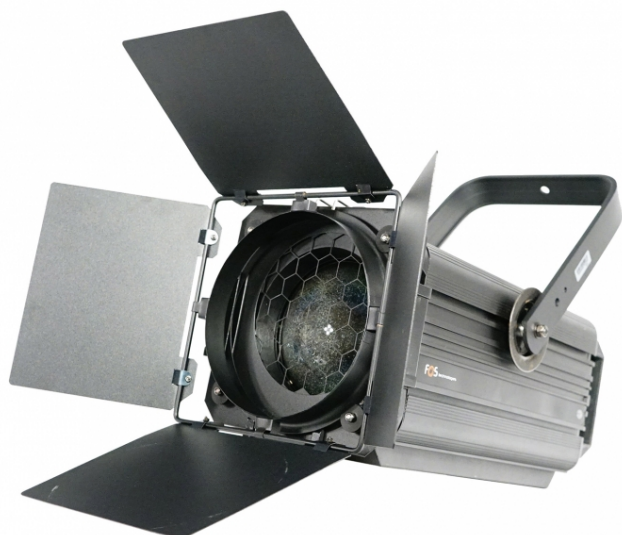

## FOS PC LED 200W

L005309

Professional 200 watt COB led Warm White 3200K PC, Adjustable Zoom 10-55 degrees ,12500 LM, Control mode DMX 512 , power con in/out .Barndoor Included.

#### Light Source / Optics

COB LED, 200 Watt power, 3200K

Luminosity: 12,500 lumens.

Manual zoom from 10 to 55 degrees.

Life span: approximately 50,000 hours.

#### Installation / Dimension Details

Power supply: 100 / 240 Volt AC, 50 / 60 Hz.

Power consumption: 200 Watt.

IP20, for indoor use only.

Dimensions: 500 x 280 x 215 mm.

Weight: 11 Kg.

PHOTOS

PRODUCT VIDEO