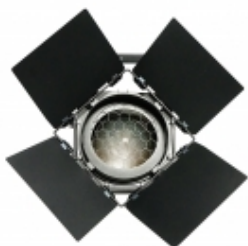

PHOTOS

PRODUCT VIDEO

www.fos-lighting.eu