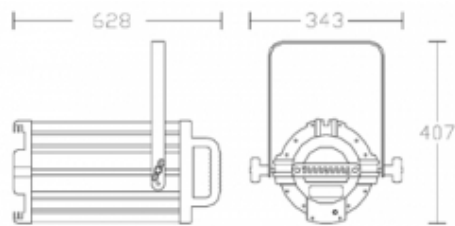

Minimum permitted ambient temperature authorized (Ta min): -10°C (14°F)

Weight: 5.4 kg

Carton Box for 1 pc: 52.7 x 29 x 29.3 cm

PHOTOS