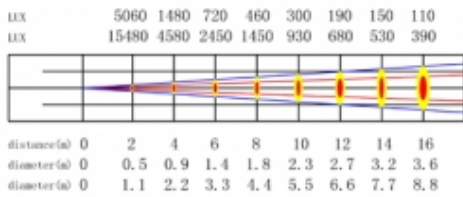

Minimum permitted ambient temperature authorized (Ta min): -10°C (14°F)

Weight: 5.4 kg

Carton Box for 1 pc: 52.7 x 29 x 29.3 cm

PHOTOS