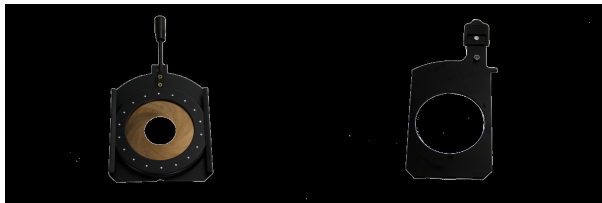

Visit product page

FOS PROFILE LED 200W 15/30

L005300

Professional 200 watt COB led Warm White 3200K profile, Adjustable Zoom 15-30 degrees ,22000 LM,16 Bit Dimmer , Control mode DMX 512 , power con in/out , selectable dimmer curves ,

TECHNICAL DETAILS

Light Source / Optics

200 Watt Warm White LED source

Color temperature 3200 Kelvin

Aprox. 50.000 hours life span.

Lenses providing 15 / 30 degrees beam angle.

Control

DMX, via 1 or 2 channels (Dimmer & Dimmer Fine)

Manual, via the fixtures menu.

4 different dimmer curves: Linear, Square, S-Curve & PH-Curve.

Installation / Dimension details

Includes bracket for truss or tripod installation.

Protection Class: IP20 (suitable for indoor use only).

Dimensions 780 x 380 x 470 mm

Weight: 13.2 Kg

PHOTOS

PRODUCT VIDEO

ACCESSORIES

FOS Case Profile Led
Professional case with wheels for 4 pcs Profile le

FOS Profile Led IRIS
Iris for FOS led profiles.

FOS Profile GOBO Holder
Gobo Holder for FOS led profiles.