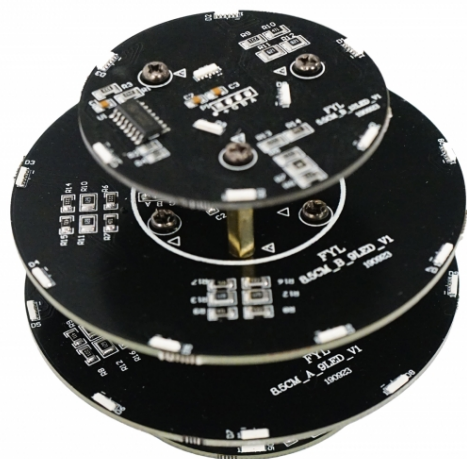

## FOS RGB DRONE

L005571

Dynamic lighting sphere, 9 cm diameter, 32 high brightness RGB Leds , 360 degrees viewing angle, fast lock connecting system,

### FOS Active Winch

Hybrid Winch for control  
RGB or Pixel control fixt

[www.fos-lighting.eu](http://www.fos-lighting.eu)