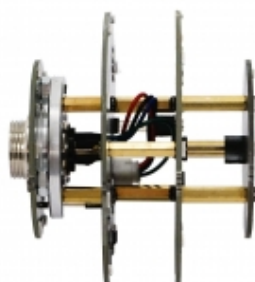

Visit product page

FOS RGB DRONE

L005571

Dynamic lighting sphere, 9 cm diameter, 32 high brightness RGB Leds , 360 degrees viewing angle, fast lock connecting system,

PHOTOS