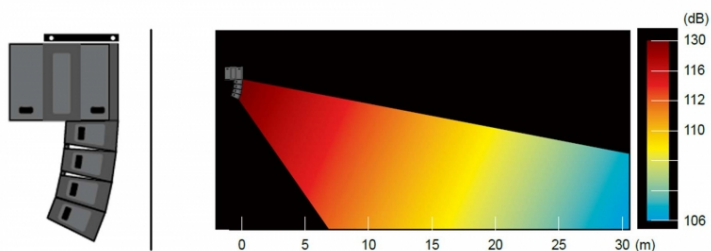

Visit product page

DILOS SYSTEM 2

L006027

DiLOS Line array Flying configuration that includes 4 pcs 3 way active with DSP DiLOS Plywood satellite , 1 pc DiLOS active plywood bandpass subwoofer with DSP and a DiLOS FlyBar.