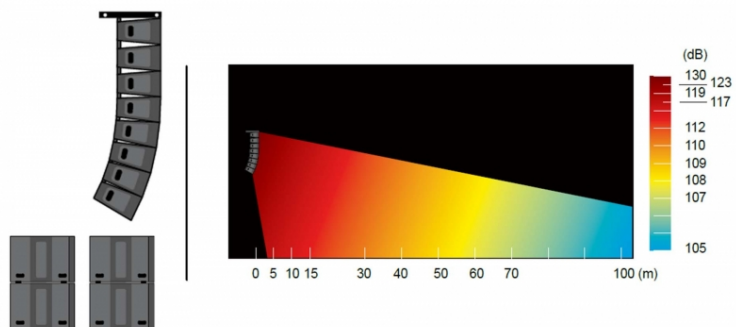

Visit product page

DILOS SYSTEM 4

L006029

DILOS Line array Flying configuration that includes 8 pcs 3 way active with DSP Dilos Plywood satellite , 4 pcs Dilos active plywood bandpass subwoofer with DSP and a Dilos FlyBar.