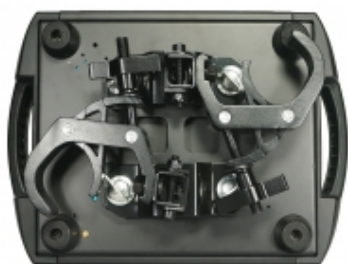

Visit product page

FOS FOLDED SUPER CLAMP 100

L006072

Self lock clamp with folded operation for reduce the height, fixtures lifting weight 100 kg - 40-70mm .

PHOTOS

www.fos-lighting.eu