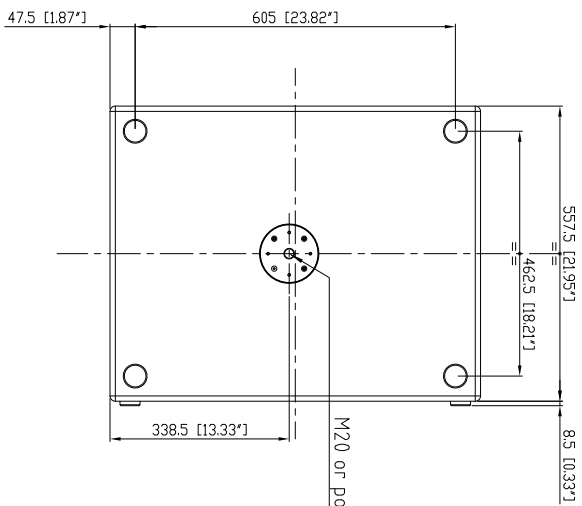

FEATURES

- 2500 Watt Peak, 1250 Watt RMS
- 136 dB max SPL
- 30 Hz - 120 Hz frequency response
- 18" Woofer, 4.0" voice coil vented woofer
- DSP controlled Input section with selectable presets
- Delay control
- Baltic birch tour grade cabinet
- Compatible with NXL23-A (stacking)
- Compatible with NXL24-A (stacking)
- Multiple configurations with HDL 10-A and HDL 20-A

TECHNICAL SPECIFICATIONS

Acoustical specifications	Frequency Response:	30 Hz ÷ 120 Hz
Transducers	Woofers:	18", 4.0" v.c
Input/Output section	Input signal:	bal/unbal
	Input connectors:	XLR
	Output connectors:	XLR
	Input sensitivity:	-2 dBu/+4 dBu
Processor section	Hi-Pass Frequencies:	120 Hz
	Low-Pass Frequencies:	90 Hz
	Protections:	Thermal, RMS
	Limiter:	Fast Limiter
	Controls:	Xover, Phase switch, Deep/Punch, Output Delay Settings, Cardioid
Power section	Total Power:	2500 W Peak, 1250 W RMS
	Low frequencies:	2500 W Peak, 1250 W RMS
	Cooling:	Convection
	Connections:	Powercon IN/OUT
Standard compliance	CE marking:	Yes
Physical specifications	Color:	Black
Size	Height:	700 mm / 27.56 inches
	Width:	558 mm / 21.97 inches
	Depth:	700 mm / 27.56 inches
	Weight:	56 kg / 123.46 lbs
Shipping informations	Package Height:	761 mm / 29.96 inches
	Package Width:	751 mm / 29.57 inches
	Package Depth:	612 mm / 24.09 inches
	Package Weight:	60 kg / 132.28 lbs

PART NUMBER

- **13000393**
 - SUB 8004-AS
 - 115V
 - EAN 8024530010751
- **13000392**
 - SUB 8004-AS
 - 220-240V
 - EAN 8024530010607

M20 or pole mount seat (supplied)

SUB8004-AS

ACCESSORIES

AC CONNECTION SUB8006-AS CONN. BRACKET

PART NUMBER **13360231**
EAN: 8024530018672

AC PM-M20

PART NUMBER **13360067**
EAN: 8024530014599

AC PMX POLE MOUNT M20

PART NUMBER **13360232**
EAN: 8024530010058

PRO SWIVEL WHEELS KIT

PART NUMBER **13360238**
EAN: 8024530018320