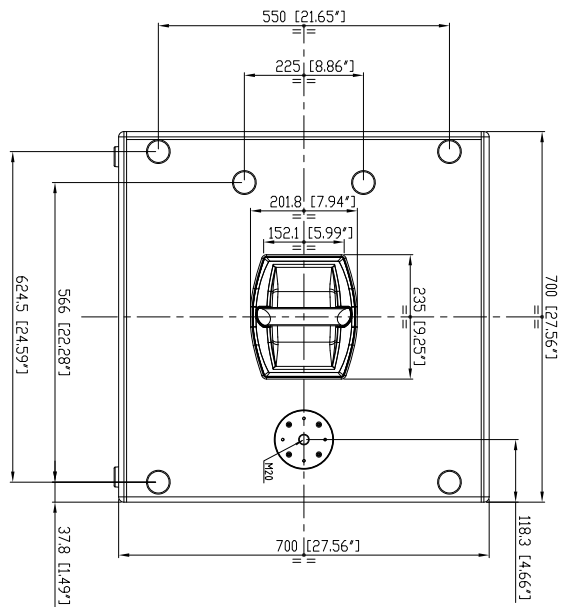

FEATURES

- 2500 Watt Peak, 1250 Watt RMS
- 136 dB max SPL
- 30 Hz - 120 Hz frequency response
- 18" Woofer, 4.0" voice coil vented woofer
- DSP controlled Input section with selectable presets
- Delay control
- Baltic birch tour grade cabinet
- Compatible with NXL23-A (stacking)
- Compatible with NXL24-A (stacking)
- Multiple configurations with HDL 10-A and HDL 20-A

TECHNICAL SPECIFICATIONS

Acoustical specifications	Frequency Response:	30 Hz ÷ 120 Hz
Transducers	Woofers:	18", 4.0" v.c
Input/Output section	Input signal:	bal/unbal
	Input connectors:	XLR
	Output connectors:	XLR
	Input sensitivity:	-2 dBu/+4 dBu
Processor section	Hi-Pass Frequencies:	120 Hz
	Low-Pass Frequencies:	90 Hz
	Protections:	Thermal, RMS
	Limiter:	Fast Limiter
	Controls:	Xover, Phase switch, Deep/Punch, Output Delay Settings, Cardioid
Power section	Total Power:	2500 W Peak, 1250 W RMS
	Low frequencies:	2500 W Peak, 1250 W RMS
	Cooling:	Convection
	Connections:	Powercon IN/OUT
Standard compliance	CE marking:	Yes
Physical specifications	Color:	Black
Size	Height:	700 mm / 27.56 inches
	Width:	558 mm / 21.97 inches
	Depth:	700 mm / 27.56 inches
	Weight:	56 kg / 123.46 lbs
Shipping informations	Package Height:	761 mm / 29.96 inches
	Package Width:	751 mm / 29.57 inches
	Package Depth:	612 mm / 24.09 inches
	Package Weight:	60 kg / 132.28 lbs

PART NUMBER

- **13000393**
 - SUB 8004-AS
 - 115V
 - EAN 8024530010751
- **13000392**
 - SUB 8004-AS
 - 220-240V
 - EAN 8024530010607

M20 or pole mount seat (supplied)

SUB8004-AS

ACCESSORIES

AC CONNECTION SUB8006-AS CONN. BRACKET

PART NUMBER **13360231**
EAN: 8024530018672

AC PM-M20

PART NUMBER **13360067**
EAN: 8024530014599

AC PMX POLE MOUNT M20

PART NUMBER **13360232**
EAN: 8024530010058

PRO SWIVEL WHEELS KIT

PART NUMBER **13360238**
EAN: 8024530018320