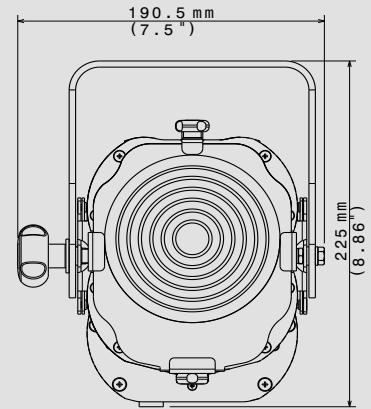

SCENA LED 80

THE SMART REPLACEMENT OF THE
CONVENTIONAL THEATRE LIGHTS
WITH RAIL-MOUNTING OPTIONAL