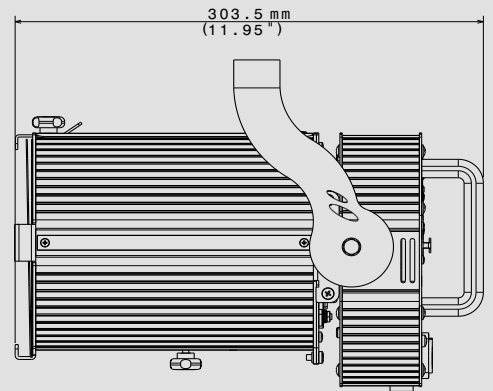

SCENA LED 80

THE SMART REPLACEMENT OF THE
CONVENTIONAL THEATRE LIGHTS
WITH RAIL-MOUNTING OPTIONAL