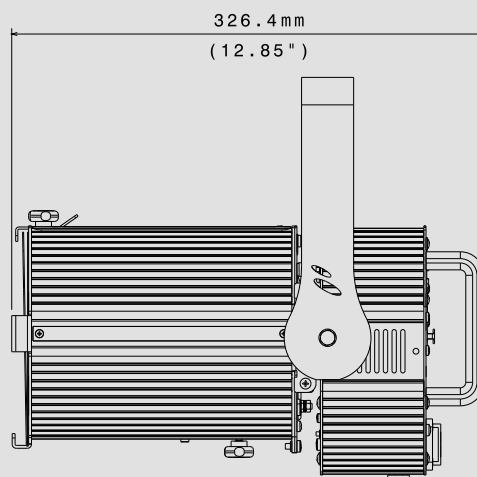

SCENA LED 120 HQS

THE THEATRE LED PROJECTOR
WITH AN UNLIMITED COLOR
PALETTE