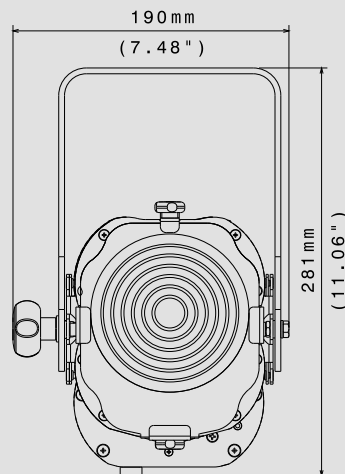

SCENA LED 120 HQS

THE THEATRE LED PROJECTOR
WITH AN UNLIMITED COLOR
PALETTE