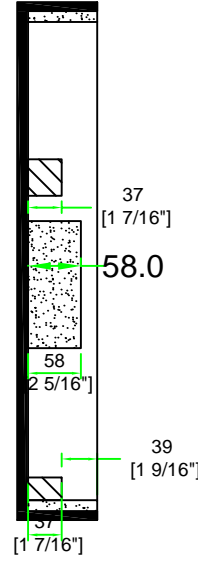

RRCDJ3000

FRONT VIEW

LEFT VIEW

BACK VIEW

RIGHT VIEW

TOP VIEW

	SKU: RRCDJ3000	BY: ROAD READY CASES
	UPC: NA	DATE: _____
APPROVAL SIGNATURE: _____		REVISION: _____
DRAWING DATE: 11 / 13 / 2020	SCALE: 1:8	DRAWING NUMBER: 1/2

RRCDJ3000

A-A VIEW

TOP VIEW OF COVER

B-B VIEW

C-C VIEW

TOP VIEW OF BASE

D-D VIEW

SKU: RRCDJ3000	BY: ROAD READY CASES		
UPC: NA	APPROVAL SIGNATURE: _____		
DATE: _____			
DRAWING DATE: 11 / 13 / 2020	SCALE: 1:8	DRAWING NUMBER: 2/2	REVISION: NA