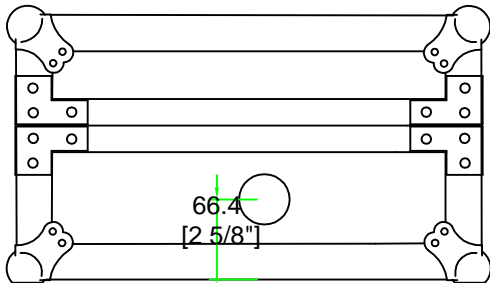

RRCDJ3000

FRONT VIEW

LEFT VIEW

BACK VIEW

RIGHT VIEW

TOP VIEW

	SKU: RRCDJ3000	BY: ROAD READY CASES
	UPC: NA	DATE: _____
APPROVAL SIGNATURE: _____		REVISION: _____
DRAWING DATE: 11 / 13 / 2020	SCALE: 1:8	DRAWING NUMBER: 1/2

RRCDJ3000

A-A VIEW

TOP VIEW OF COVER

B-B VIEW

C-C VIEW

TOP VIEW OF BASE

D-D VIEW

SKU: RRCDJ3000	BY: ROAD READY CASES		
UPC: NA	APPROVAL SIGNATURE: _____		
DATE: _____			
DRAWING DATE: 11 / 13 / 2020	SCALE: 1:8	DRAWING NUMBER: 2/2	REVISION: NA