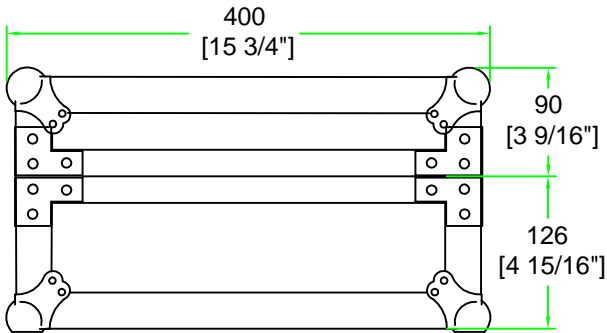

RRCDJ3000

FRONT VIEW

LEFT VIEW

BACK VIEW

RIGHT VIEW

TOP VIEW

	SKU: RRCDJ3000	BY: ROAD READY CASES
	UPC: NA	DATE: _____
APPROVAL SIGNATURE: _____		REVISION: _____
DRAWING DATE: 11 / 13 / 2020	SCALE: 1:8	DRAWING NUMBER: 1/2

RRCDJ3000

A-A VIEW

TOP VIEW OF COVER

B-B VIEW

C-C VIEW

TOP VIEW OF BASE

D-D VIEW

SKU: RRCDJ3000	BY: ROAD READY CASES		
UPC: NA	APPROVAL SIGNATURE: _____		
DATE: _____			
DRAWING DATE: 11 / 13 / 2020	SCALE: 1:8	DRAWING NUMBER: 2/2	REVISION: NA