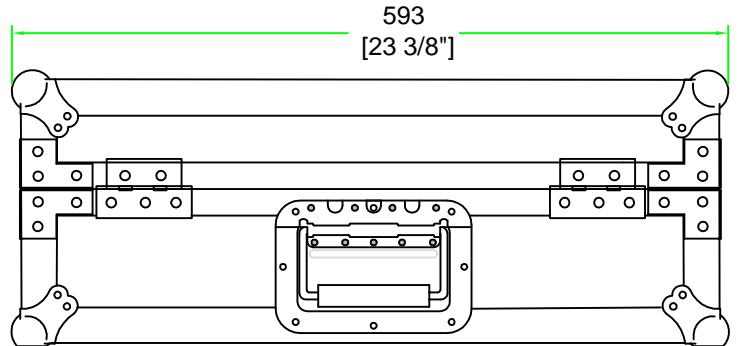

RRCDJ3000

FRONT VIEW

LEFT VIEW

BACK VIEW

RIGHT VIEW

TOP VIEW

	SKU: RRCDJ3000	BY: ROAD READY CASES
	UPC: NA	DATE: _____
APPROVAL SIGNATURE: _____		REVISION: _____
DRAWING DATE: 11 / 13 / 2020	SCALE: 1:8	DRAWING NUMBER: 1/2

RRCDJ3000

A-A VIEW

TOP VIEW OF COVER

B-B VIEW

C-C VIEW

TOP VIEW OF BASE

D-D VIEW

SKU: RRCDJ3000	BY: ROAD READY CASES		
UPC: NA	APPROVAL SIGNATURE: _____		
DATE: _____			
DRAWING DATE: 11 / 13 / 2020	SCALE: 1:8	DRAWING NUMBER: 2/2	REVISION: NA