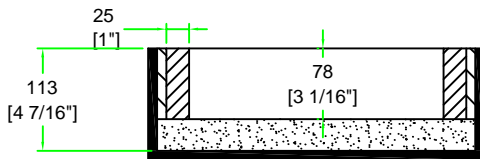

RRCDJ3000

A-A VIEW

TOP VIEW OF COVER

B-B VIEW

C-C VIEW

TOP VIEW OF BASE

D-D VIEW

SKU: RRCDJ3000	BY: ROAD READY CASES		
UPC: NA	APPROVAL SIGNATURE: _____		
DATE: _____			
DRAWING DATE: 11 / 13 / 2020	SCALE: 1:8	DRAWING NUMBER: 2/2	REVISION: NA