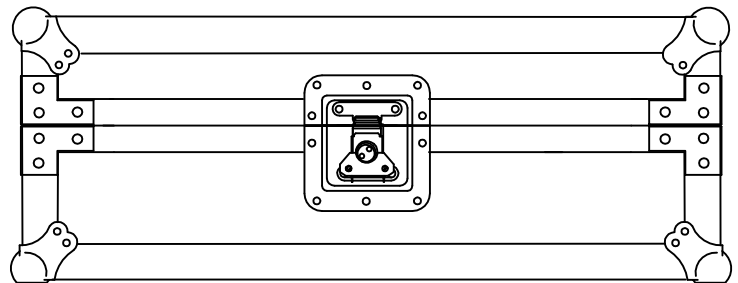

RRCDJ3000

FRONT VIEW

LEFT VIEW

BACK VIEW

RIGHT VIEW

TOP VIEW

	SKU: RRCDJ3000	BY: ROAD READY CASES
	UPC: NA	DATE: _____
APPROVAL SIGNATURE: _____		REVISION: _____
DRAWING DATE: 11 / 13 / 2020	SCALE: 1:8	DRAWING NUMBER: 1/2

RRCDJ3000

A-A VIEW

TOP VIEW OF COVER

B-B VIEW

C-C VIEW

TOP VIEW OF BASE

D-D VIEW

SKU: RRCDJ3000	BY: ROAD READY CASES		
UPC: NA	APPROVAL SIGNATURE: _____		
DATE: _____			
DRAWING DATE: 11 / 13 / 2020	SCALE: 1:8	DRAWING NUMBER: 2/2	REVISION: NA