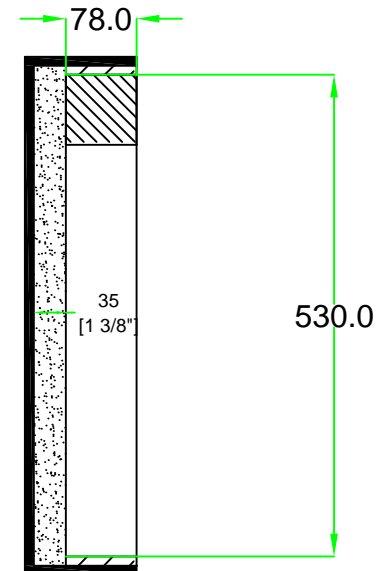

RRCDJ3000

A-A VIEW

TOP VIEW OF COVER

B-B VIEW

C-C VIEW

TOP VIEW OF BASE

D-D VIEW

SKU: RRCDJ3000	BY: ROAD READY CASES		
UPC: NA	APPROVAL SIGNATURE: _____		
DATE: _____			
DRAWING DATE: 11 / 13 / 2020	SCALE: 1:8	DRAWING NUMBER: 2/2	REVISION: NA