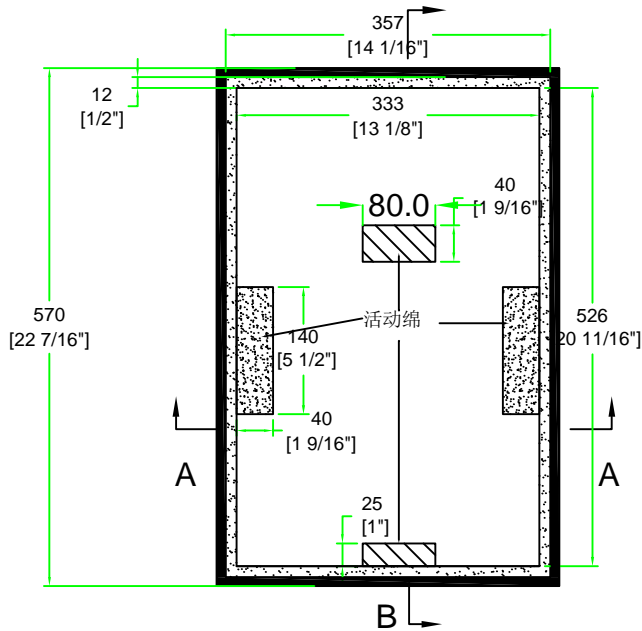

RRCDJ3000

FRONT VIEW

LEFT VIEW

BACK VIEW

RIGHT VIEW

TOP VIEW

	SKU: RRCDJ3000	BY: ROAD READY CASES
	UPC: NA	DATE: _____
APPROVAL SIGNATURE: _____		REVISION: _____
DRAWING DATE: 11 / 13 / 2020	SCALE: 1:8	DRAWING NUMBER: 1/2

RRCDJ3000

A-A VIEW

TOP VIEW OF COVER

B-B VIEW

C-C VIEW

TOP VIEW OF BASE

D-D VIEW

SKU: RRCDJ3000	BY: ROAD READY CASES		
UPC: NA	APPROVAL SIGNATURE: _____		
DATE: _____			
DRAWING DATE: 11 / 13 / 2020	SCALE: 1:8	DRAWING NUMBER: 2/2	REVISION: NA