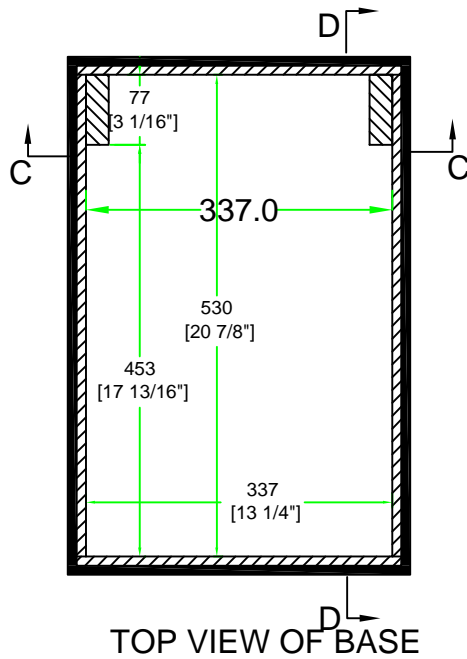

RRCDJ3000

FRONT VIEW

LEFT VIEW

BACK VIEW

RIGHT VIEW

TOP VIEW

	SKU: RRCDJ3000	BY: ROAD READY CASES
	UPC: NA	DATE: _____
APPROVAL SIGNATURE: _____		REVISION: _____
DRAWING DATE: 11 / 13 / 2020	SCALE: 1:8	DRAWING NUMBER: 1/2

RRCDJ3000

A-A VIEW

TOP VIEW OF COVER

B-B VIEW

C-C VIEW

TOP VIEW OF BASE

D-D VIEW

SKU: RRCDJ3000	BY: ROAD READY CASES		
UPC: NA	APPROVAL SIGNATURE: _____		
DATE: _____			
DRAWING DATE: 11 / 13 / 2020	SCALE: 1:8	DRAWING NUMBER: 2/2	REVISION: NA