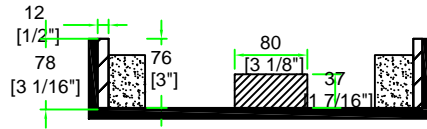

RRCDJ3000

FRONT VIEW

LEFT VIEW

BACK VIEW

RIGHT VIEW

TOP VIEW

	SKU: RRCDJ3000	BY: ROAD READY CASES
	UPC: NA	DATE: _____
APPROVAL SIGNATURE: _____		REVISION: _____
DRAWING DATE: 11 / 13 / 2020	SCALE: 1:8	DRAWING NUMBER: 1/2

RRCDJ3000

A-A VIEW

TOP VIEW OF COVER

B-B VIEW

C-C VIEW

TOP VIEW OF BASE

D-D VIEW

SKU: RRCDJ3000	BY: ROAD READY CASES		
UPC: NA	APPROVAL SIGNATURE: _____		
DATE: _____			
DRAWING DATE: 11 / 13 / 2020	SCALE: 1:8	DRAWING NUMBER: 2/2	REVISION: NA