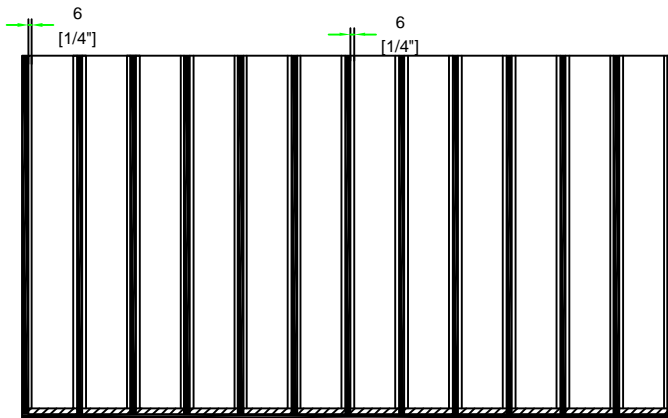

RREKSP0200CSC

FRONT VIEW

LEFT VIEW

BACK VIEW

RIGHT VIEW

TOP VIEW

SKU: RREKSP0200CSC	BY:	ROAD READY CASES	
UPC: NA	APPROVAL SIGNATURE: _____ DATE: _____		
DRAWING DATE:	SCALE:	DRAWING NUMBER:	REVISION:
11 / 21 / 2017	1:12	1/2	NA

RREKSPO200CSC

A-A VIEW

TOP VIEW OF COVER

B-B VIEW

C-C VIEW

Lined w/ 6mm EVA on dividers

TOP VIEW OF BASE

D-D VIEW

	SKU: RREKSPO200CSC	BY:	
	UPC: NA	ROAD READY CASES	
APPROVAL SIGNATURE :		DATE :	
DRAWING DATE :	SCALE :	DRAWING NUMBER :	REVISION :
11 / 21 / 2017	1:12	2/2	NA