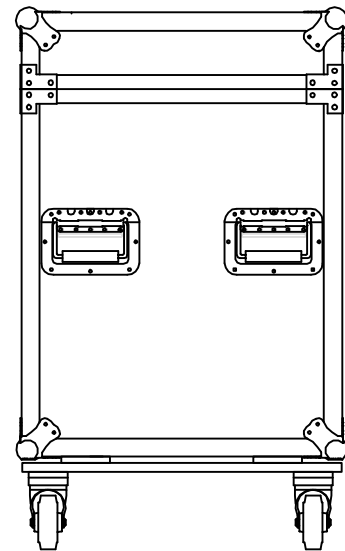

RREKSP0200CSC

FRONT VIEW

LEFT VIEW

BACK VIEW

RIGHT VIEW

TOP VIEW

SKU: RREKSP0200CSC	BY:	ROAD READY CASES	
UPC: NA	APPROVAL SIGNATURE: _____ DATE: _____		
DRAWING DATE:	SCALE:	DRAWING NUMBER:	REVISION:
11 / 21 / 2017	1:12	1/2	NA

RREKSPO200CSC

A-A VIEW

TOP VIEW OF COVER

B-B VIEW

C-C VIEW

Lined w/ 6mm EVA on dividers

TOP VIEW OF BASE

D-D VIEW