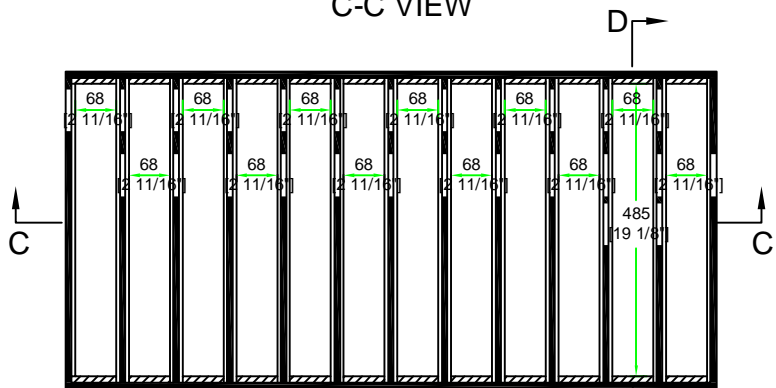

RREKSPO200CSC

A-A VIEW

TOP VIEW OF COVER

B-B VIEW

C-C VIEW

Lined w/ 6mm EVA on dividers

TOP VIEW OF BASE

D-D VIEW

	SKU: RREKSPO200CSC	BY:	
	UPC: NA	ROAD READY CASES	
APPROVAL SIGNATURE :		DATE :	
DRAWING DATE :	SCALE :	DRAWING NUMBER :	REVISION :
11 / 21 / 2017	1:12	2/2	NA