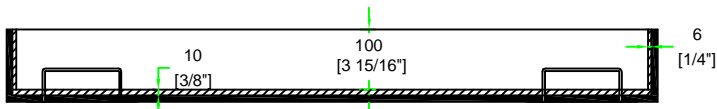

RREKSP0200CSC

FRONT VIEW

LEFT VIEW

BACK VIEW

RIGHT VIEW

TOP VIEW

SKU: RREKSP0200CSC	BY:	ROAD READY CASES	
UPC: NA	APPROVAL SIGNATURE: _____ DATE: _____		
DRAWING DATE:	SCALE:	DRAWING NUMBER:	REVISION:
11 / 21 / 2017	1:12	1/2	NA

RREKSPO200CSC

A-A VIEW

TOP VIEW OF COVER

B-B VIEW

C-C VIEW

Lined w/ 6mm EVA on dividers

TOP VIEW OF BASE

D-D VIEW