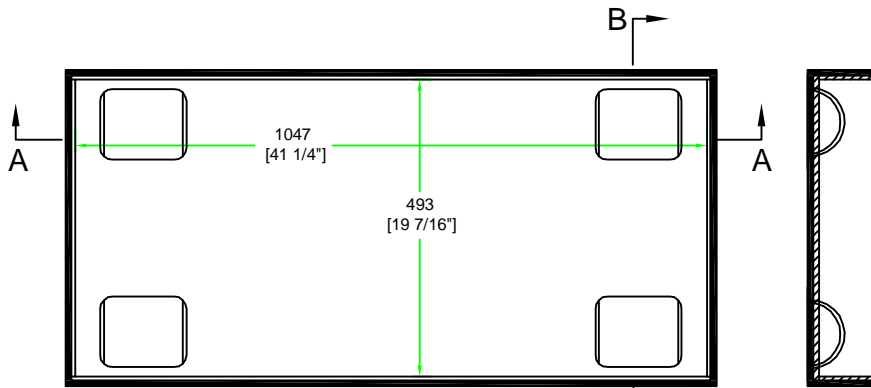

RREKSP0200CSC

FRONT VIEW

LEFT VIEW

BACK VIEW

RIGHT VIEW

TOP VIEW

SKU: RREKSP0200CSC	BY:	ROAD READY CASES	
UPC: NA	APPROVAL SIGNATURE: _____ DATE: _____		
DRAWING DATE:	SCALE:	DRAWING NUMBER:	REVISION:
11 / 21 / 2017	1:12	1/2	NA

RREKSPO200CSC

A-A VIEW

TOP VIEW OF COVER

B-B VIEW

C-C VIEW

Lined w/ 6mm EVA on dividers

TOP VIEW OF BASE

D-D VIEW

	SKU: RREKSPO200CSC	BY:	
	UPC: NA	ROAD READY CASES	
APPROVAL SIGNATURE :		DATE :	
DRAWING DATE :	SCALE :	DRAWING NUMBER :	REVISION :
11 / 21 / 2017	1:12	2/2	NA