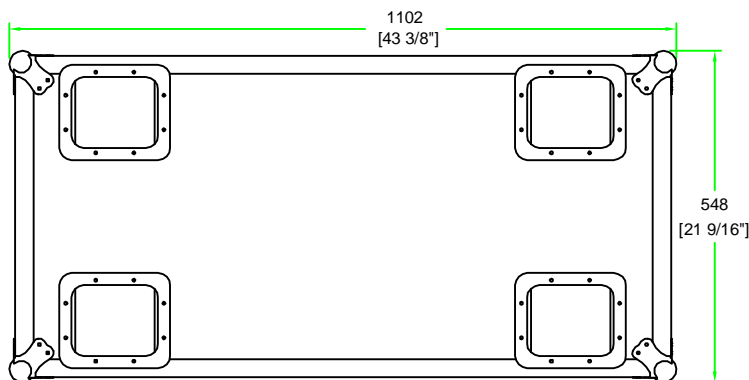

RREKSP0200CSC

FRONT VIEW

LEFT VIEW

BACK VIEW

RIGHT VIEW

TOP VIEW

SKU: RREKSP0200CSC	BY:	ROAD READY CASES	
UPC: NA	APPROVAL SIGNATURE: _____ DATE: _____		
DRAWING DATE:	SCALE:	DRAWING NUMBER:	REVISION:
11 / 21 / 2017	1:12	1/2	NA

RREKSPO200CSC

A-A VIEW

TOP VIEW OF COVER

B-B VIEW

C-C VIEW

Lined w/ 6mm EVA on dividers

TOP VIEW OF BASE

D-D VIEW

	SKU: RREKSPO200CSC	BY:	
	UPC: NA	ROAD READY CASES	
APPROVAL SIGNATURE :		DATE :	
DRAWING DATE :	SCALE :	DRAWING NUMBER :	REVISION :
11 / 21 / 2017	1:12	2/2	NA