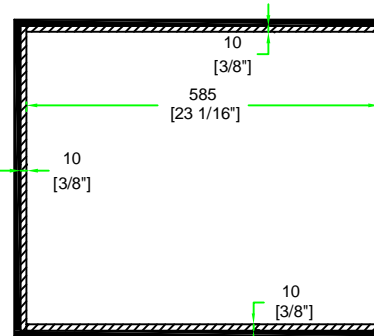

RREKSPO200CSC

A-A VIEW

TOP VIEW OF COVER

B-B VIEW

C-C VIEW

Lined w/ 6mm EVA on dividers

TOP VIEW OF BASE

D-D VIEW