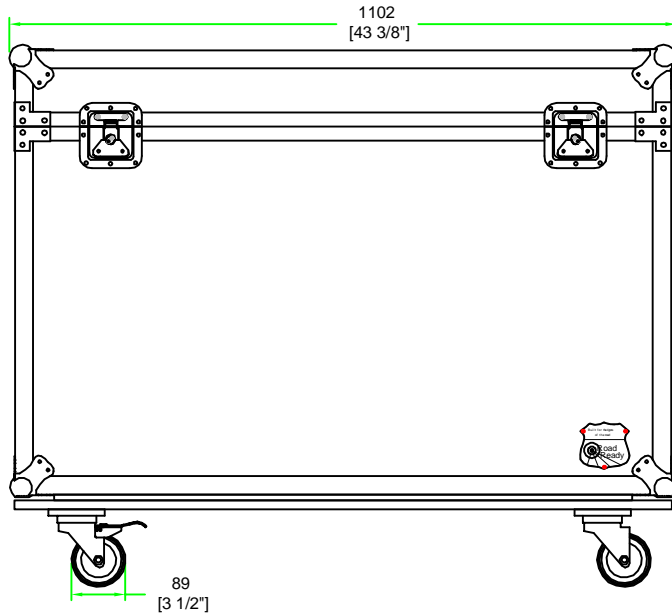

RREKSP0200CSC

FRONT VIEW

LEFT VIEW

BACK VIEW

RIGHT VIEW

TOP VIEW

SKU: RREKSP0200CSC	BY:	ROAD READY CASES	
UPC: NA	APPROVAL SIGNATURE: _____ DATE: _____		
DRAWING DATE:	SCALE:	DRAWING NUMBER:	REVISION:
11 / 21 / 2017	1:12	1/2	NA

RREKSPO200CSC

A-A VIEW

TOP VIEW OF COVER

B-B VIEW

C-C VIEW

Lined w/ 6mm EVA on dividers

TOP VIEW OF BASE

D-D VIEW

	SKU: RREKSPO200CSC	BY:	
	UPC: NA	ROAD READY CASES	
APPROVAL SIGNATURE :		DATE :	
DRAWING DATE :	SCALE :	DRAWING NUMBER :	REVISION :
11 / 21 / 2017	1:12	2/2	NA