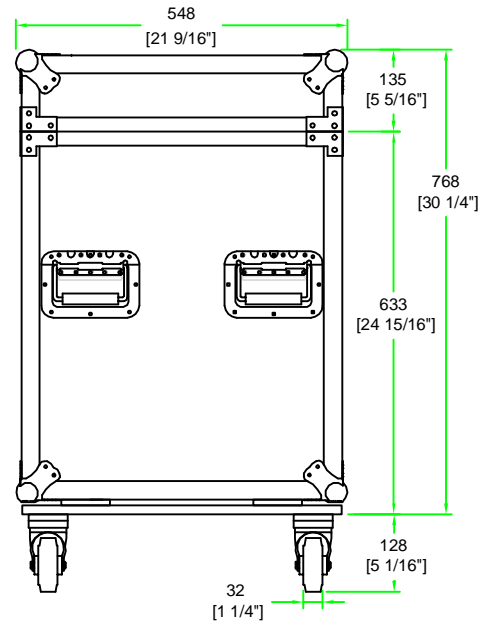

RREKSP0200CSC

FRONT VIEW

LEFT VIEW

BACK VIEW

RIGHT VIEW

TOP VIEW

SKU: RREKSP0200CSC	BY:	ROAD READY CASES	
UPC: NA	APPROVAL SIGNATURE: _____ DATE: _____		
DRAWING DATE:	SCALE:	DRAWING NUMBER:	REVISION:
11 / 21 / 2017	1:12	1/2	NA

RREKSPO200CSC

A-A VIEW

TOP VIEW OF COVER

B-B VIEW

C-C VIEW

Lined w/ 6mm EVA on dividers

TOP VIEW OF BASE

D-D VIEW

	SKU: RREKSPO200CSC	BY:	
	UPC: NA	ROAD READY CASES	
APPROVAL SIGNATURE :		DATE :	
DRAWING DATE :	SCALE :	DRAWING NUMBER :	REVISION :
11 / 21 / 2017	1:12	2/2	NA