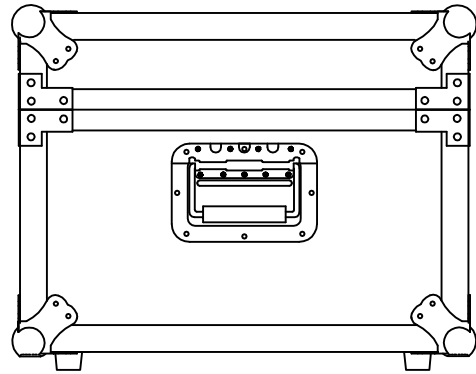

RRFC6

FRONT VIEW

LEFT VIEW

BACK VIEW

RIGHT VIEW

TOP VIEW

	SKU: RRFC6	BY:
	UPC: NA	ROAD READY CASES
APPROVAL SIGNATURE:	DATE:	
DRAWING DATE:	SCALE:	DRAWING NUMBER:
09 / 08 / 2017	1:8	1/2
		REVISION:
		NA

RRFC6

with 6mm eva in cover
and place 1pc egg foam

B-B VIEW

with 6mm eva in base
and place 5pcs 50mm pick&fit foam
and 1pc 40mm pick&fit foam

D-D VIEW

	SKU: RRFC6	BY:
	UPC: NA	ROAD READY CASES
APPROVAL SIGNATURE: _____		DATE: _____
DRAWING DATE:	SCALE:	DRAWING NUMBER :
09 / 08 / 2017	1:8	2/2
REVISION:		NA