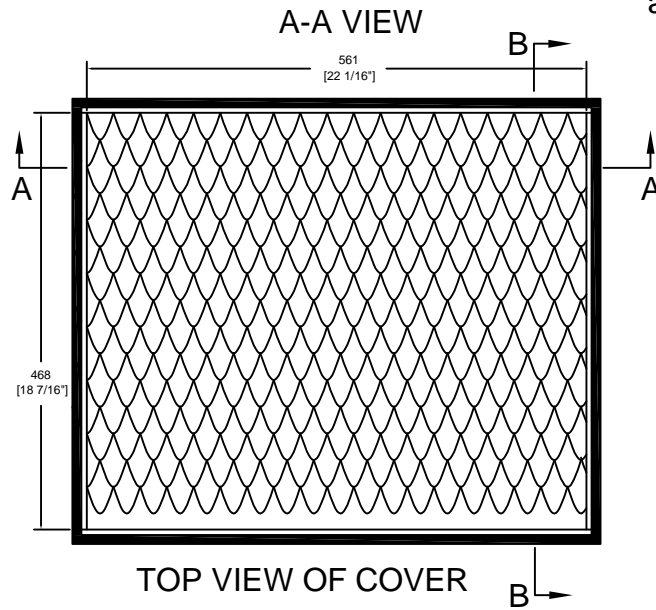

RRFC6

FRONT VIEW

LEFT VIEW

BACK VIEW

RIGHT VIEW

TOP VIEW

	SKU: RRFC6	BY:
	UPC: NA	ROAD READY CASES
APPROVAL SIGNATURE:	DATE:	
DRAWING DATE:	SCALE:	DRAWING NUMBER:
09 / 08 / 2017	1:8	1/2
		REVISION:
		NA

RRFC6

with 6mm eva in cover
and place 1pc egg foam

B-B VIEW

with 6mm eva in base
and place 5pcs 50mm pick&fit foam
and 1pc 40mm pick&fit foam

D-D VIEW

	SKU: RRFC6	BY:
	UPC: NA	ROAD READY CASES
APPROVAL SIGNATURE: _____		DATE: _____
DRAWING DATE:	SCALE:	DRAWING NUMBER :
09 / 08 / 2017	1:8	2/2
REVISION:		NA