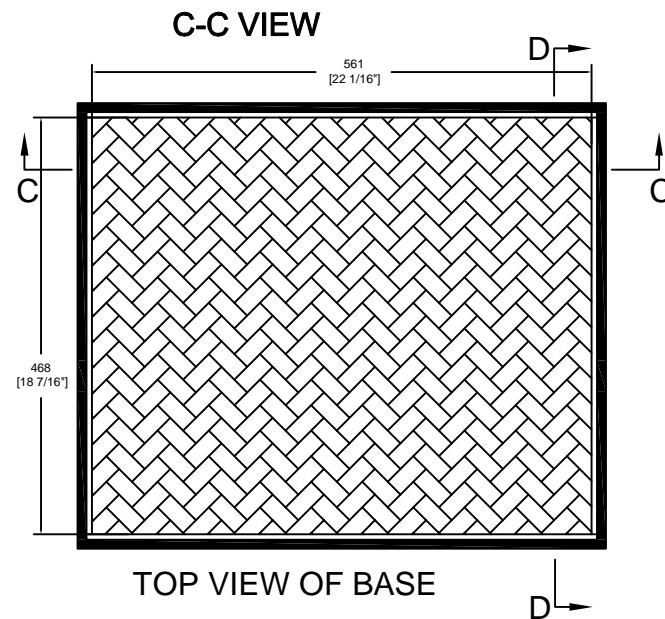

RRFC6

FRONT VIEW

LEFT VIEW

BACK VIEW

RIGHT VIEW

TOP VIEW

	SKU: RRFC6	BY:
	UPC: NA	ROAD READY CASES
APPROVAL SIGNATURE:	DATE:	
DRAWING DATE:	SCALE:	DRAWING NUMBER:
09 / 08 / 2017	1:8	1/2
		REVISION:
		NA

RRFC6

with 6mm eva in cover
and place 1pc egg foam

B-B VIEW

with 6mm eva in base
and place 5pcs 50mm pick&fit foam
and 1pc 40mm pick&fit foam

D-D VIEW

	SKU: RRFC6	BY:
	UPC: NA	ROAD READY CASES
APPROVAL SIGNATURE: _____		DATE: _____
DRAWING DATE:	SCALE:	DRAWING NUMBER :
09 / 08 / 2017	1:8	2/2
REVISION:		NA