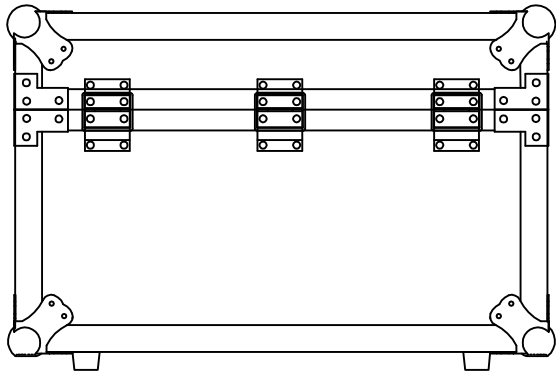

RRFC6

FRONT VIEW

LEFT VIEW

BACK VIEW

RIGHT VIEW

TOP VIEW

	SKU: RRFC6	BY:
	UPC: NA	ROAD READY CASES
APPROVAL SIGNATURE:	DATE:	
DRAWING DATE:	SCALE:	DRAWING NUMBER:
09 / 08 / 2017	1:8	1/2
		REVISION:
		NA

RRFC6

with 6mm eva in cover
and place 1pc egg foam

B-B VIEW

with 6mm eva in base
and place 5pcs 50mm pick&fit foam
and 1pc 40mm pick&fit foam

D-D VIEW

	SKU: RRFC6	BY:
	UPC: NA	ROAD READY CASES
APPROVAL SIGNATURE: _____		DATE: _____
DRAWING DATE:	SCALE:	DRAWING NUMBER :
09 / 08 / 2017	1:8	2/2
REVISION:		NA