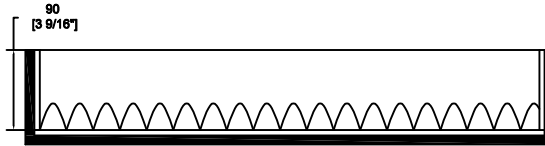

RRFC6

FRONT VIEW

LEFT VIEW

BACK VIEW

RIGHT VIEW

TOP VIEW

	SKU: RRFC6	BY:
	UPC: NA	ROAD READY CASES
APPROVAL SIGNATURE:	DATE:	
DRAWING DATE:	SCALE:	DRAWING NUMBER:
09 / 08 / 2017	1:8	1/2
		REVISION:
		NA

RRFC6

with 6mm eva in cover
and place 1pc egg foam

B-B VIEW

with 6mm eva in base
and place 5pcs 50mm pick&fit foam
and 1pc 40mm pick&fit foam

D-D VIEW

	SKU: RRFC6	BY:
	UPC: NA	ROAD READY CASES
APPROVAL SIGNATURE: _____		DATE: _____
DRAWING DATE:	SCALE:	DRAWING NUMBER :
09 / 08 / 2017	1:8	2/2
REVISION:		NA