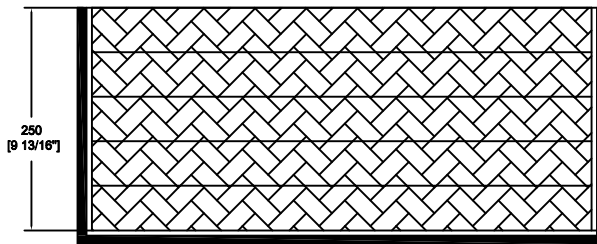

RRFC6

FRONT VIEW

LEFT VIEW

BACK VIEW

RIGHT VIEW

TOP VIEW

	SKU: RRFC6	BY:
	UPC: NA	ROAD READY CASES
APPROVAL SIGNATURE:	DATE:	
DRAWING DATE:	SCALE:	DRAWING NUMBER:
09 / 08 / 2017	1:8	1/2
		REVISION:
		NA

RRFC6

with 6mm eva in cover
and place 1pc egg foam

B-B VIEW

with 6mm eva in base
and place 5pcs 50mm pick&fit foam
and 1pc 40mm pick&fit foam

D-D VIEW

	SKU: RRFC6	BY:
	UPC: NA	ROAD READY CASES
APPROVAL SIGNATURE: _____		DATE: _____
DRAWING DATE:	SCALE:	DRAWING NUMBER :
09 / 08 / 2017	1:8	2/2
REVISION:		NA