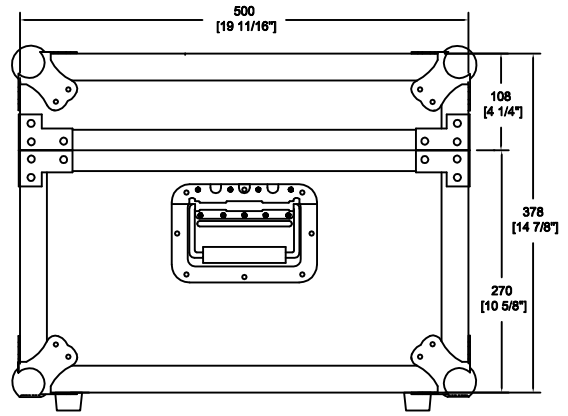

RRFC6

FRONT VIEW

LEFT VIEW

BACK VIEW

RIGHT VIEW

TOP VIEW

	SKU: RRFC6	BY:
	UPC: NA	ROAD READY CASES
APPROVAL SIGNATURE:	DATE:	
DRAWING DATE:	SCALE:	DRAWING NUMBER:
09 / 08 / 2017	1:8	1/2
		REVISION:
		NA

RRFC6

with 6mm eva in cover
and place 1pc egg foam

B-B VIEW

with 6mm eva in base
and place 5pcs 50mm pick&fit foam
and 1pc 40mm pick&fit foam

D-D VIEW

	SKU: RRFC6	BY:
	UPC: NA	ROAD READY CASES
APPROVAL SIGNATURE: _____		DATE: _____
DRAWING DATE:	SCALE:	DRAWING NUMBER :
09 / 08 / 2017	1:8	2/2
REVISION:		NA