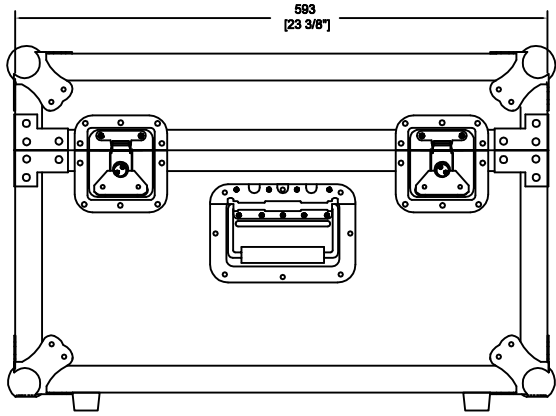

RRFC6

FRONT VIEW

LEFT VIEW

BACK VIEW

RIGHT VIEW

TOP VIEW

	SKU: RRFC6	BY:
	UPC: NA	ROAD READY CASES
APPROVAL SIGNATURE:	DATE:	
DRAWING DATE:	SCALE:	DRAWING NUMBER:
09 / 08 / 2017	1:8	1/2
		REVISION:
		NA

RRFC6

with 6mm eva in cover
and place 1pc egg foam

B-B VIEW

with 6mm eva in base
and place 5pcs 50mm pick&fit foam
and 1pc 40mm pick&fit foam

D-D VIEW

	SKU: RRFC6	BY:
	UPC: NA	ROAD READY CASES
APPROVAL SIGNATURE: _____		DATE: _____
DRAWING DATE:	SCALE:	DRAWING NUMBER :
09 / 08 / 2017	1:8	2/2
REVISION:		NA