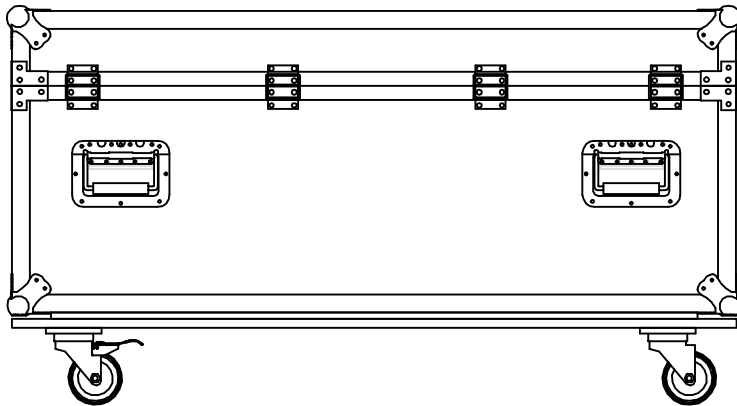

RRIPWASH600W

FRONT VIEW

LEFT VIEW

BACK VIEW

RIGHT VIEW

TOP VIEW

SKU: RRIPWASH600W	BY: ROAD READY CASES		
UPC: NA			
APPROVAL SIGNATURE :	DATE :		
DRAWING DATE :	SCALE :	DRAWING NUMBER :	REVISION :
04 / 24 / 2019	1:12	1/2	NA

RRIPWASH600W

A-A VIEW

lined w/ egg foam on ceiling
6mm EVA on sides

TOP VIEW OF COVER

B-B VIEW

C-C VIEW

lined w/ 6mm EVA on sides
and 10mm EVA on bottom

TOP VIEW OF BASE