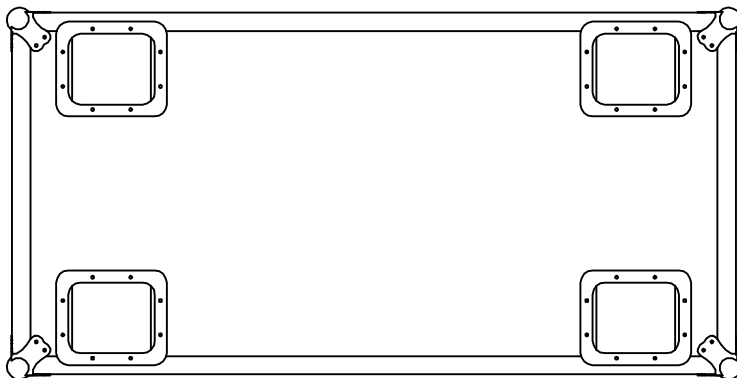

RRIPWASH600W

FRONT VIEW

LEFT VIEW

BACK VIEW

RIGHT VIEW

TOP VIEW

SKU: RRIPWASH600W	BY: ROAD READY CASES		
UPC: NA			
APPROVAL SIGNATURE :	DATE :		
DRAWING DATE :	SCALE :	DRAWING NUMBER :	REVISION :
04 / 24 / 2019	1:12	1/2	NA

RRIPWASH600W

A-A VIEW

lined w/ egg foam on ceiling
6mm EVA on sides

TOP VIEW OF COVER

B-B VIEW

C-C VIEW

lined w/ 6mm EVA on sides
and 10mm EVA on bottom

TOP VIEW OF BASE