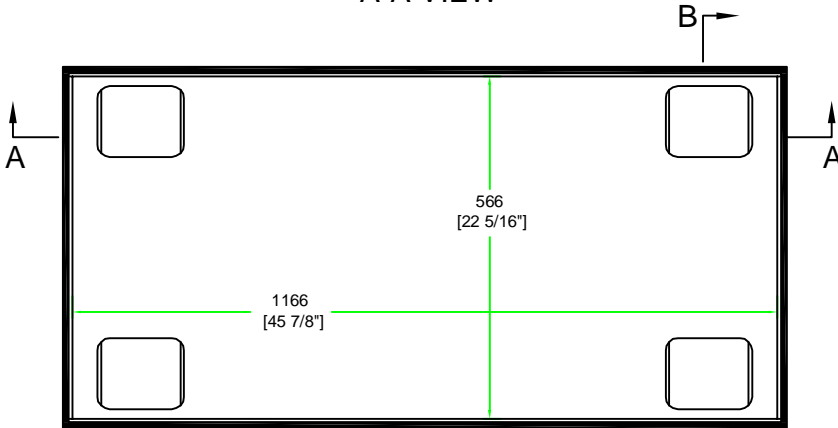

RRIPWASH600W

FRONT VIEW

LEFT VIEW

BACK VIEW

RIGHT VIEW

TOP VIEW

SKU: RRIPWASH600W	BY: ROAD READY CASES		
UPC: NA			
APPROVAL SIGNATURE :	DATE :		
DRAWING DATE :	SCALE :	DRAWING NUMBER :	REVISION :
04 / 24 / 2019	1:12	1/2	NA

RRIPWASH600W

A-A VIEW

lined w/ egg foam on ceiling
6mm EVA on sides

TOP VIEW OF COVER

B-B VIEW

C-C VIEW

lined w/ 6mm EVA on sides
and 10mm EVA on bottom

TOP VIEW OF BASE

D-D VIEW

	SKU: RRIPWASH600W	BY: ROAD READY CASES
	UPC: NA	DATE: _____
APPROVAL SIGNATURE: _____		DATE: _____
DRAWING DATE: 04 / 24 / 2019	SCALE: 1:12	DRAWING NUMBER: 2/2
		REVISION: NA