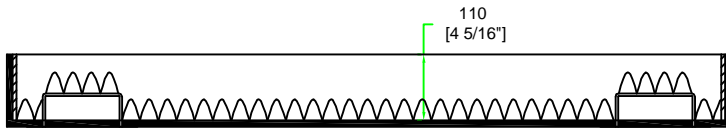

RRIPWASH600W

FRONT VIEW

LEFT VIEW

BACK VIEW

RIGHT VIEW

TOP VIEW

SKU: RRIPWASH600W	BY: ROAD READY CASES		
UPC: NA			
APPROVAL SIGNATURE :	DATE :		
DRAWING DATE :	SCALE :	DRAWING NUMBER :	REVISION :
04 / 24 / 2019	1:12	1/2	NA

RRIPWASH600W

A-A VIEW

lined w/ egg foam on ceiling
6mm EVA on sides

TOP VIEW OF COVER

B-B VIEW

C-C VIEW

lined w/ 6mm EVA on sides
and 10mm EVA on bottom

TOP VIEW OF BASE