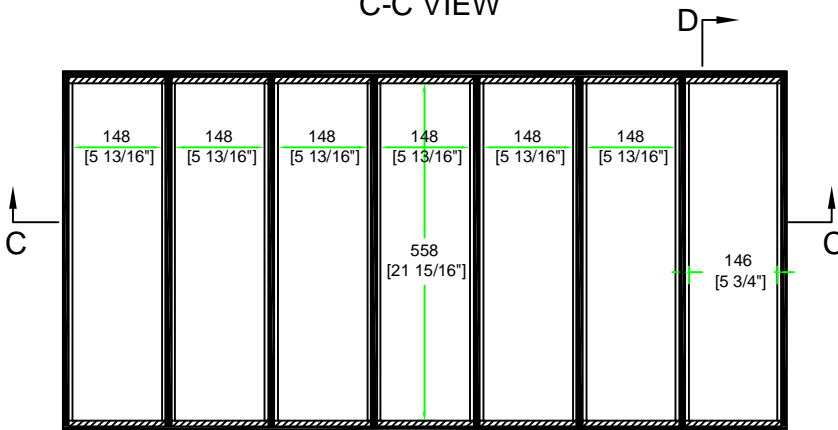

RRIPWASH600W

A-A VIEW

lined w/ egg foam on ceiling
6mm EVA on sides

TOP VIEW OF COVER

B-B VIEW

C-C VIEW

lined w/ 6mm EVA on sides
and 10mm EVA on bottom

TOP VIEW OF BASE

D-D VIEW

	SKU: RRIPWASH600W	BY: ROAD READY CASES
	UPC: NA	DATE: _____
APPROVAL SIGNATURE: _____		DATE: _____
DRAWING DATE: 04 / 24 / 2019	SCALE: 1:12	DRAWING NUMBER: 2/2
		REVISION: NA