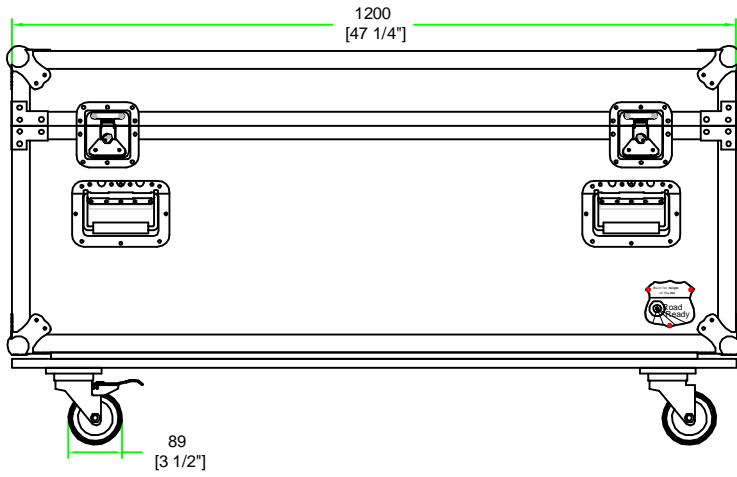

RRIPWASH600W

FRONT VIEW

LEFT VIEW

BACK VIEW

RIGHT VIEW

TOP VIEW

SKU: RRIPWASH600W	BY: ROAD READY CASES		
UPC: NA			
APPROVAL SIGNATURE :	DATE :		
DRAWING DATE :	SCALE :	DRAWING NUMBER :	REVISION :
04 / 24 / 2019	1:12	1/2	NA

RRIPWASH600W

A-A VIEW

lined w/ egg foam on ceiling
6mm EVA on sides

TOP VIEW OF COVER

B-B VIEW

C-C VIEW

lined w/ 6mm EVA on sides
and 10mm EVA on bottom

TOP VIEW OF BASE

D-D VIEW

	SKU: RRIPWASH600W	BY: ROAD READY CASES
	UPC: NA	DATE: _____
APPROVAL SIGNATURE: _____		DATE: _____
DRAWING DATE: 04 / 24 / 2019	SCALE: 1:12	DRAWING NUMBER: 2/2
		REVISION: NA