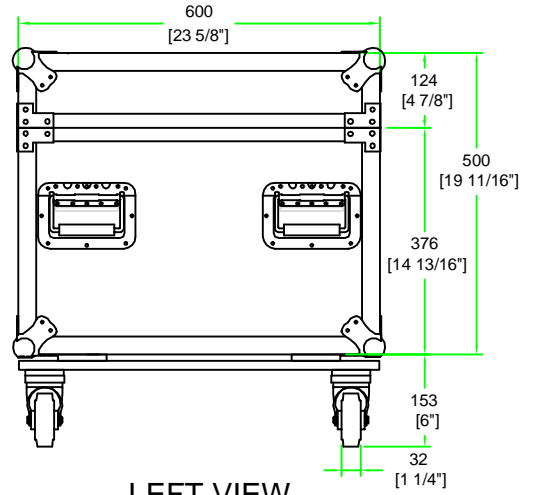

RRIPWASH600W

FRONT VIEW

LEFT VIEW

BACK VIEW

RIGHT VIEW

TOP VIEW

SKU: RRIPWASH600W	BY: ROAD READY CASES		
UPC: NA			
APPROVAL SIGNATURE :	DATE :		
DRAWING DATE :	SCALE :	DRAWING NUMBER :	REVISION :
04 / 24 / 2019	1:12	1/2	NA

RRIPWASH600W

A-A VIEW

lined w/ egg foam on ceiling
6mm EVA on sides

TOP VIEW OF COVER

B-B VIEW

C-C VIEW

lined w/ 6mm EVA on sides
and 10mm EVA on bottom

TOP VIEW OF BASE

D-D VIEW

	SKU: RRIPWASH600W	BY: ROAD READY CASES
	UPC: NA	DATE: _____
APPROVAL SIGNATURE: _____		DATE: _____
DRAWING DATE: 04 / 24 / 2019	SCALE: 1:12	DRAWING NUMBER: 2/2
		REVISION: NA