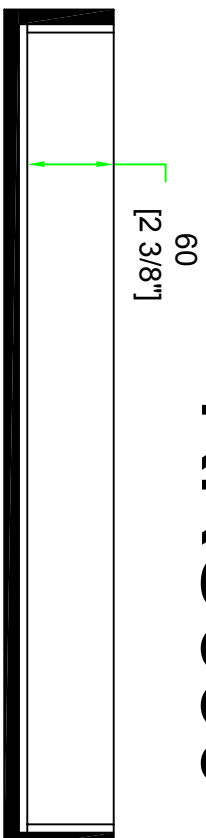

RRPC3

FRONT VIEW

LEFT VIEW

BACK VIEW

RIGHT VIEW

SKU : RRU330 B.Y. : ROAD READY CASES

UPC : NA

APPROVAL SIGNATURE : DATE :

DRAWING DATE : SCALE : DRAWING NUMBER : REVISION :

01 / 13 / 2016 1:8 1/3 NA

RRU330

with 6MM eva

A-A VIEW

TOP VIEW OF COVER

SKU : RRU330	BY:	ROAD READY CASES	
UPC : NA			
APPROVAL SIGNATURE :	DATE :		
DRAWING DATE : 01 / 13 / 2016	SCALE : 1:6	DRAWING NUMBER : 2/3	REVISION : NA

RRU330

with 6mm eva

			
SKU : RRU330	BY: ROAD READY CASES		
UPC : NA			
APPROVAL SIGNATURE :	DATE :		
DRAWING DATE : 01 / 13 / 2016	SCALE : 1:8	DRAWING NUMBER : 3/3	REVISION : NA