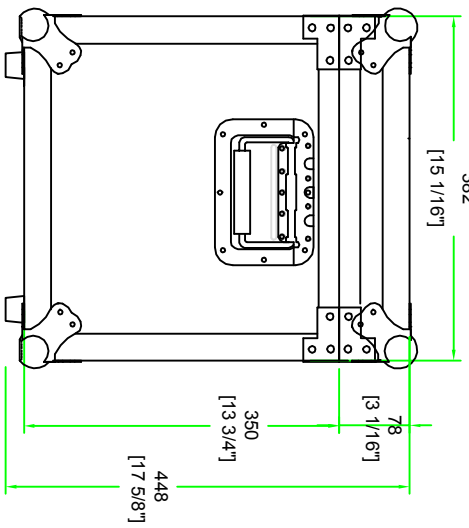

RRPC3

FRONT VIEW

LEFT VIEW

BACK VIEW

RIGHT VIEW

SKU : RRU330 B.Y. : ROAD READY CASES

UPC : NA

APPROVAL SIGNATURE : DATE :

DRAWING DATE : SCALE : DRAWING NUMBER : REVISION :

01 / 13 / 2016 1:8 1/3 NA

RRU330

with 6MM eva

A-A VIEW

TOP VIEW OF COVER

SKU : RRU330	BY:	ROAD READY CASES	
UPC : NA			
APPROVAL SIGNATURE :	DATE :		
DRAWING DATE : 01 / 13 / 2016	SCALE : 1:6	DRAWING NUMBER : 2/3	REVISION : NA

RRU330

with 6mm eva

			
SKU : RRU330	BY: ROAD READY CASES		
UPC : NA			
APPROVAL SIGNATURE :	DATE :		
DRAWING DATE : 01 / 13 / 2016	SCALE : 1:8	DRAWING NUMBER : 3/3	REVISION : NA