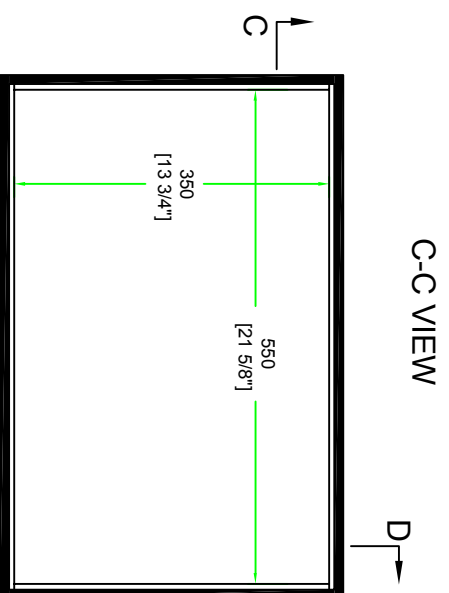

DRAWING DATE : SCALE : DRAWING NUMBER : REVISION :

01 / 13 / 2016 1:8 1/3 NA

RRU330

with 6MM eva

A-A VIEW

TOP VIEW OF COVER

SKU : RRU330	BY:	ROAD READY CASES	
UPC : NA			
APPROVAL SIGNATURE :	DATE :		
DRAWING DATE : 01 / 13 / 2016	SCALE : 1:6	DRAWING NUMBER : 2/3	REVISION : NA

RRU330

with 6mm eva

			
SKU : RRU330	BY: ROAD READY CASES		
UPC : NA			
APPROVAL SIGNATURE :	DATE :		
DRAWING DATE : 01 / 13 / 2016	SCALE : 1:8	DRAWING NUMBER : 3/3	REVISION : NA