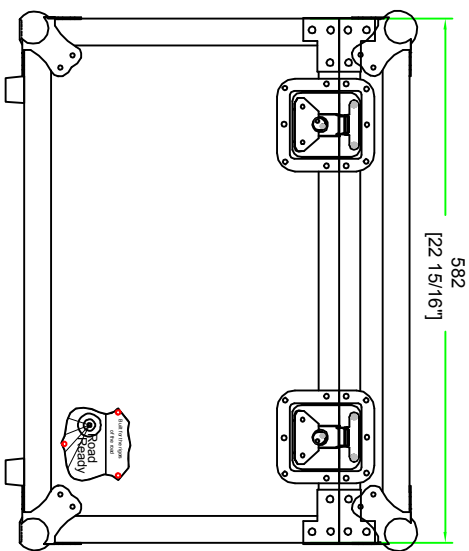

RRPC3

FRONT VIEW

LEFT VIEW

BACK VIEW

RIGHT VIEW

SKU : RRU330 B.Y. : ROAD READY CASES

UPC : NA

APPROVAL SIGNATURE : DATE :

DRAWING DATE : SCALE : DRAWING NUMBER : REVISION :

01 / 13 / 2016 1:8 1/3 NA

RRU330

with 6MM eva

A-A VIEW

TOP VIEW OF COVER

SKU : RRU330	BY:	ROAD READY CASES	
UPC : NA			
APPROVAL SIGNATURE :	DATE :		
DRAWING DATE : 01 / 13 / 2016	SCALE : 1:6	DRAWING NUMBER : 2/3	REVISION : NA

RRU330

with 6mm eva

			
SKU : RRU330	BY: ROAD READY CASES		
UPC : NA			
APPROVAL SIGNATURE :	DATE :		
DRAWING DATE : 01 / 13 / 2016	SCALE : 1:8	DRAWING NUMBER : 3/3	REVISION : NA