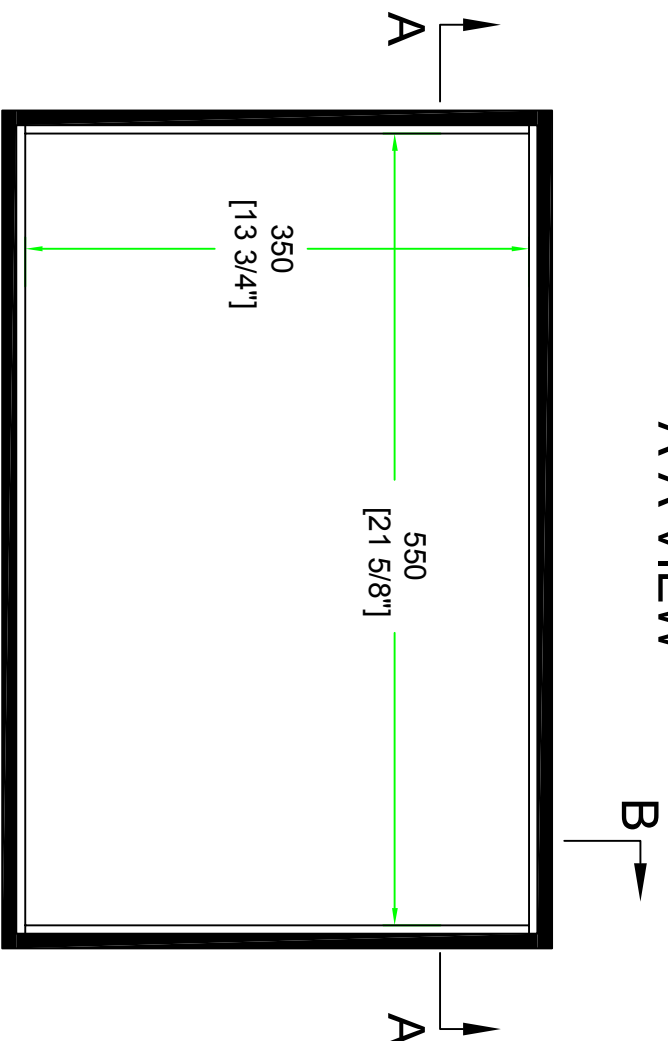

DRAWING DATE : SCALE : DRAWING NUMBER : REVISION :

01 / 13 / 2016 1:8 1/3 NA

RRU330

with 6MM eva

A-A VIEW

TOP VIEW OF COVER

SKU : RRU330	BY:	ROAD READY CASES	
UPC : NA			
APPROVAL SIGNATURE :	DATE :		
DRAWING DATE : 01 / 13 / 2016	SCALE : 1:6	DRAWING NUMBER : 2/3	REVISION : NA

RRU330

with 6mm eva

			
SKU : RRU330	BY: ROAD READY CASES		
UPC : NA			
APPROVAL SIGNATURE :	DATE :		
DRAWING DATE : 01 / 13 / 2016	SCALE : 1:8	DRAWING NUMBER : 3/3	REVISION : NA