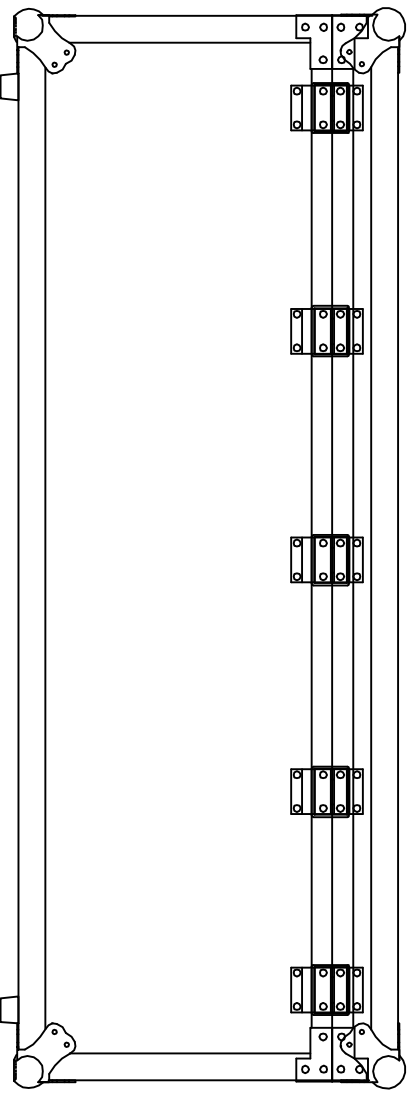

RRPC4

FRONT VIEW

LEFT VIEW

BACK VIEW

RIGHT VIEW

		SKU : RRU380 UPC : NA APPROVAL SIGNATURE : DATE :	BY : ROAD READY CASES
DRAWING DATE : 01 / 13 / 2016	SCALE : 1:8	DRAWING NUMBER : 1/3	REVISION : NA

RRU380

55
[2 3/16"]

with 6MM eva

A-A VIEW

1155
[45 1/2"]

350
[13 3/4"]

TOP VIEW OF COVER

B-B VIEW

SKU : RRU380	B.Y.:	ROAD READY CASES		
UPC : NA				
APPROVAL SIGNATURE :		DATE :		
DRAWING DATE : 01 / 13 / 2016	SCALE : 1:6	DRAWING NUMBER : 1/3	REVISION : NA	

RRU380

with GMM eva

SKU : RRU380	BY:	ROAD READY CASES		
UPC : NA				
APPROVAL SIGNATURE :	DATE :			
DRAWING DATE : 01 / 13 / 2016	SCALE : 1:8	DRAWING NUMBER : 3/3	REVISION : NA	