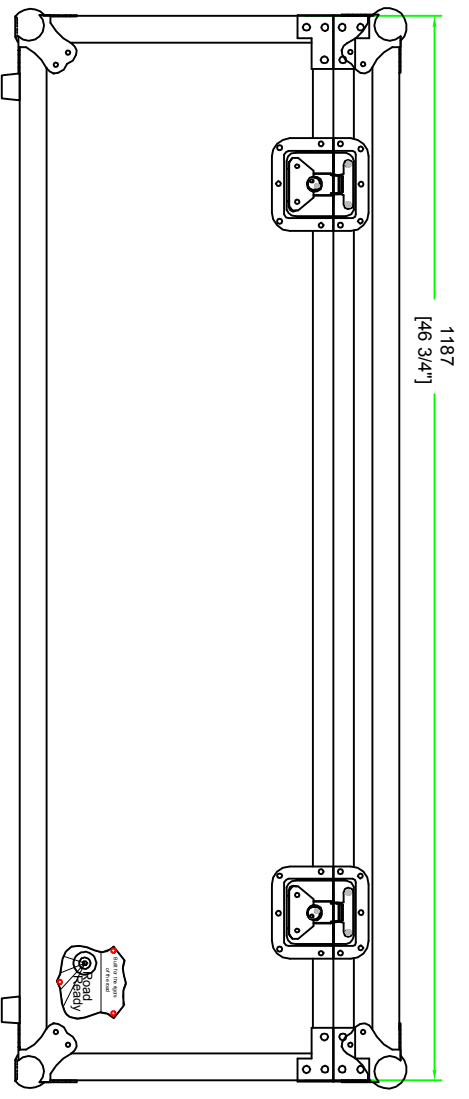

RRPC4

FRONT VIEW

LEFT VIEW

BACK VIEW

RIGHT VIEW

		SKU : RRU380 UPC : NA APPROVAL SIGNATURE : DATE :	BY : ROAD READY CASES
DRAWING DATE : 01 / 13 / 2016	SCALE : 1:8	DRAWING NUMBER : 1/3	REVISION : NA

RRU380

55
[2 3/16"]

with 6MM eva

A-A VIEW

1155
[45 1/2"]

350
[13 3/4"]

TOP VIEW OF COVER

B-B VIEW

SKU : RRU380	B.Y.:	ROAD READY CASES		
UPC : NA				
APPROVAL SIGNATURE :		DATE :		
DRAWING DATE : 01 / 13 / 2016	SCALE : 1:6	DRAWING NUMBER : 1/3	REVISION : NA	

RRU380

with GMM eva

SKU : RRU380	BY:	ROAD READY CASES		
UPC : NA				
APPROVAL SIGNATURE :	DATE :			
DRAWING DATE : 01 / 13 / 2016	SCALE : 1:8	DRAWING NUMBER : 3/3	REVISION : NA	