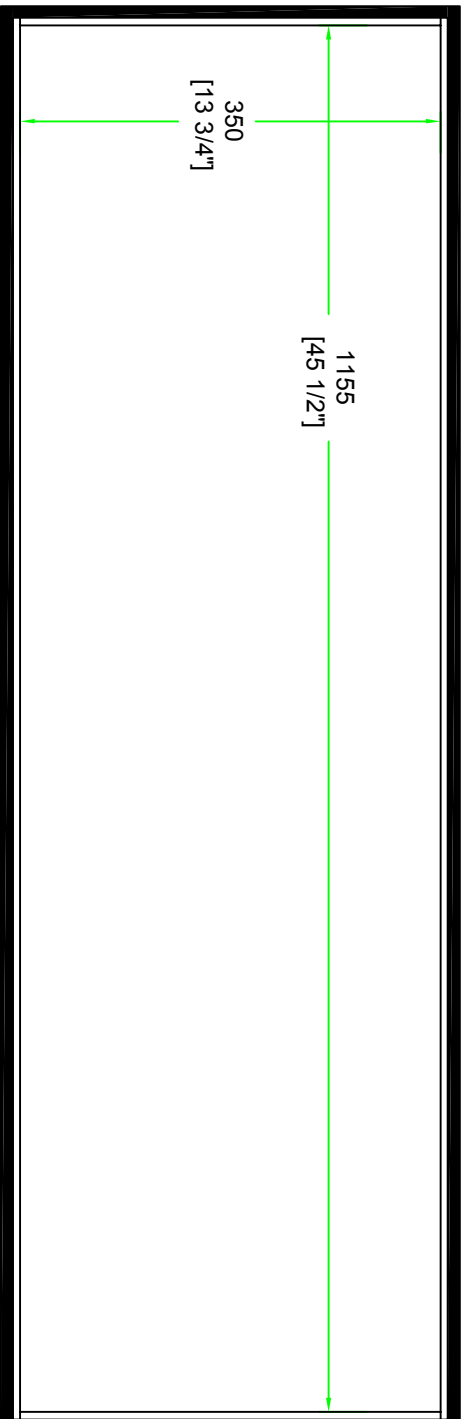

RRPC4

FRONT VIEW

LEFT VIEW

BACK VIEW

RIGHT VIEW

		SKU : RRU380 UPC : NA APPROVAL SIGNATURE : DATE :	BY : ROAD READY CASES
DRAWING DATE : 01 / 13 / 2016	SCALE : 1:8	DRAWING NUMBER : 1/3	REVISION : NA

RRU380

55
[2 3/16"]

with 6MM eva

A-A VIEW

1155
[45 1/2"]

350
[13 3/4"]

TOP VIEW OF COVER

B-B VIEW

SKU : RRU380	B.Y.:	ROAD READY CASES		
UPC : NA				
APPROVAL SIGNATURE :		DATE :		
DRAWING DATE : 01 / 13 / 2016	SCALE : 1:6	DRAWING NUMBER : 1/3	REVISION : NA	

RRU380

with GMM eva

SKU : RRU380	BY:	ROAD READY CASES		
UPC : NA				
APPROVAL SIGNATURE :	DATE :			
DRAWING DATE : 01 / 13 / 2016	SCALE : 1:8	DRAWING NUMBER : 3/3	REVISION : NA	