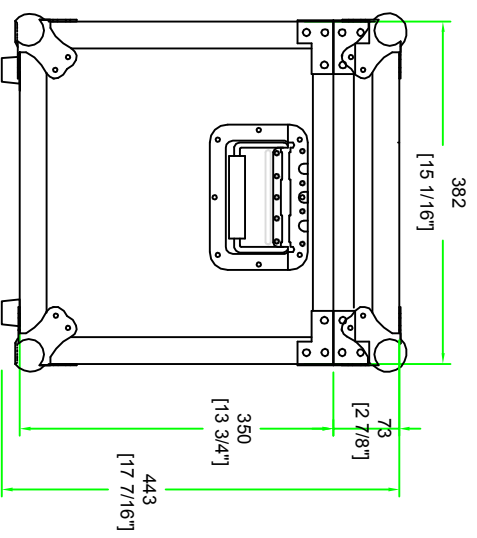

RRPC4

FRONT VIEW

LEFT VIEW

BACK VIEW

RIGHT VIEW

		SKU : RRU380 UPC : NA APPROVAL SIGNATURE : DATE :	BY : ROAD READY CASES
DRAWING DATE : 01 / 13 / 2016	SCALE : 1:8	DRAWING NUMBER : 1/3	REVISION : NA

RRU380

55
[2 3/16"]

with 6MM eva

A-A VIEW

1155
[45 1/2"]

350
[13 3/4"]

TOP VIEW OF COVER

B-B VIEW

SKU : RRU380	B.Y.:	ROAD READY CASES		
UPC : NA				
APPROVAL SIGNATURE :		DATE :		
DRAWING DATE : 01 / 13 / 2016	SCALE : 1:6	DRAWING NUMBER : 1/3	REVISION : NA	

RRU380

with GMM eva

SKU : RRU380	BY:	ROAD READY CASES		
UPC : NA				
APPROVAL SIGNATURE :	DATE :			
DRAWING DATE : 01 / 13 / 2016	SCALE : 1:8	DRAWING NUMBER : 3/3	REVISION : NA	