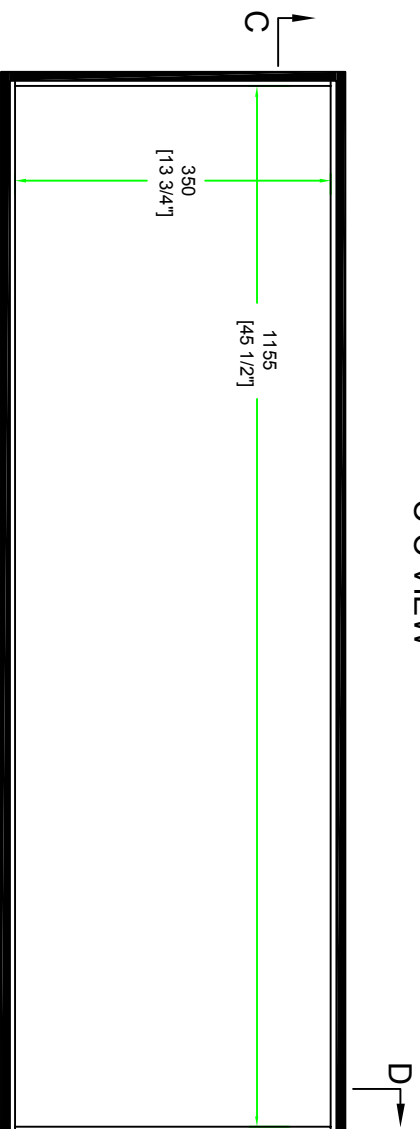

RRPC4

FRONT VIEW

LEFT VIEW

BACK VIEW

RIGHT VIEW

		SKU : RRU380 UPC : NA APPROVAL SIGNATURE : DATE :	BY : ROAD READY CASES
DRAWING DATE : 01 / 13 / 2016	SCALE : 1:8	DRAWING NUMBER : 1/3	REVISION : NA

RRU380

55
[2 3/16"]

with 6MM eva

A-A VIEW

1155
[45 1/2"]

350
[13 3/4"]

TOP VIEW OF COVER

B-B VIEW

SKU : RRU380	B.Y.:	ROAD READY CASES		
UPC : NA				
APPROVAL SIGNATURE :		DATE :		
DRAWING DATE : 01 / 13 / 2016	SCALE : 1:6	DRAWING NUMBER : 1/3	REVISION : NA	

RRU380

with GMM eva

SKU : RRU380	BY:	ROAD READY CASES		
UPC : NA				
APPROVAL SIGNATURE :	DATE :			
DRAWING DATE : 01 / 13 / 2016	SCALE : 1:8	DRAWING NUMBER : 3/3	REVISION : NA	