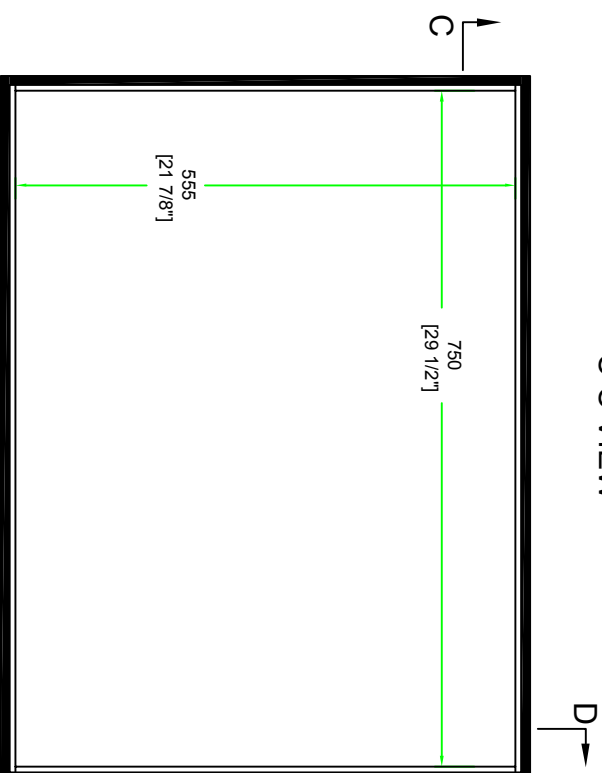

SKU : RRU580

UPC : NA

APPROVAL SIGNATURE :

DATE :

B.Y.: ROAD READY CASES

DRAWING DATE : 01 / 13 / 2016

SCALE : 1:6

DRAWING NUMBER : 1/3

REVISION : NA

RRU580

with 6MM eva

C-C VIEW

TOP VIEW OF BASE

D-D VIEW

SKU : RRU580	BY:	ROAD READY CASES		
UPC : NA				
APPROVAL SIGNATURE :		DATE :		
DRAWING DATE : 01 / 13 / 2016	SCALE : 1:8	DRAWING NUMBER : 3/3	REVISION :	NA