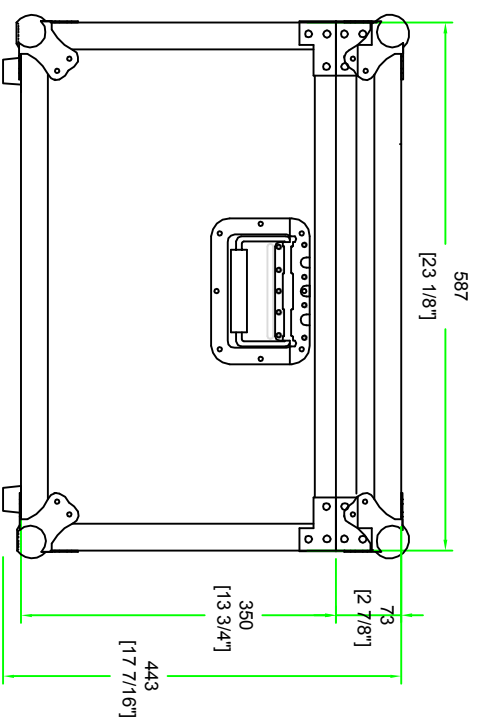

RRPC5

FRONT VIEW

LEFT VIEW

BACK VIEW

RIGHT VIEW

SKU : RRU580

UPC : NA

APPROVAL SIGNATURE :

B.Y. : ROAD READY CASES

DATE :

DRAWING DATE : 01 / 13 / 2016

SCALE : 1:8

DRAWING NUMBER : 1/3

REVISION : NA

RRU580

with 6MM eva

SKU : RRU580

UPC : NA

APPROVAL SIGNATURE :

DATE :

B.Y.: ROAD READY CASES

DRAWING DATE : 01 / 13 / 2016

SCALE : 1:6

DRAWING NUMBER : 1/3

REVISION : NA

RRU580

with 6MM eva

C-C VIEW

TOP VIEW OF BASE

D-D VIEW

SKU : RRU580	BY:	ROAD READY CASES		
UPC : NA				
APPROVAL SIGNATURE :		DATE :		
DRAWING DATE : 01 / 13 / 2016	SCALE : 1:8	DRAWING NUMBER : 3/3	REVISION :	NA