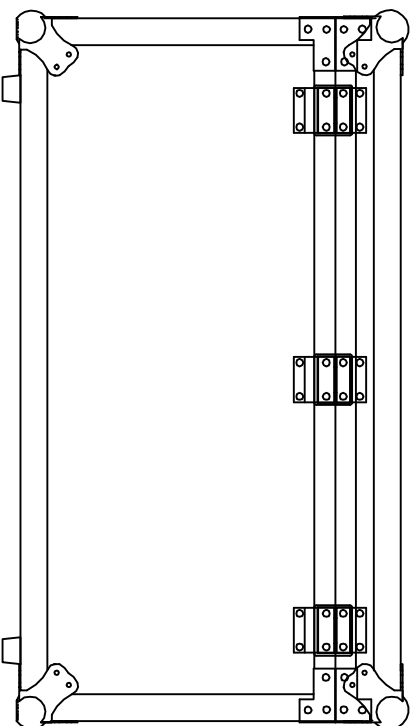

RRPC5

FRONT VIEW

LEFT VIEW

BACK VIEW

RIGHT VIEW

SKU : RRU580

UPC : NA

APPROVAL SIGNATURE :

B.Y. : ROAD READY CASES

DATE :

DRAWING DATE : 01 / 13 / 2016

SCALE : 1:8

DRAWING NUMBER : 1/3

REVISION : NA

RRU580

with 6MM eva

SKU : RRU580

UPC : NA

APPROVAL SIGNATURE :

DATE :

B.Y.: ROAD READY CASES

DRAWING DATE : 01 / 13 / 2016

SCALE : 1:6

DRAWING NUMBER : 1/3

REVISION : NA

RRU580

with 6MM eva

C-C VIEW

TOP VIEW OF BASE

D-D VIEW

SKU : RRU580	BY:	ROAD READY CASES		
UPC : NA				
APPROVAL SIGNATURE :		DATE :		
DRAWING DATE : 01 / 13 / 2016	SCALE : 1:8	DRAWING NUMBER : 3/3	REVISION :	NA