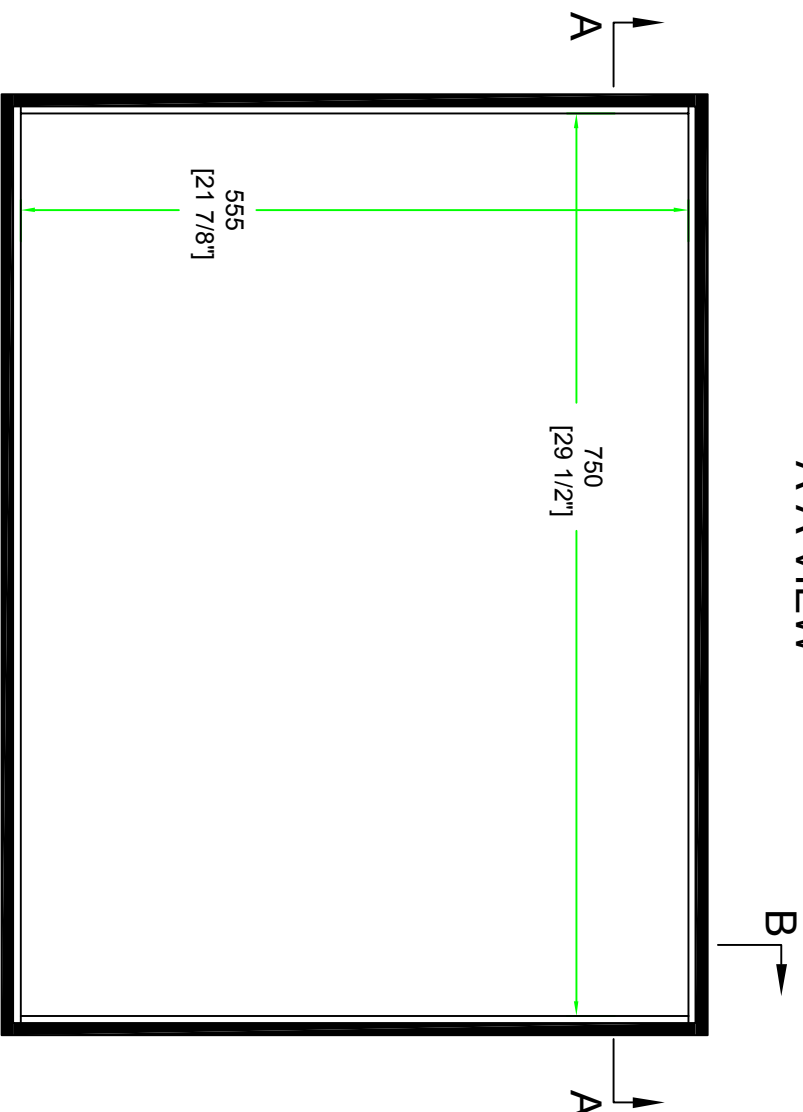

B.Y. : ROAD READY CASES

DATE :

DRAWING DATE : 01 / 13 / 2016

SCALE : 1:8

DRAWING NUMBER : 1/3

REVISION : NA

RRU580

with 6MM eva

SKU : RRU580

UPC : NA

APPROVAL SIGNATURE :

DATE :

B.Y.: ROAD READY CASES

DRAWING DATE : 01 / 13 / 2016

SCALE : 1:6

DRAWING NUMBER : 1/3

REVISION : NA

RRU580

with 6MM eva

C-C VIEW

TOP VIEW OF BASE

D-D VIEW

SKU : RRU580	BY:	ROAD READY CASES		
UPC : NA				
APPROVAL SIGNATURE :		DATE :		
DRAWING DATE : 01 / 13 / 2016	SCALE : 1:8	DRAWING NUMBER : 3/3	REVISION :	NA