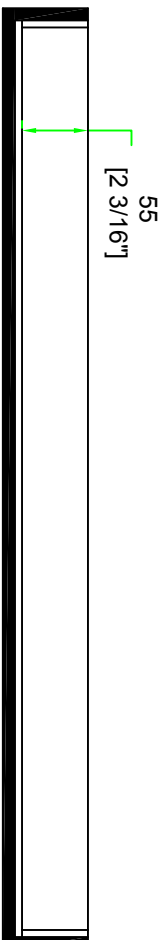

RRPC5

FRONT VIEW

LEFT VIEW

BACK VIEW

RIGHT VIEW

SKU : RRU580

UPC : NA

APPROVAL SIGNATURE :

B.Y. : ROAD READY CASES

DATE :

DRAWING DATE : 01 / 13 / 2016

SCALE : 1:8

DRAWING NUMBER : 1/3

REVISION : NA

RRU580

with 6MM eva

SKU : RRU580

UPC : NA

APPROVAL SIGNATURE :

DATE :

B.Y.: ROAD READY CASES

DRAWING DATE : 01 / 13 / 2016

SCALE : 1:6

DRAWING NUMBER : 1/3

REVISION : NA

RRU580

with 6MM eva

C-C VIEW

TOP VIEW OF BASE

D-D VIEW

SKU : RRU580	BY:	ROAD READY CASES		
UPC : NA				
APPROVAL SIGNATURE :		DATE :		
DRAWING DATE : 01 / 13 / 2016	SCALE : 1:8	DRAWING NUMBER : 3/3	REVISION :	NA