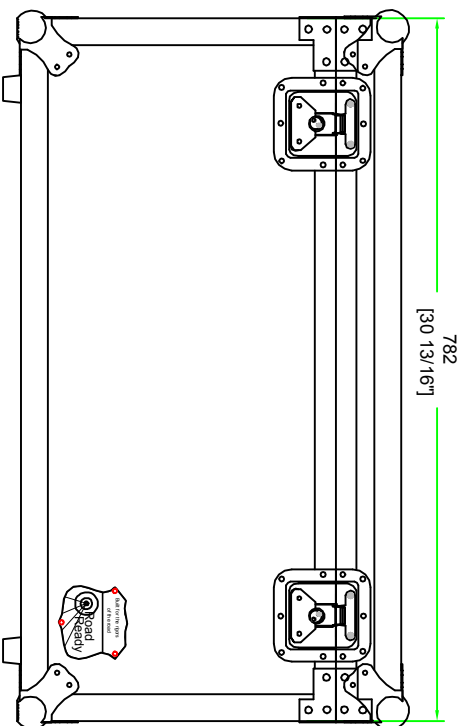

RRPC5

FRONT VIEW

LEFT VIEW

BACK VIEW

RIGHT VIEW

SKU : RRU580

UPC : NA

APPROVAL SIGNATURE :

B.Y. : ROAD READY CASES

DATE :

DRAWING DATE : 01 / 13 / 2016

SCALE : 1:8

DRAWING NUMBER : 1/3

REVISION : NA

RRU580

with 6MM eva

SKU : RRU580

UPC : NA

APPROVAL SIGNATURE :

DATE :

B.Y.: ROAD READY CASES

DRAWING DATE : 01 / 13 / 2016

SCALE : 1:6

DRAWING NUMBER : 1/3

REVISION : NA

RRU580

with 6MM eva

C-C VIEW

TOP VIEW OF BASE

D-D VIEW

SKU : RRU580	BY:	ROAD READY CASES		
UPC : NA				
APPROVAL SIGNATURE :		DATE :		
DRAWING DATE : 01 / 13 / 2016	SCALE : 1:8	DRAWING NUMBER : 3/3	REVISION :	NA