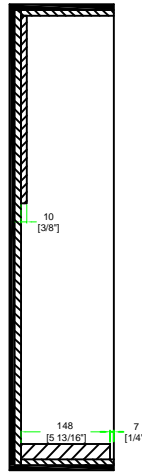

# RRSQ6DH

FRONT VIEW

LEFT VIEW

BACK VIEW

RIGHT VIEW

C-C VIEW

TOP VIEW OF COVER

D-D VIEW

A-A VIEW

CROSS SECTION

TOP VIEW OF BASE

B-B VIEW

	SKU: RRSQ6DH	BY:
	UPC: NA	ROAD READY CASES
APPROVAL SIGNATURE :		DATE :
DRAWING DATE :	SCALE :	DRAWING NUMBER :
02 / 02 / 2018	1:12	1/1
REVISION :		NA