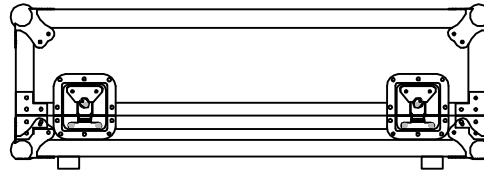

# RRSQ6DH

FRONT VIEW

LEFT VIEW

BACK VIEW

RIGHT VIEW

C-C VIEW

TOP VIEW OF COVER

D-D VIEW

A-A VIEW

CROSS SECTION

TOP VIEW OF BASE

B-B VIEW

	SKU: RRSQ6DH	BY:
	UPC: NA	ROAD READY CASES
APPROVAL SIGNATURE :		DATE :
DRAWING DATE :	SCALE :	DRAWING NUMBER :
02 / 02 / 2018	1:12	1/1
REVISION :		NA