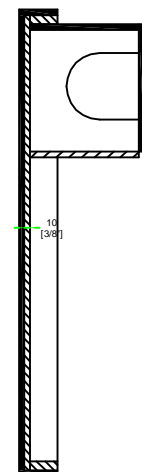

# RRSQ6DH

FRONT VIEW

LEFT VIEW

BACK VIEW

RIGHT VIEW

C-C VIEW

TOP VIEW OF COVER

D-D VIEW

A-A VIEW

CROSS SECTION

TOP VIEW OF BASE

B-B VIEW

	SKU: RRSQ6DH	BY:
	UPC: NA	ROAD READY CASES
APPROVAL SIGNATURE :		DATE :
DRAWING DATE :	SCALE :	DRAWING NUMBER :
02 / 02 / 2018	1:12	1/1
REVISION :		NA