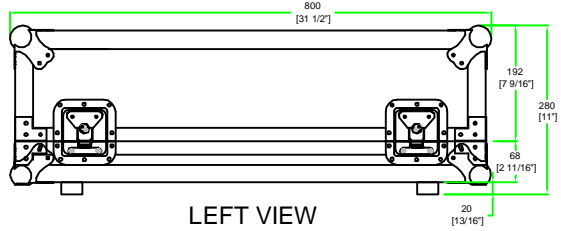

# RRSQ6DH

FRONT VIEW

LEFT VIEW

BACK VIEW

RIGHT VIEW

C-C VIEW

TOP VIEW OF COVER

D-D VIEW

A-A VIEW

CROSS SECTION

TOP VIEW OF BASE

B-B VIEW

	SKU: RRSQ6DH	BY:
	UPC: NA	ROAD READY CASES
APPROVAL SIGNATURE :		DATE :
DRAWING DATE :	SCALE :	DRAWING NUMBER :
02 / 02 / 2018	1:12	1/1
REVISION :		NA