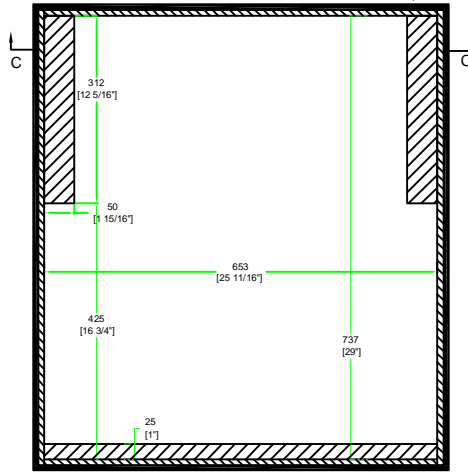

# RRSQ6DH

FRONT VIEW

LEFT VIEW

BACK VIEW

RIGHT VIEW

C-C VIEW

TOP VIEW OF COVER

D-D VIEW

A-A VIEW

CROSS SECTION

TOP VIEW OF BASE

B-B VIEW

	SKU: RRSQ6DH	BY:
	UPC: NA	ROAD READY CASES
APPROVAL SIGNATURE :		DATE :
DRAWING DATE :	SCALE :	DRAWING NUMBER :
02 / 02 / 2018	1:12	1/1
REVISION :		NA