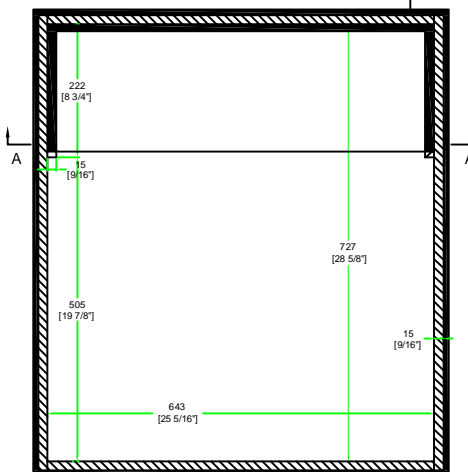

# RRSQ6DH

FRONT VIEW

LEFT VIEW

BACK VIEW

RIGHT VIEW

C-C VIEW

TOP VIEW OF COVER

D-D VIEW

A-A VIEW

CROSS SECTION

TOP VIEW OF BASE

B-B VIEW

	SKU: RRSQ6DH	BY:
	UPC: NA	ROAD READY CASES
APPROVAL SIGNATURE :		DATE :
DRAWING DATE :	SCALE :	DRAWING NUMBER :
02 / 02 / 2018	1:12	1/1
REVISION :		NA