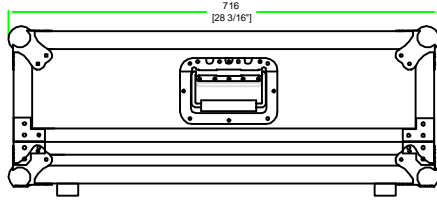

# RRSQ6DH

FRONT VIEW

LEFT VIEW

BACK VIEW

RIGHT VIEW

C-C VIEW

TOP VIEW OF COVER

D-D VIEW

A-A VIEW

CROSS SECTION

TOP VIEW OF BASE

B-B VIEW

	SKU: RRSQ6DH	BY:
	UPC: NA	ROAD READY CASES
APPROVAL SIGNATURE :		DATE :
DRAWING DATE :	SCALE :	DRAWING NUMBER :
02 / 02 / 2018	1:12	1/1
REVISION :		NA