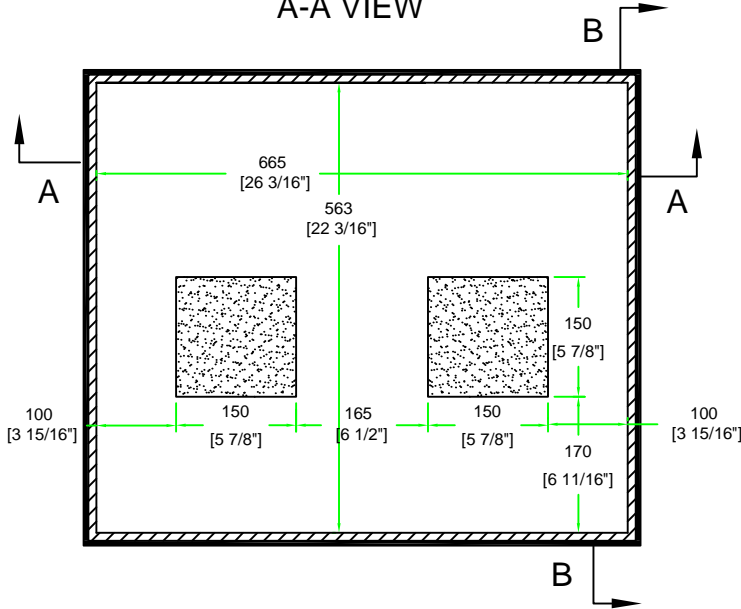

RRVSS22

with 5mm plywood

	SKU: RRVSS22	BY:	
	UPC: NA	ROAD READY CASES	
APPROVAL SIGNATURE: _____		DATE: _____	
DRAWING DATE:	SCALE:	DRAWING NUMBER:	REVISION:
09 / 23 / 2016	1:9	2/2	NA

RRVSS22

A-A VIEW

with 10mm eva in cover

TOP VIEW OF COVER

B-B VIEW

C-C VIEW

with 10mm eva in base

TOP VIEW OF BASE

D-D VIEW

SKU: RRVSS22	BY:	ROAD READY CASES	
UPC: NA	APPROVAL SIGNATURE:	DATE:	
DRAWING DATE:	SCALE:	DRAWING NUMBER:	REVISION:
09 / 23 / 2016	1:9	2/2	NA