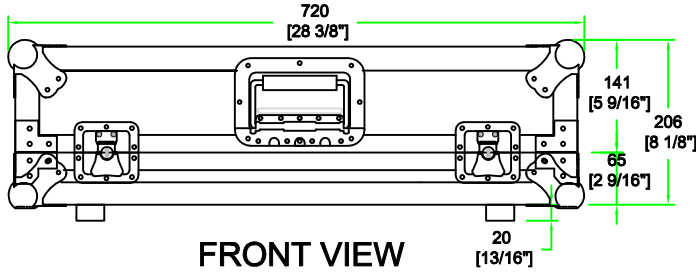

RRVSS22

with 5mm plywood

	SKU: RRVSS22	BY:	
	UPC: NA	ROAD READY CASES	
APPROVAL SIGNATURE: _____		DATE: _____	
DRAWING DATE:	SCALE:	DRAWING NUMBER:	REVISION:
09 / 23 / 2016	1:9	2/2	NA

RRVSS22

A-A VIEW

with 10mm eva in cover

TOP VIEW OF COVER

B-B VIEW

C-C VIEW

with 10mm eva in base

TOP VIEW OF BASE

D-D VIEW

SKU: RRVSS22	BY:	ROAD READY CASES	
UPC: NA	APPROVAL SIGNATURE:	DATE:	
DRAWING DATE:	SCALE:	DRAWING NUMBER:	REVISION:
09 / 23 / 2016	1:9	2/2	NA