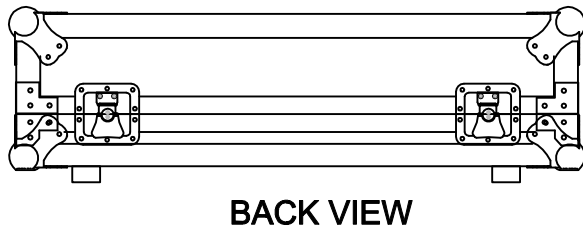

RRVSS22

with 5mm plywood

	SKU: RRVSS22	BY:	
	UPC: NA	ROAD READY CASES	
APPROVAL SIGNATURE: _____		DATE: _____	
DRAWING DATE:	SCALE:	DRAWING NUMBER:	REVISION:
09 / 23 / 2016	1:9	2/2	NA

RRVSS22

A-A VIEW

with 10mm eva in cover

TOP VIEW OF COVER

B-B VIEW

C-C VIEW

with 10mm eva in base

TOP VIEW OF BASE

D-D VIEW

SKU: RRVSS22	BY:	ROAD READY CASES	
UPC: NA	APPROVAL SIGNATURE:	DATE:	
DRAWING DATE:	SCALE:	DRAWING NUMBER:	REVISION:
09 / 23 / 2016	1:9	2/2	NA