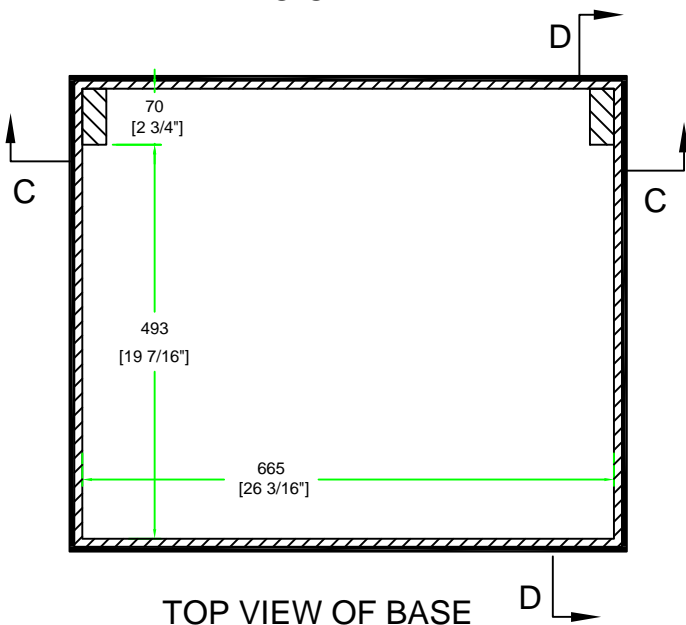

RRVSS22

with 5mm plywood

	SKU: RRVSS22	BY:	
	UPC: NA	ROAD READY CASES	
APPROVAL SIGNATURE: _____		DATE: _____	
DRAWING DATE:	SCALE:	DRAWING NUMBER:	REVISION:
09 / 23 / 2016	1:9	2/2	NA

RRVSS22

A-A VIEW

with 10mm eva in cover

TOP VIEW OF COVER

B-B VIEW

C-C VIEW

with 10mm eva in base

TOP VIEW OF BASE

D-D VIEW

SKU: RRVSS22	BY:	ROAD READY CASES	
UPC: NA	APPROVAL SIGNATURE:	DATE:	
DRAWING DATE:	SCALE:	DRAWING NUMBER:	REVISION:
09 / 23 / 2016	1:9	2/2	NA