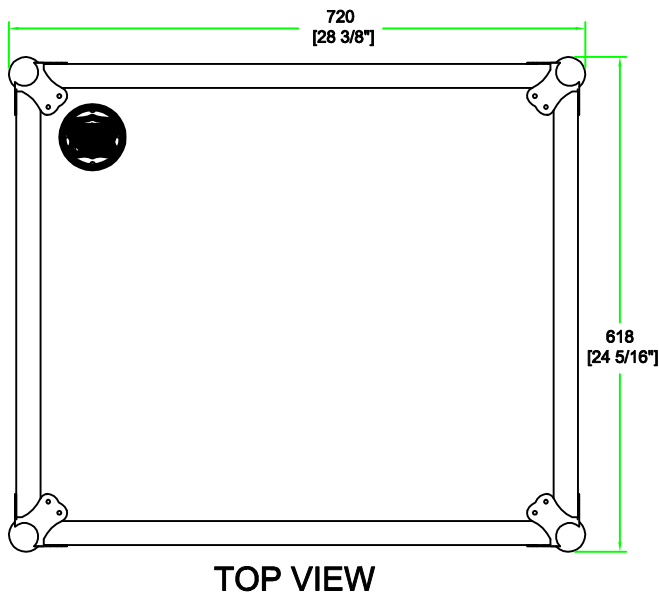

RRVSS22

with 5mm plywood

	SKU: RRVSS22	BY:	
	UPC: NA	ROAD READY CASES	
APPROVAL SIGNATURE: _____		DATE: _____	
DRAWING DATE:	SCALE:	DRAWING NUMBER:	REVISION:
09 / 23 / 2016	1:9	2/2	NA

RRVSS22

A-A VIEW

with 10mm eva in cover

TOP VIEW OF COVER

B-B VIEW

C-C VIEW

with 10mm eva in base

TOP VIEW OF BASE

D-D VIEW

SKU: RRVSS22	BY:	ROAD READY CASES	
UPC: NA	APPROVAL SIGNATURE:	DATE:	
DRAWING DATE:	SCALE:	DRAWING NUMBER:	REVISION:
09 / 23 / 2016	1:9	2/2	NA