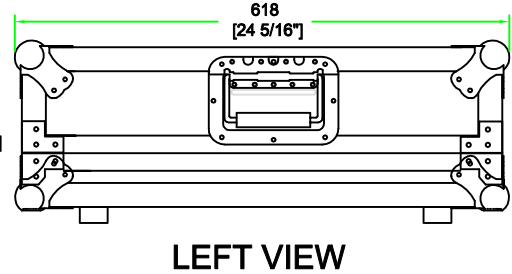

RRVSS22

with 5mm plywood

	SKU: RRVSS22	BY:	
	UPC: NA	ROAD READY CASES	
APPROVAL SIGNATURE: _____		DATE: _____	
DRAWING DATE:	SCALE:	DRAWING NUMBER:	REVISION:
09 / 23 / 2016	1:9	2/2	NA

RRVSS22

A-A VIEW

with 10mm eva in cover

TOP VIEW OF COVER

B-B VIEW

C-C VIEW

with 10mm eva in base

TOP VIEW OF BASE

D-D VIEW

SKU: RRVSS22	BY:	ROAD READY CASES	
UPC: NA	APPROVAL SIGNATURE:	DATE:	
DRAWING DATE:	SCALE:	DRAWING NUMBER:	REVISION:
09 / 23 / 2016	1:9	2/2	NA