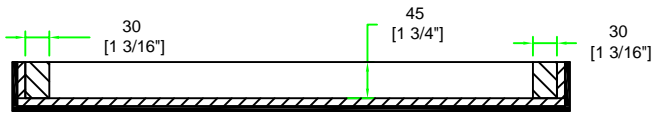

RRVSS22

with 5mm plywood

	SKU: RRVSS22	BY:	
	UPC: NA	ROAD READY CASES	
APPROVAL SIGNATURE: _____		DATE: _____	
DRAWING DATE:	SCALE:	DRAWING NUMBER:	REVISION:
09 / 23 / 2016	1:9	2/2	NA

RRVSS22

A-A VIEW

with 10mm eva in cover

TOP VIEW OF COVER

B-B VIEW

C-C VIEW

with 10mm eva in base

TOP VIEW OF BASE

D-D VIEW

SKU: RRVSS22	BY:	ROAD READY CASES	
UPC: NA	APPROVAL SIGNATURE:	DATE:	
DRAWING DATE:	SCALE:	DRAWING NUMBER:	REVISION:
09 / 23 / 2016	1:9	2/2	NA