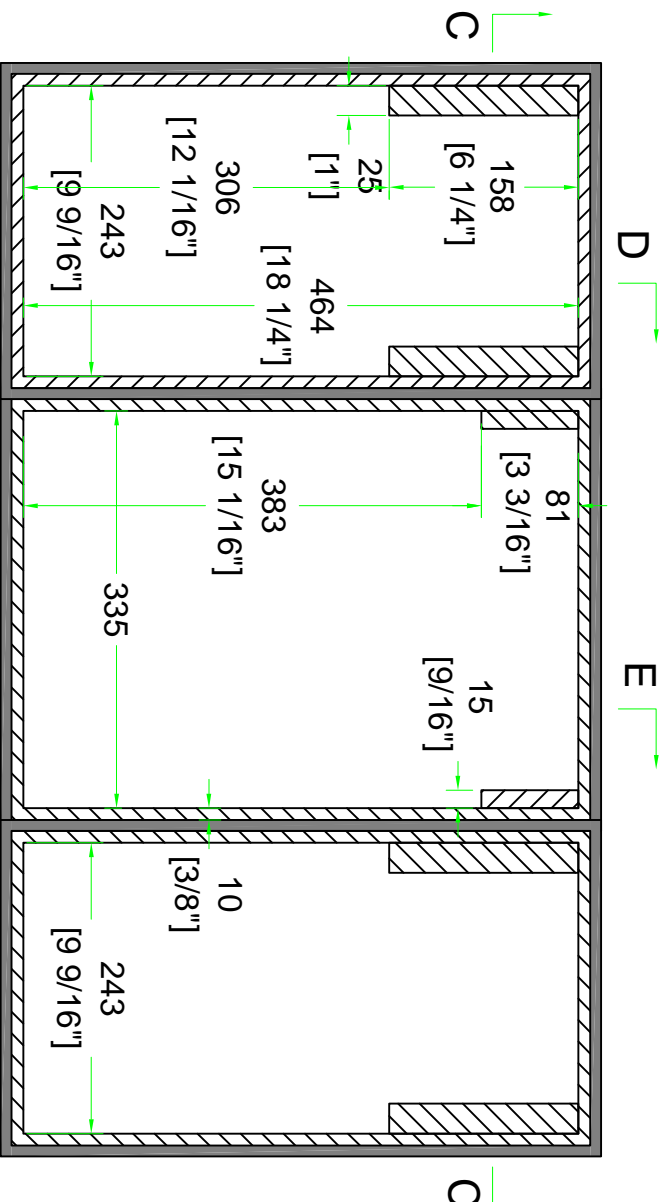

# RRXDJ70012W

FRONT VIEW

LEFT VIEW

BACK VIEW

RIGHT VIEW

TOP VIEW

lined with 9mm plywood.

SKU: RRXDJ70012W	BY:	ROAD READY CASES	
UPC: NA			
APPROVAL SIGNATURE:	DATE:		
DRAWING DATE: 11 / 03 / 2015	SCALE: 1:8	DRAWING NUMBER: 1/3	REVISION: NA

# RRXDJ70012W

A-A VIEW

TOP VIEW OF COVER

B-B VIEW

SKU: RRXDJ70012W		BY:	
UPC: NA		ROAD READY CASES	
APPROVAL SIGNATURE:		DATE:	
DRAWING DATE:	SCALE:	DRAWING NUMBER:	REVISION:
11 / 03 / 2015	1:6	2/3	NA

# RRXDJ70012W

C-C VIEW  
[1 7/16"]

TOP VIEW OF BASE

D-D VIEW

E-E VIEW

SKU: RRXDJ70012W	BY:
UPC: NA	ROAD READY CASES
APPROVAL SIGNATURE:	DATE:
DRAWING DATE: 11 / 03 / 2015	SCALE: 1:6
	DRAWING NUMBER: 3/3
	REVISION: NA