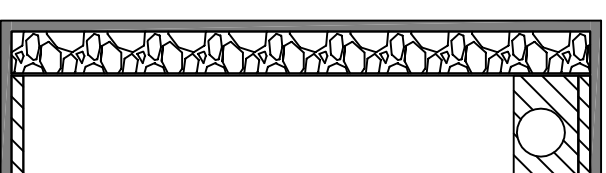

# RRXDJ70012W

A-A VIEW

TOP VIEW OF COVER

B-B VIEW

SKU: RRXDJ70012W		BY:	
UPC: NA		ROAD READY CASES	
APPROVAL SIGNATURE:		DATE:	
DRAWING DATE:	SCALE:	DRAWING NUMBER:	REVISION:
11 / 03 / 2015	1:6	2/3	NA

# RRXDJ70012W

C-C VIEW  
[1 7/16"]

TOP VIEW OF BASE

D-D VIEW

E-E VIEW

SKU: RRXDJ70012W	BY:
UPC: NA	ROAD READY CASES
APPROVAL SIGNATURE:	DATE:
DRAWING DATE: 11 / 03 / 2015	SCALE: 1:6
	DRAWING NUMBER: 3/3
	REVISION: NA