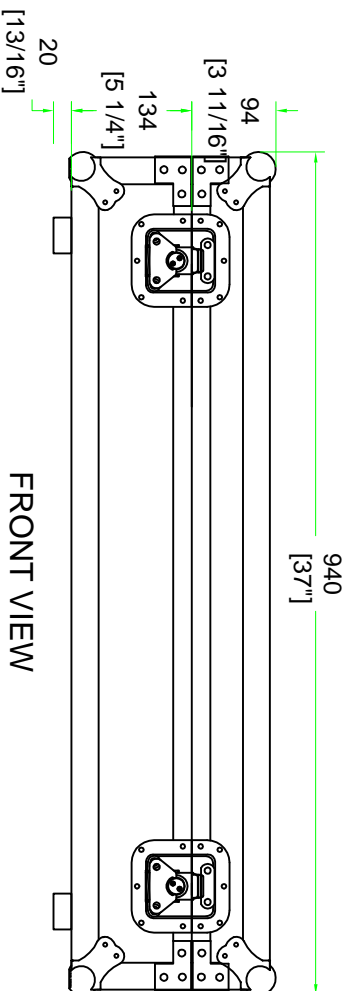

# RRXDJ70012W

FRONT VIEW

LEFT VIEW

BACK VIEW

RIGHT VIEW

TOP VIEW

lined with 9mm plywood.

SKU: RRXDJ70012W	BY:	ROAD READY CASES	
UPC: NA			
APPROVAL SIGNATURE:	DATE:		
DRAWING DATE: 11 / 03 / 2015	SCALE: 1:8	DRAWING NUMBER: 1/3	REVISION: NA

# RRXDJ70012W

A-A VIEW

TOP VIEW OF COVER

B-B VIEW

SKU: RRXDJ70012W		BY:	
UPC: NA		ROAD READY CASES	
APPROVAL SIGNATURE:		DATE:	
DRAWING DATE:	SCALE:	DRAWING NUMBER:	REVISION:
11 / 03 / 2015	1:6	2/3	NA

# RRXDJ70012W

C-C VIEW  
[1 7/16"]

TOP VIEW OF BASE

D-D VIEW

E-E VIEW

SKU: RRXDJ70012W	BY:
UPC: NA	ROAD READY CASES
APPROVAL SIGNATURE:	DATE:
DRAWING DATE: 11 / 03 / 2015	SCALE: 1:6
	DRAWING NUMBER: 3/3
	REVISION: NA