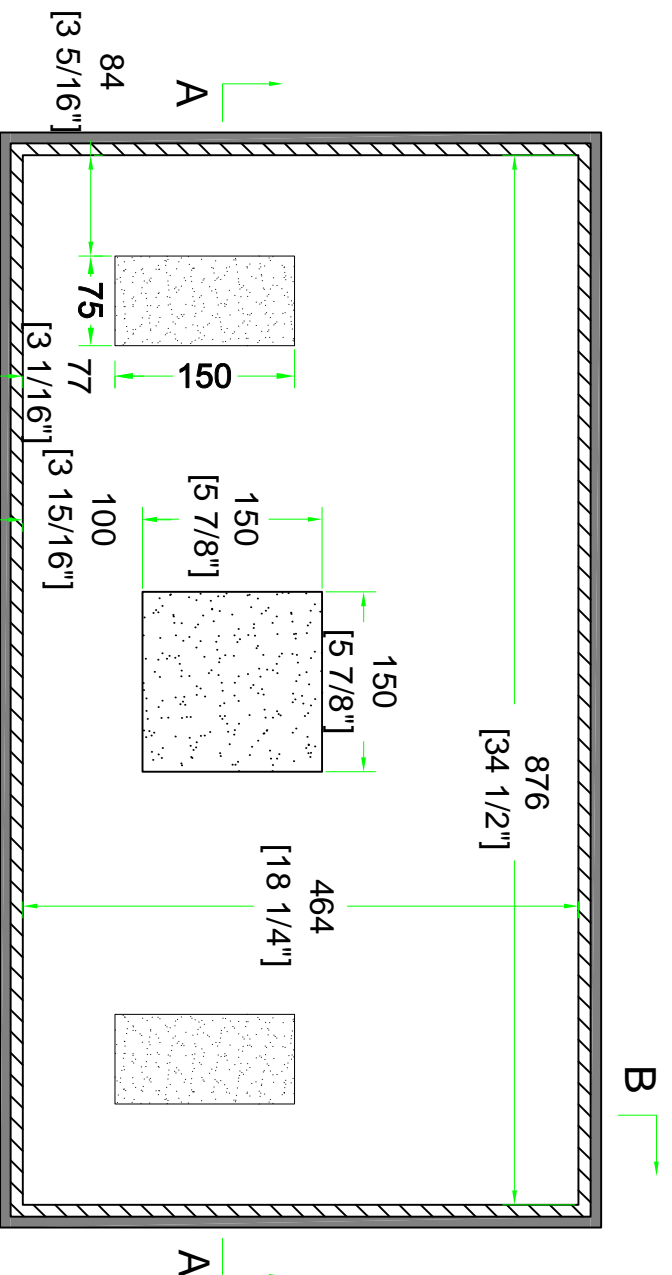

# RRXDJ70012W

FRONT VIEW

LEFT VIEW

BACK VIEW

RIGHT VIEW

TOP VIEW

lined with 9mm plywood.

SKU: RRXDJ70012W	BY:	ROAD READY CASES	
UPC: NA			
APPROVAL SIGNATURE:	DATE:		
DRAWING DATE: 11 / 03 / 2015	SCALE: 1:8	DRAWING NUMBER: 1/3	REVISION: NA

# RRXDJ70012W

A-A VIEW

TOP VIEW OF COVER

B-B VIEW

SKU: RRXDJ70012W		BY:	
UPC: NA		ROAD READY CASES	
APPROVAL SIGNATURE:		DATE:	
DRAWING DATE:	SCALE:	DRAWING NUMBER:	REVISION:
11 / 03 / 2015	1:6	2/3	NA

# RRXDJ70012W

C-C VIEW  
[1 7/16"]

TOP VIEW OF BASE

D-D VIEW

E-E VIEW

SKU: RRXDJ70012W	BY:
UPC: NA	ROAD READY CASES
APPROVAL SIGNATURE:	DATE:
DRAWING DATE: 11 / 03 / 2015	SCALE: 1:6
	DRAWING NUMBER: 3/3
	REVISION: NA