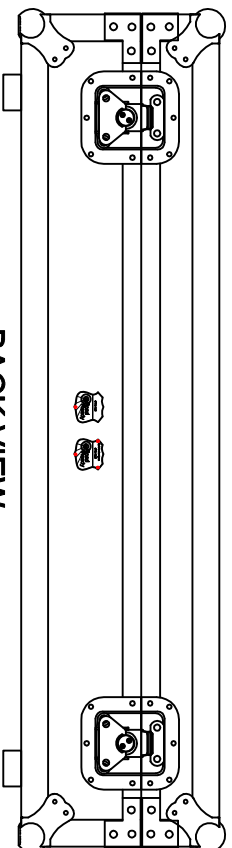

# RRXDJ70012W

FRONT VIEW

LEFT VIEW

BACK VIEW

RIGHT VIEW

TOP VIEW

lined with 9mm plywood.

SKU: RRXDJ70012W	BY:	ROAD READY CASES	
UPC: NA			
APPROVAL SIGNATURE:	DATE:		
DRAWING DATE: 11 / 03 / 2015	SCALE: 1:8	DRAWING NUMBER: 1/3	REVISION: NA

# RRXDJ70012W

A-A VIEW

TOP VIEW OF COVER

B-B VIEW

SKU: RRXDJ70012W		BY:	
UPC: NA		ROAD READY CASES	
APPROVAL SIGNATURE:		DATE:	
DRAWING DATE:	SCALE:	DRAWING NUMBER:	REVISION:
11 / 03 / 2015	1:6	2/3	NA

# RRXDJ70012W

C-C VIEW  
[1 7/16"]

TOP VIEW OF BASE

D-D VIEW

E-E VIEW

SKU: RRXDJ70012W	BY:
UPC: NA	ROAD READY CASES
APPROVAL SIGNATURE:	DATE:
DRAWING DATE: 11 / 03 / 2015	SCALE: 1:6
	DRAWING NUMBER: 3/3
	REVISION: NA