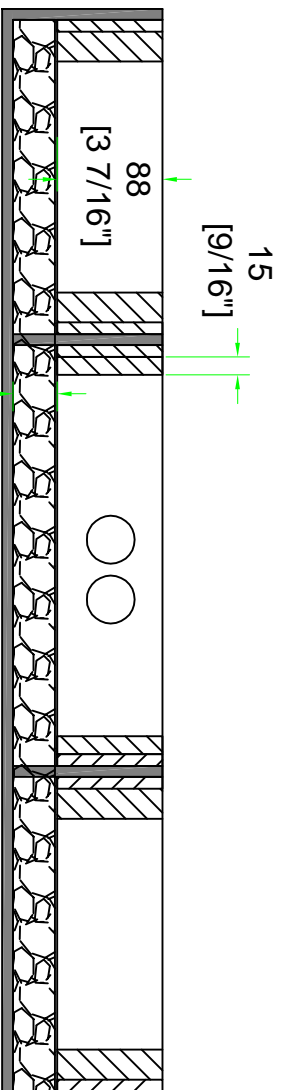

# RRXDJ70012W

FRONT VIEW

LEFT VIEW

BACK VIEW

RIGHT VIEW

TOP VIEW

lined with 9mm plywood.

SKU: RRXDJ70012W	BY:	ROAD READY CASES	
UPC: NA			
APPROVAL SIGNATURE:	DATE:		
DRAWING DATE: 11 / 03 / 2015	SCALE: 1:8	DRAWING NUMBER: 1/3	REVISION: NA

# RRXDJ70012W

A-A VIEW

TOP VIEW OF COVER

B-B VIEW

SKU: RRXDJ70012W		BY:	
UPC: NA		ROAD READY CASES	
APPROVAL SIGNATURE:		DATE:	
DRAWING DATE:	SCALE:	DRAWING NUMBER:	REVISION:
11 / 03 / 2015	1:6	2/3	NA

# RRXDJ70012W

C-C VIEW  
[1 7/16"]

TOP VIEW OF BASE

D-D VIEW

E-E VIEW

SKU: RRXDJ70012W	BY:
UPC: NA	ROAD READY CASES
APPROVAL SIGNATURE:	DATE:
DRAWING DATE: 11 / 03 / 2015	SCALE: 1:6
	DRAWING NUMBER: 3/3
	REVISION: NA