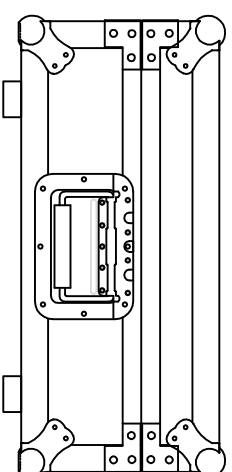

# RRXDJ70012W

FRONT VIEW

LEFT VIEW

BACK VIEW

RIGHT VIEW

TOP VIEW

lined with 9mm plywood.

SKU: RRXDJ70012W	BY:	ROAD READY CASES	
UPC: NA			
APPROVAL SIGNATURE:	DATE:		
DRAWING DATE: 11 / 03 / 2015	SCALE: 1:8	DRAWING NUMBER: 1/3	REVISION: NA

# RRXDJ70012W

A-A VIEW

TOP VIEW OF COVER

B-B VIEW

SKU: RRXDJ70012W		BY:	
UPC: NA		ROAD READY CASES	
APPROVAL SIGNATURE:		DATE:	
DRAWING DATE:	SCALE:	DRAWING NUMBER:	REVISION:
11 / 03 / 2015	1:6	2/3	NA

# RRXDJ70012W

C-C VIEW  
[1 7/16"]

TOP VIEW OF BASE

D-D VIEW

E-E VIEW

SKU: RRXDJ70012W	BY:
UPC: NA	ROAD READY CASES
APPROVAL SIGNATURE:	DATE:
DRAWING DATE: 11 / 03 / 2015	SCALE: 1:6
	DRAWING NUMBER: 3/3
	REVISION: NA