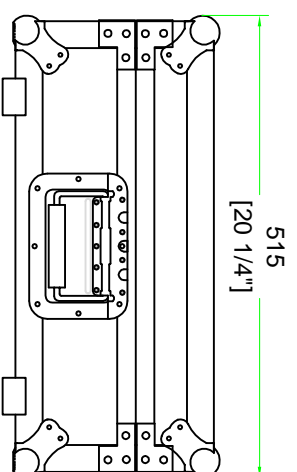

# RRXDJ70012W

FRONT VIEW

LEFT VIEW

BACK VIEW

RIGHT VIEW

TOP VIEW

lined with 9mm plywood.

SKU: RRXDJ70012W	BY:	ROAD READY CASES	
UPC: NA			
APPROVAL SIGNATURE:	DATE:		
DRAWING DATE: 11 / 03 / 2015	SCALE: 1:8	DRAWING NUMBER: 1/3	REVISION: NA

# RRXDJ70012W

A-A VIEW

TOP VIEW OF COVER

B-B VIEW

SKU: RRXDJ70012W		BY:	
UPC: NA		ROAD READY CASES	
APPROVAL SIGNATURE:		DATE:	
DRAWING DATE:	SCALE:	DRAWING NUMBER:	REVISION:
11 / 03 / 2015	1:6	2/3	NA

# RRXDJ70012W

C-C VIEW  
[1 7/16"]

TOP VIEW OF BASE

D-D VIEW

E-E VIEW

SKU: RRXDJ70012W	BY:
UPC: NA	ROAD READY CASES
APPROVAL SIGNATURE:	DATE:
DRAWING DATE: 11 / 03 / 2015	SCALE: 1:6
	DRAWING NUMBER: 3/3
	REVISION: NA