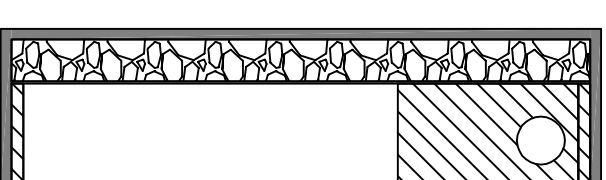

# RRXDJ70012W

FRONT VIEW

LEFT VIEW

BACK VIEW

RIGHT VIEW

TOP VIEW

lined with 9mm plywood.

SKU: RRXDJ70012W	BY:	ROAD READY CASES	
UPC: NA			
APPROVAL SIGNATURE:	DATE:		
DRAWING DATE: 11 / 03 / 2015	SCALE: 1:8	DRAWING NUMBER: 1/3	REVISION: NA

# RRXDJ70012W

A-A VIEW

TOP VIEW OF COVER

B-B VIEW

SKU: RRXDJ70012W		BY:	
UPC: NA		ROAD READY CASES	
APPROVAL SIGNATURE:		DATE:	
DRAWING DATE:	SCALE:	DRAWING NUMBER:	REVISION:
11 / 03 / 2015	1:6	2/3	NA

# RRXDJ70012W

C-C VIEW  
[1 7/16"]

TOP VIEW OF BASE

D-D VIEW

E-E VIEW

SKU: RRXDJ70012W	BY:
UPC: NA	ROAD READY CASES
APPROVAL SIGNATURE:	DATE:
DRAWING DATE: 11 / 03 / 2015	SCALE: 1:6
	DRAWING NUMBER: 3/3
	REVISION: NA