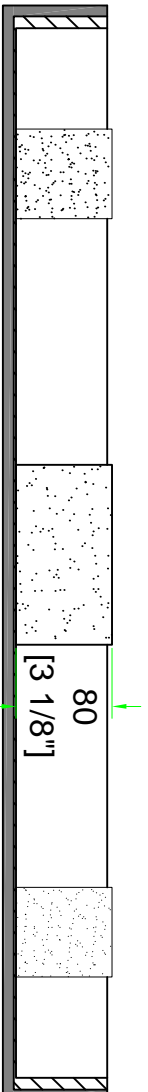

# RRXDJ70012W

FRONT VIEW

LEFT VIEW

BACK VIEW

RIGHT VIEW

TOP VIEW

lined with 9mm plywood.

SKU: RRXDJ70012W	BY:	ROAD READY CASES	
UPC: NA			
APPROVAL SIGNATURE:	DATE:		
DRAWING DATE: 11 / 03 / 2015	SCALE: 1:8	DRAWING NUMBER: 1/3	REVISION: NA

# RRXDJ70012W

A-A VIEW

TOP VIEW OF COVER

B-B VIEW

SKU: RRXDJ70012W		BY:	
UPC: NA		ROAD READY CASES	
APPROVAL SIGNATURE:		DATE:	
DRAWING DATE:	SCALE:	DRAWING NUMBER:	REVISION:
11 / 03 / 2015	1:6	2/3	NA

# RRXDJ70012W

C-C VIEW  
[1 7/16"]

TOP VIEW OF BASE

D-D VIEW

E-E VIEW

SKU: RRXDJ70012W	BY:
UPC: NA	ROAD READY CASES
APPROVAL SIGNATURE:	DATE:
DRAWING DATE: 11 / 03 / 2015	SCALE: 1:6
	DRAWING NUMBER: 3/3
	REVISION: NA