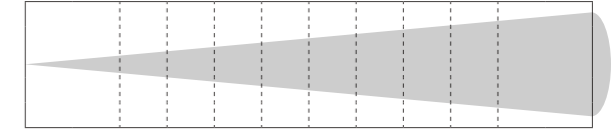

FOS Pictor

350W 6 color profile zoom

FOS Pictor is a 350W LED profile spot with RGBALC color mix-ing. A good replacement of the tungsten source. It creates a flat and even color mixing.

Key features:

- 350W RGBALC six color LED
- Super flat and even color mixing
- 3000K - 8000K color temperature
- 18-38° "all-in-one" zoom range
- Smooth dimming, flicker free
- High CRI of 95, TLCI 95(CT channel)
- Rotary, key, DMX control of dimmer
- Intelligent temperature control
- DMX, RDM function
- Engine and lens compatible with industry standard

Application:

- Theatre, church
- Museum
- Exhibition lighting

Accessories:

Photometric

R(lx)	8890	2470	1190	651	446	279	208	162	124	106
G(lx)	32200	6380	2880	1640	1070	716	513	423	326	263
B(lx)	3470	1000	446	254	163	111	75	65	50	40
A(lx)	17300	4910	2250	1260	832	549	397	322	249	207
L(lx)	30000	8510	3890	2150	1440	955	696	562	428	357
C(lx)	8660	2580	1140	662	420	291	196	169	131	103
Full on(lx)	65600	22600	10400	5780	3920	2520	1900	1490	1130	969

Distance(m)	2	3	4	5	6	7	8	9	10
Spot Diam(m)	0.60	0.90	1.20	1.49	1.79	2.09	2.39	2.69	2.99

Min. Spot - 18°

R(lx)	3360	965	392	227	140	103	70	56	44	37
G(lx)	8160	2330	1010	552	354	255	180	139	111	92
B(lx)	1260	356	154	82	53	36	27	21	16	15
A(lx)	6390	1820	777	429	275	194	139	109	86	72
L(lx)	11300	3170	1350	751	477	341	240	191	150	124
C(lx)	3370	906	406	212	140	95	61	55	42	37
Full on(lx)	24900	8720	3570	2030	1260	914	635	521	402	324

Distance(m)	2	3	4	5	6	7	8	9	10
Spot Diam(m)	1.14	1.71	2.28	2.85	3.42	3.99	4.56	5.13	5.7

Max. Spot - 38°

Color Temperature Channel-CRI

Technical Data

Power supply:	AC100 - 240V, 50/60Hz
Light source:	350W RGBALC LED
Color mixing:	RGBALC(amber, lime, cyan)
Color temperature:	3000K ~ 8000K tunable
Zoom range:	18° - 38°
Color Rendition:	CRI, TLCI≥95(CT channel), CRI 85(full on)
Power connection:	PowerCON in & out
Signal connection:	3-pin XLR in & out(5-pin opt.),
Control channels:	2/8/12
Control mode:	Rotary, DMX, and RDM