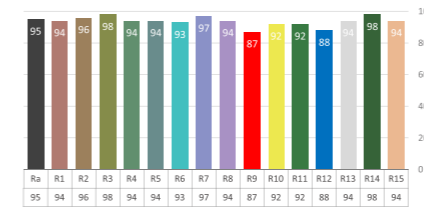

FOS Pictor

350W 6 color profile zoom

FOS Pictor is a 350W LED profile spot with RGBALC color mix-ing. A good replacement of the tungsten source. It creates a flat and even color mixing.

Key features:

- 350W RGBALC six color LED
- Super flat and even color mixing
- 3000K - 8000K color temperature
- 18-38° "all-in-one" zoom range
- Smooth dimming, flicker free
- High CRI of 95, TLCI 95(CT channel)
- Rotary, key, DMX control of dimmer
- Intelligent temperature control
- DMX, RDM function
- Engine and lens compatible with industry standard

Distance(m)	2	3	4	5	6	7	8	9	10
Spot Diam(m)	0.60	0.90	1.20	1.49	1.79	2.09	2.39	2.69	2.99

Min. Spot - 18°

R(lx)	3360	965	392	227	140	103	70	56	44	37
G(lx)	8160	2330	1010	552	354	255	180	139	111	92
B(lx)	1260	356	154	82	53	36	27	21	16	15
A(lx)	6390	1820	777	429	275	194	139	109	86	72
L(lx)	11300	3170	1350	751	477	341	240	191	150	124
C(lx)	3370	906	406	212	140	95	61	55	42	37
Full on(lx)	24900	8720	3570	2030	1260	914	635	521	402	324

Distance(m)	2	3	4	5	6	7	8	9	10
Spot Diam(m)	1.14	1.71	2.28	2.85	3.42	3.99	4.56	5.13	5.7

Max. Spot - 38°

Color Temperature Channel-CRI

Technical Data

Power supply:	AC100 - 240V, 50/60Hz
Light source:	350W RGBALC LED
Color mixing:	RGBALC(amber, lime, cyan)
Color temperature:	3000K ~ 8000K tunable
Zoom range:	18° - 38°
Color Rendition:	CRI, TLCI≥95(CT channel), CRI 85(full on)
Power connection:	PowerCON in & out
Signal connection:	3-pin XLR in & out(5-pin opt.),
Control channels:	2/8/12
Control mode:	Rotary, DMX, and RDM