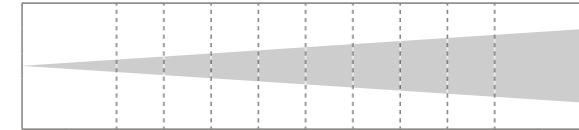

FOS Pictor

350W 6 color profile zoom

FOS Pictor is a 350W LED profile spot with RGBALC color mix-ing. A good replacement of the tungsten source. It creates a flat and even color mixing.

Key features:

- 350W RGBALC six color LED
- Super flat and even color mixing
- 3000K - 8000K color temperature
- 18-38° "all-in-one" zoom range
- Smooth dimming, flicker free
- High CRI of 95, TLCI 95(CT channel)
- Rotary, key, DMX control of dimmer
- Intelligent temperature control
- DMX, RDM function
- Engine and lens compatible with industry standard

Application:

- Theatre, church
- Museum
- Exhibition lighting

Accessories:

Photometric

R(lx)	8890	2470	1190	651	446	279	208	162	124	106
G(lx)	32200	6380	2880	1640	1070	716	513	423	326	263
B(lx)	3470	1000	446	254	163	111	75	65	50	40
A(lx)	17300	4910	2250	1260	832	549	397	322	249	207
L(lx)	30000	8510	3890	2150	1440	955	696	562	428	357
C(lx)	8660	2580	1140	662	420	291	196	169	131	103
Full on(lx)	65600	22600	10400	5780	3920	2520	1900	1490	1130	969

Distance(m)	2	3	4	5	6	7	8	9	10
Spot Diam(m)	0.60	0.90	1.20	1.49	1.79	2.09	2.39	2.69	2.99

Min. Spot - 18°

R(lx)	3360	965	392	227	140	103	70	56	44	37
G(lx)	8160	2330	1010	552	354	255	180	139	111	92
B(lx)	1260	356	154	82	53	36	27	21	16	15
A(lx)	6390	1820	777	429	275	194	139	109	86	72
L(lx)	11300	3170	1350	751	477	341	240	191	150	124
C(lx)	3370	906	406	212	140	95	61	55	42	37
Full on(lx)	24900	8720	3570	2030	1260	914	635	521	402	324

Distance(m)	2	3	4	5	6	7	8	9	10
Spot Diam(m)	1.14	1.71	2.28	2.85	3.42	3.99	4.56	5.13	5.7

Max. Spot - 38°

Color Temperature Channel-CRI

Technical Data

Power supply:	AC100 - 240V, 50/60Hz
Light source:	350W RGBALC LED
Color mixing:	RGBALC(amber, lime, cyan)
Color temperature:	3000K ~ 8000K tunable
Zoom range:	18° - 38°
Color Rendition:	CRI, TLCI≥95(CT channel), CRI 85(full on)
Power connection:	PowerCON in & out
Signal connection:	3-pin XLR in & out(5-pin opt.),
Control channels:	2/8/12
Control mode:	Rotary, DMX, and RDM