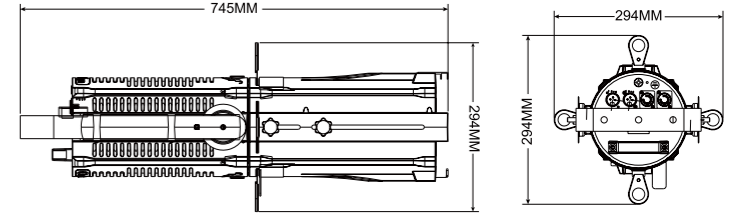

Distance(m)	2	3	4	5	6	7	8	9	10
Spot Diam(m)	0.60	0.90	1.20	1.49	1.79	2.09	2.39	2.69	2.99

Min. Spot - 18°

R(lx)	3360	965	392	227	140	103	70	56	44	37
G(lx)	8160	2330	1010	552	354	255	180	139	111	92
B(lx)	1260	356	154	82	53	36	27	21	16	15
A(lx)	6390	1820	777	429	275	194	139	109	86	72
L(lx)	11300	3170	1350	751	477	341	240	191	150	124
C(lx)	3370	906	406	212	140	95	61	55	42	37
Full on(lx)	24900	8720	3570	2030	1260	914	635	521	402	324

Distance(m)	2	3	4	5	6	7	8	9	10
Spot Diam(m)	1.14	1.71	2.28	2.85	3.42	3.99	4.56	5.13	5.7

Max. Spot - 38°

Color Temperature Channel-CRI

Technical Data

Power supply:	AC100 - 240V, 50/60Hz
Light source:	350W RGBALC LED
Color mixing:	RGBALC(amber, lime, cyan)
Color temperature:	3000K ~ 8000K tunable
Zoom range:	18° - 38°
Color Rendition:	CRI, TLCI≥95(CT channel), CRI 85(full on)
Power connection:	PowerCON in & out
Signal connection:	3-pin XLR in & out(5-pin opt.),
Control channels:	2/8/12
Control mode:	Rotary, DMX, and RDM

Housing:	Color black, engineering plastic
Size:	745 x 294 x 294mm
Package(carton):	790 x 350 x 360mm
N.W.:	8.7 kg
G.W.:	11.5 kg
Accessories(incl.):	Power cable, Gel frame, Safety rope
Accessories(opt.):	Gobo holder, Clamp
GOBOSize:	OD 58mm, image area 50mm
Compliance:	CE
Environment:	IP20