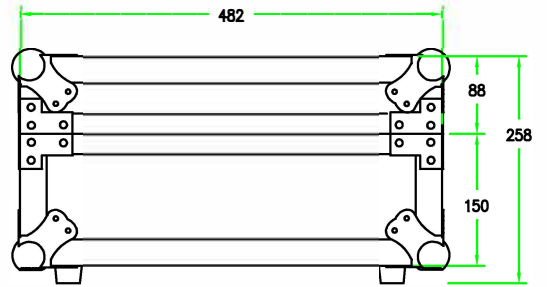

# RRC-RRFC2-750X450X200

FRONT VIEW

LEFT VIEW

BACK VIEW

RIGHT VIEW

TOP VIEW

	SKU : RRFC204	BY:		
	UPC : NA	ROAD READY CASES		
	APPROVAL SIGNATURE:	DATE:		
	DRAWING DATE:	SCALE:	DRAWING NUMBER:	REVISION:
	08 /26 / 2023	1:8	1/2	NA

# RRC-RRFC2-750X450X200

A-A VIEW

TOP VIEW OF COVER

B-B VIEW

C-C VIEW

Lined w/ 6mm EVA on sides  
and filled w/ 2 pcs of 50mm and  
1 pc of 30mm pick-fit foam

TOP VIEW OF BASE

D-D VIEW

	SKU: RRFC204	BY:		
	UPC: NA	ROAD READY CASES		
	APPROVAL SIGNATURE:	DATE:		
	DRAWING DATE:	SCALE:	DRAWING NUMBER:	REVISION:
	08 / 28 / 2023	1:8	2/2	NA