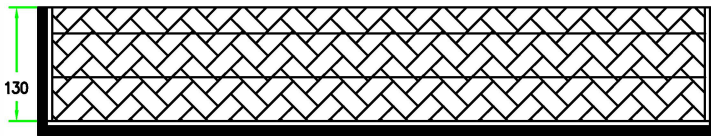

# RRC-RRFC2-750X450X200

A-A VIEW

TOP VIEW OF COVER

B-B VIEW

C-C VIEW

Lined w/ 6mm EVA on sides  
and filled w/ 2 pcs of 50mm and  
1 pc of 30mm pick-fit foam

TOP VIEW OF BASE

D-D VIEW