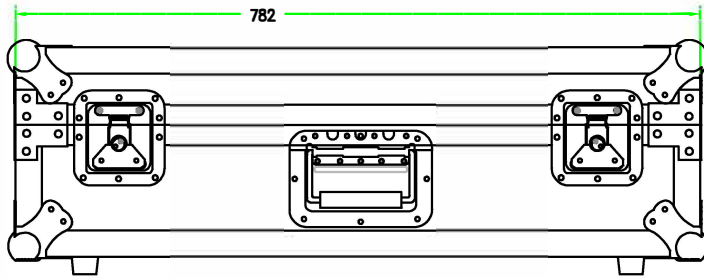

# RRC-RRFC2-750X450X200

FRONT VIEW

LEFT VIEW

BACK VIEW

RIGHT VIEW

TOP VIEW

	SKU : RRFC204	BY:		
	UPC : NA	ROAD READY CASES		
	APPROVAL SIGNATURE:	DATE:		
	DRAWING DATE:	SCALE:	DRAWING NUMBER:	REVISION:
	08 /26 / 2023	1:8	1/2	NA

# RRC-RRFC2-750X450X200

A-A VIEW

TOP VIEW OF COVER

B-B VIEW

C-C VIEW

Lined w/ 6mm EVA on sides  
and filled w/ 2 pcs of 50mm and  
1 pc of 30mm pick-fit foam

TOP VIEW OF BASE

D-D VIEW

	SKU: RRFC204	BY:		
	UPC: NA	ROAD READY CASES		
	APPROVAL SIGNATURE:	DATE:		
	DRAWING DATE:	SCALE:	DRAWING NUMBER:	REVISION:
	08 / 28 / 2023	1:8	2/2	NA