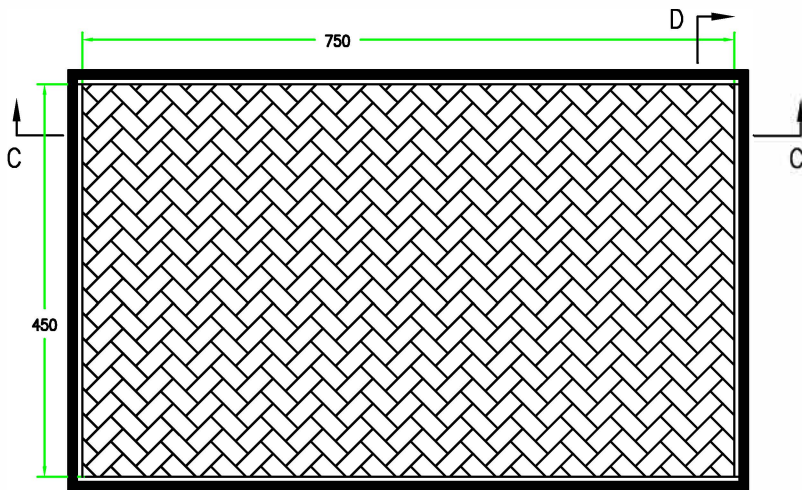

# RRC-RRFC2-750X450X200

A-A VIEW

TOP VIEW OF COVER

B-B VIEW

C-C VIEW

Lined w/ 6mm EVA on sides  
and filled w/ 2 pcs of 50mm and  
1 pc of 30mm pick-fit foam

TOP VIEW OF BASE

D-D VIEW

	SKU: RRFC204	BY:		
	UPC: NA	ROAD READY CASES		
	APPROVAL SIGNATURE:	DATE:		
	DRAWING DATE:	SCALE:	DRAWING NUMBER:	REVISION:
	08 / 28 / 2023	1:8	2/2	NA