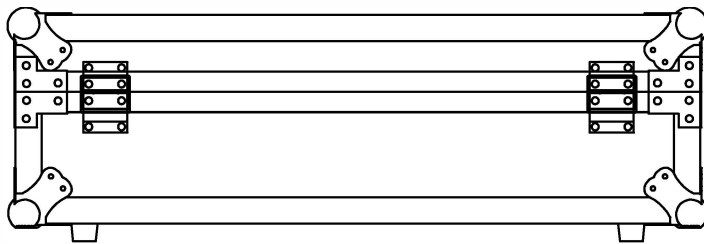

# RRC-RRFC2-750X450X200

FRONT VIEW

LEFT VIEW

BACK VIEW

RIGHT VIEW

TOP VIEW

	SKU : RRFC204	BY:		
	UPC : NA	ROAD READY CASES		
	APPROVAL SIGNATURE:	DATE:		
	DRAWING DATE:	SCALE:	DRAWING NUMBER:	REVISION:
	08 /26 / 2023	1:8	1/2	NA

# RRC-RRFC2-750X450X200

A-A VIEW

TOP VIEW OF COVER

B-B VIEW

C-C VIEW

Lined w/ 6mm EVA on sides  
and filled w/ 2 pcs of 50mm and  
1 pc of 30mm pick-fit foam

TOP VIEW OF BASE

D-D VIEW

	SKU: RRFC204	BY:		
	UPC: NA	ROAD READY CASES		
	APPROVAL SIGNATURE:	DATE:		
	DRAWING DATE:	SCALE:	DRAWING NUMBER:	REVISION:
	08 / 28 / 2023	1:8	2/2	NA