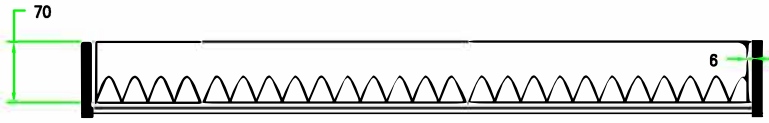

# RRC-RRFC2-750X450X200

A-A VIEW

TOP VIEW OF COVER

B-B VIEW

C-C VIEW

Lined w/ 6mm EVA on sides  
and filled w/ 2 pcs of 50mm and  
1 pc of 30mm pick-fit foam

TOP VIEW OF BASE

D-D VIEW