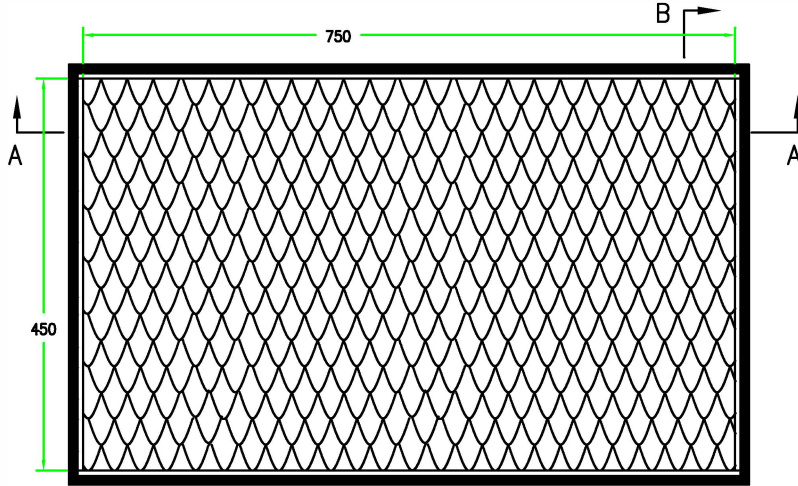

# RRC-RRFC2-750X450X200

FRONT VIEW

LEFT VIEW

BACK VIEW

RIGHT VIEW

TOP VIEW

	SKU : RRFC204	BY:		
	UPC : NA	ROAD READY CASES		
	APPROVAL SIGNATURE:	DATE:		
	DRAWING DATE:	SCALE:	DRAWING NUMBER:	REVISION:
	08 /26 / 2023	1:8	1/2	NA

# RRC-RRFC2-750X450X200

A-A VIEW

TOP VIEW OF COVER

B-B VIEW

C-C VIEW

Lined w/ 6mm EVA on sides  
and filled w/ 2 pcs of 50mm and  
1 pc of 30mm pick-fit foam

TOP VIEW OF BASE

D-D VIEW

	SKU: RRFC204	BY:		
	UPC: NA	ROAD READY CASES		
	APPROVAL SIGNATURE:	DATE:		
	DRAWING DATE:	SCALE:	DRAWING NUMBER:	REVISION:
	08 / 28 / 2023	1:8	2/2	NA