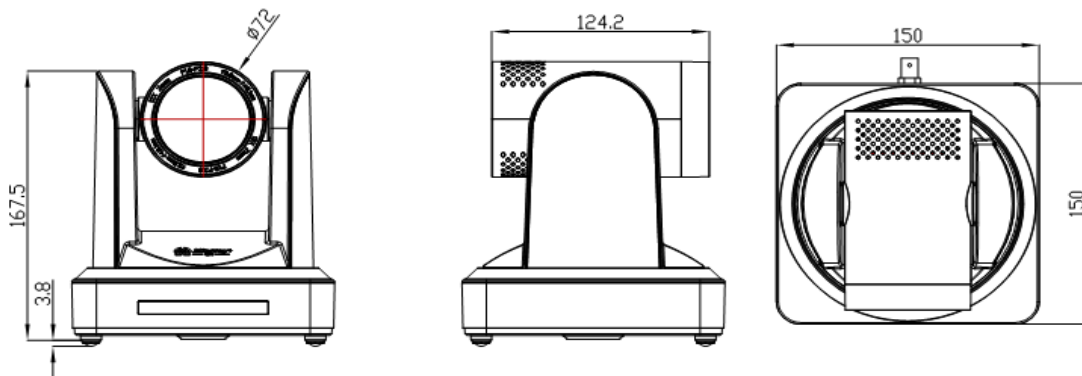

Camera Parameter

- 12X optical zoom
- USB3.0 video output
- Pan: 60°/sec, Tilt: 30°/sec
- f/1.8 to f/2.4 (fast lens, perfect picture even in low light)
- Full HD 1080p 60fps
- 340° pan; 120° tilt
- 72.5° FOV
- Multi-element, multi-coating
- Auto-focus optics
- Standard mount screw
- Flip horizontal/vertical, capable for reverse ceiling mount
- 0.5Lux Minimum Illumination
- 2D & 3D DNR
- White Balance: Auto / Manual / One Push / 3000K / 4000K / 5000K / 6500K
- SNR>55dB

Remote Control

- Zoom in/out
- Pan up/down left/right
- 10 camera presets

Interface

- Double streams outputs simultaneously and camera/speakerphone
- 3.5mm linear audio input;
- RS-232 Ring through RS232 output, RS-485
- Network Protocol: RTSP/RTMP, ONVIF

System Requirements*

- Windows
- Mac OS
- Linux

Hardware Requirements*

- USB 3.0 port

Power supply

- AC 110V ~ 220V
- Consumption: DC12/4A

Physical characteristics

- Dimension: 150×150×167.5mm /
- Weight: 1.4kg

Optional accessories

- Wall Mounting/Ceiling Mounting

Compliance and tools

- YUV, MJPEG, H.264, H.265
- USB 3.0 & USB 2.0 compatible
- UVC compatible

Compatible applications

Skype™, Zoom, Microsoft® Teams / Lync, Google Hangouts™, FaceTime®, Cisco Webex®, GoToMeeting®, Adobe® Connect™, BlueJeans, Vido™, Fuze, WebRTC

* For Full HD support, please check with your software application provider for system/hardware requirements.

Dimensions

Accessories

Ceiling mount

VLMCAM3

VLCAMSCREW

Wall mount

VLMCAM2

Monitor shelf

USB3.0 Cable extension

5 m	PROUSB3AAF5
10 m	PROUSB3AAF10
20 m	PROUSB3AAF20
30 m	PROUSB3AAF30