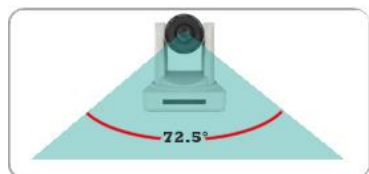

Ultra 72.5° Wide Angle View

The VLCAM230's ultra-wide angle for 72.5, resulting in top-quality crystal image performance. Enhanced pan/tilt and zoom motor performance make moving from preset to preset smoother. The wide field of view makes it easy to see everyone clearly.