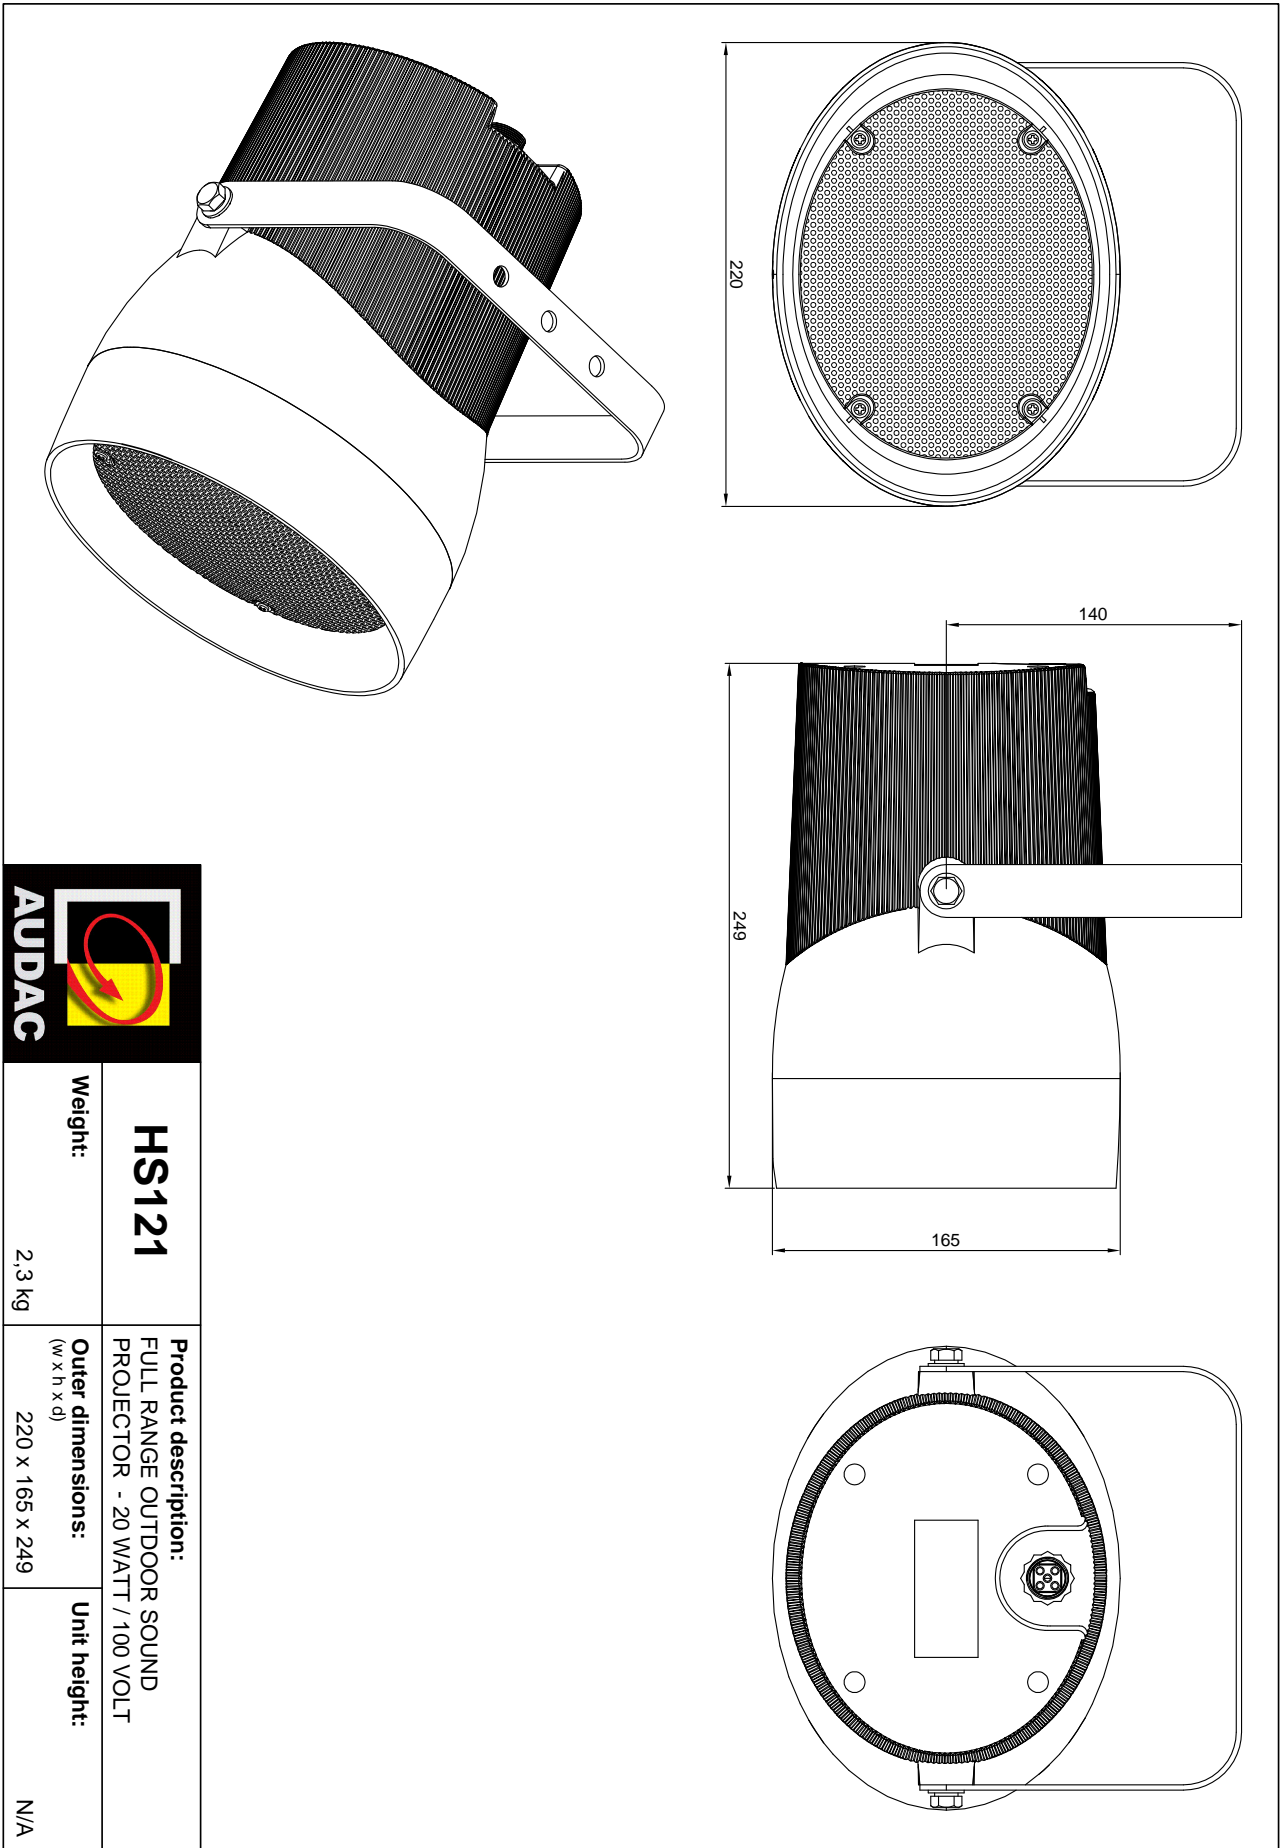

HS121

Outdoor sound projector 100V

The HS121 is a full range sound projector based on a 4" driver especially designed to provide quality sound with a long throw range in a wide variation of in- and outdoor applications. Its wide, smooth frequency response and high efficiency ensure high-fidelity music reproduction along with superb projection of clear and intelligible speech at very low distortion. It delivers a power of 20 Watt RMS in standard 8 Ohm systems with a maximum power of 40 Watt but it can also be used in 100V PA systems. The 100V line transformer has power taps for 20 Watt, 10 Watt and 5 Watt which can be selected by the special designed 5-pin waterproof connector. This connector allows selecting the desired power tapping depending on the angle of rotation of the connector. The housing is made of the strongest ABS material in a light-grey colour, ensuring a smooth blend of the loudspeaker in all different kinds of environments. The IP rating of IP65 makes it suitable for indoor as well as outdoor use. For safety reasons, the speaker is provided with an internal steel safety cable, which prevents the speaker from falling, even in situations where the housing of the speaker has been damaged or broken.

Product Features:

Dimensions		220 x 160 x 250 mm (W x H x D)
Weight		2 kg
Operating temperature		-10 °C ~ 50 °C
Construction		Fire retardant ABS
Front finish		Aluminium grill
Mounting & handling		Aluminium U bracket
Colours		Grey (RAL 7035)
Accessories	Included	Mounting bracket
		5-pin AWX5 connection cable
	Optional	AWC07 - AWX5 cable 0.7 m
		AWC25 - AWX25 cable 2.5 m
		AWC50 - AWX50 cable 5 m

Acoustical data graphs:

Horizontal Polars:

Vertical Polars:

Sensitivity:

Beamwidth (-3dB):

Directivity index:

	
HS121	Product description: FULL RANGE OUTDOOR SOUND PROJECTOR - 20 WATT / 100 VOLT
Weight: 2,3 kg	Outer dimensions: (w x h x d) 220 x 165 x 249
	Unit height: N/A