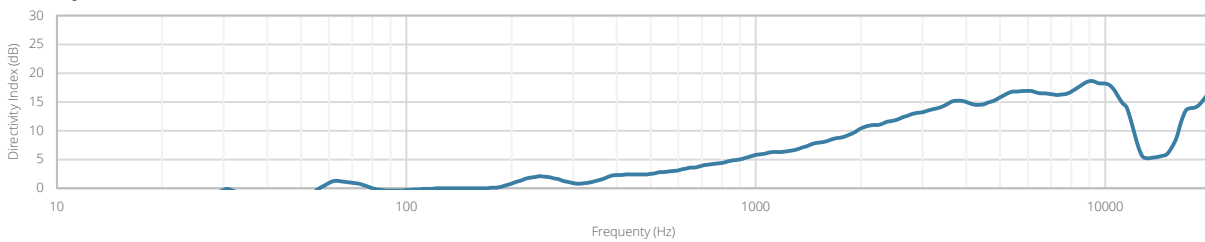

Acoustical data graphs:

Horizontal Polars:

Vertical Polars:

Sensitivity:

Beamwidth (-3dB):

Directivity index:

	
HS121	Product description: FULL RANGE OUTDOOR SOUND PROJECTOR - 20 WATT / 100 VOLT
Weight: 2,3 kg	Outer dimensions: (w x h x d) 220 x 165 x 249
	Unit height: N/A