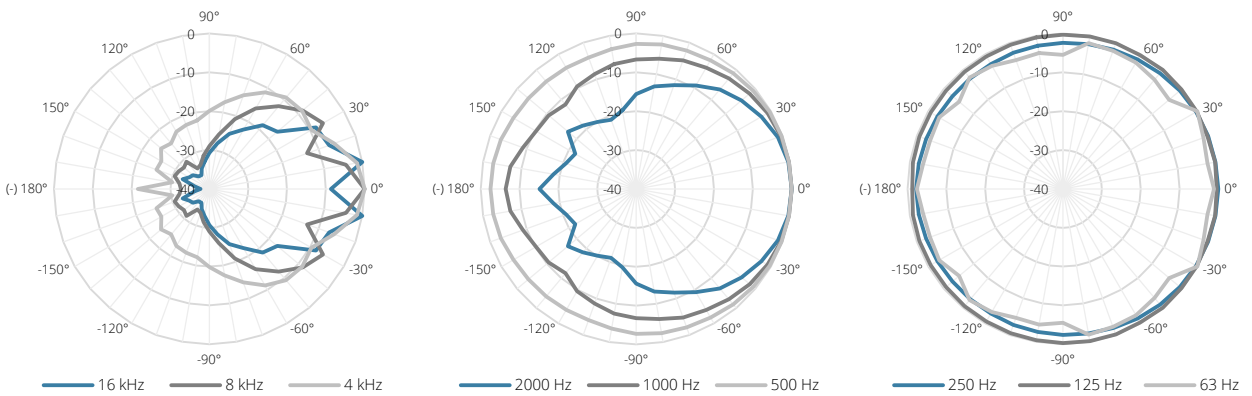

HS121

Outdoor sound projector 100V

The HS121 is a full range sound projector based on a 4" driver especially designed to provide quality sound with a long throw range in a wide variation of in- and outdoor applications. Its wide, smooth frequency response and high efficiency ensure high-fidelity music reproduction along with superb projection of clear and intelligible speech at very low distortion. It delivers a power of 20 Watt RMS in standard 8 Ohm systems with a maximum power of 40 Watt but it can also be used in 100V PA systems. The 100V line transformer has power taps for 20 Watt, 10 Watt and 5 Watt which can be selected by the special designed 5-pin waterproof connector. This connector allows selecting the desired power tapping depending on the angle of rotation of the connector. The housing is made of the strongest ABS material in a light-grey colour, ensuring a smooth blend of the loudspeaker in all different kinds of environments. The IP rating of IP65 makes it suitable for indoor as well as outdoor use. For safety reasons, the speaker is provided with an internal steel safety cable, which prevents the speaker from falling, even in situations where the housing of the speaker has been damaged or broken.

Product Features:

Dimensions		220 x 160 x 250 mm (W x H x D)
Weight		2 kg
Operating temperature		-10 °C ~ 50 °C
Construction		Fire retardant ABS
Front finish		Aluminium grill
Mounting & handling		Aluminium U bracket
Colours		Grey (RAL 7035)
Accessories	Included	Mounting bracket
		5-pin AWX5 connection cable
	Optional	AWC07 - AWX5 cable 0.7 m
		AWC25 - AWX25 cable 2.5 m
		AWC50 - AWX50 cable 5 m

Acoustical data graphs:

Horizontal Polars:

Vertical Polars:

Sensitivity:

Beamwidth (-3dB):

Directivity index:

	
HS121	Product description: FULL RANGE OUTDOOR SOUND PROJECTOR - 20 WATT / 100 VOLT
Weight: 2,3 kg	Outer dimensions: (w x h x d) 220 x 165 x 249
	Unit height: N/A