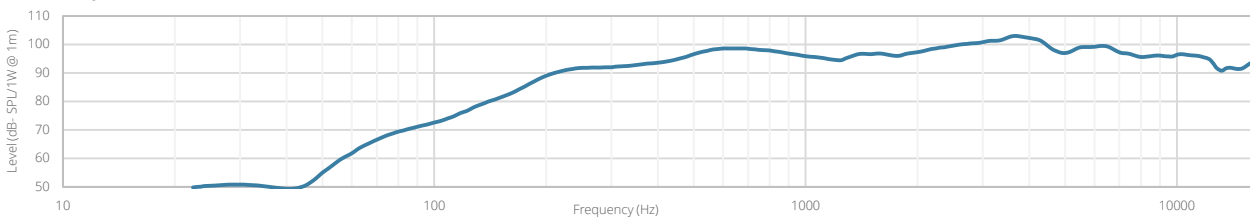

Acoustical data graphs:

Horizontal Polars:

Vertical Polars:

Sensitivity:

Beamwidth (-3dB):

Directivity index:

	
HS121	Product description: FULL RANGE OUTDOOR SOUND PROJECTOR - 20 WATT / 100 VOLT
Weight: 2,3 kg	Outer dimensions: (w x h x d) 220 x 165 x 249
	Unit height: N/A