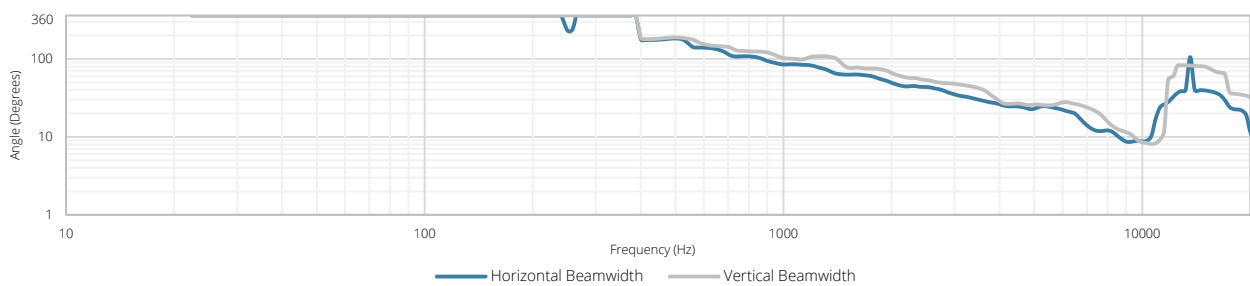

Acoustical data graphs:

Horizontal Polars:

Vertical Polars:

Sensitivity:

Beamwidth (-3dB):

Directivity index:

	
HS121	Product description: FULL RANGE OUTDOOR SOUND PROJECTOR - 20 WATT / 100 VOLT
Weight: 2,3 kg	Outer dimensions: (w x h x d) 220 x 165 x 249
	Unit height: N/A