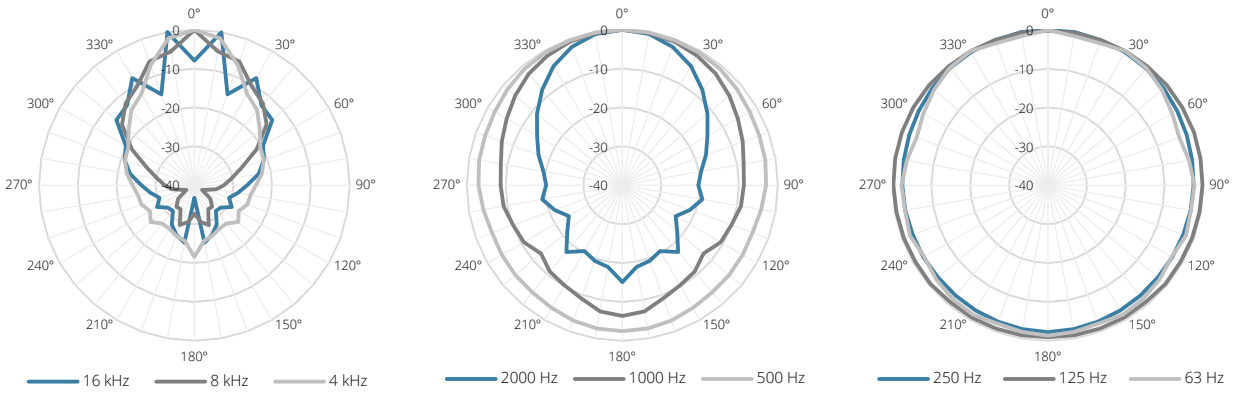

HS121

Outdoor sound projector 100V

The HS121 is a full range sound projector based on a 4" driver especially designed to provide quality sound with a long throw range in a wide variation of in- and outdoor applications. Its wide, smooth frequency response and high efficiency ensure high-fidelity music reproduction along with superb projection of clear and intelligible speech at very low distortion. It delivers a power of 20 Watt RMS in standard 8 Ohm systems with a maximum power of 40 Watt but it can also be used in 100V PA systems. The 100V line transformer has power taps for 20 Watt, 10 Watt and 5 Watt which can be selected by the special designed 5-pin waterproof connector. This connector allows selecting the desired power tapping depending on the angle of rotation of the connector. The housing is made of the strongest ABS material in a light-grey colour, ensuring a smooth blend of the loudspeaker in all different kinds of environments. The IP rating of IP65 makes it suitable for indoor as well as outdoor use. For safety reasons, the speaker is provided with an internal steel safety cable, which prevents the speaker from falling, even in situations where the housing of the speaker has been damaged or broken.

Product Features:

Dimensions		220 x 160 x 250 mm (W x H x D)
Weight		2 kg
Operating temperature		-10 °C ~ 50 °C
Construction		Fire retardant ABS
Front finish		Aluminium grill
Mounting & handling		Aluminium U bracket
Colours		Grey (RAL 7035)
Accessories	Included	Mounting bracket
		5-pin AWX5 connection cable
	Optional	AWC07 - AWX5 cable 0.7 m
		AWC25 - AWX25 cable 2.5 m
		AWC50 - AWX50 cable 5 m

Acoustical data graphs:

Horizontal Polars:

Vertical Polars:

Sensitivity:

Beamwidth (-3dB):

Directivity index:

	
HS121	Product description: FULL RANGE OUTDOOR SOUND PROJECTOR - 20 WATT / 100 VOLT
Weight: 2,3 kg	Outer dimensions: (w x h x d) 220 x 165 x 249
	Unit height: N/A