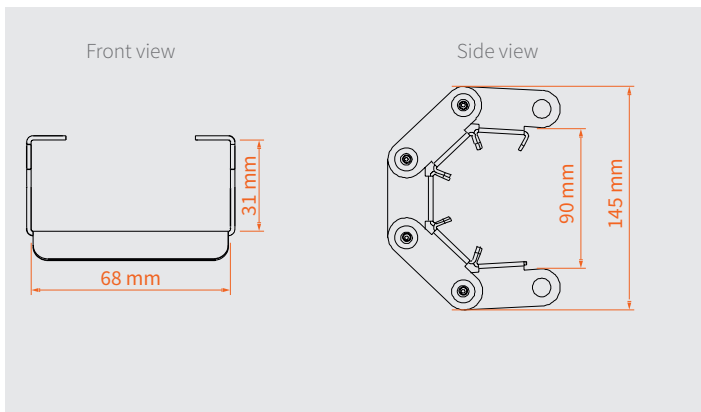

### Minimal horizontal movement

Thanks to the interlocking mechanism of the hinges, lateral movement while hoisting the truss up and down is minimized.

## DIMENSIONS

### Snake cable guide

Article code:	RIKGSN...	
Material:	silver parts:	galvanized steel
	black parts:	powder coated steel
	bearings:	brass
Dimensions:	2 meter base	height 3, 5 and 7 meter
	3 meter base	height 5, 6, 7, 8, 9, 10, 11 and 12 meter
	4 meter base	height 12, 13, 14, 15 and 16 meter