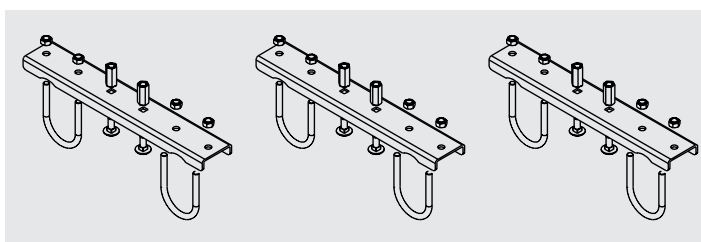

Snake extension set for 40 truss

Article code:	RIKGSN122B	RIKGSN122
EAN:	8720094427522	8720094427515
Material:	powder coated steel	galvanized steel
Bolt size:	M8	M8
Colour:	black	silver