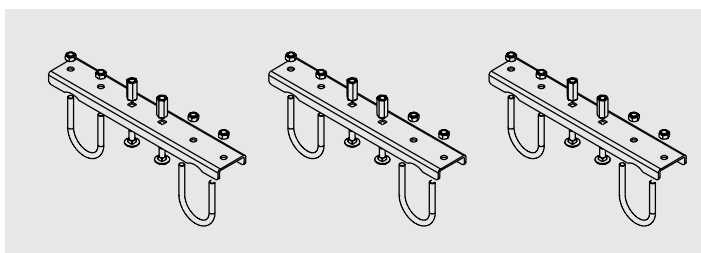

EXTENSION SETS FOR TRUSS

Snake extension set for 30 truss

Article code:	RIKGSN121B	RIKGSN121
EAN:	8720094421858	8720094421841
Material:	powder coated steel	galvanized steel
Bolt size:	M8	M8
Colour:	black	silver