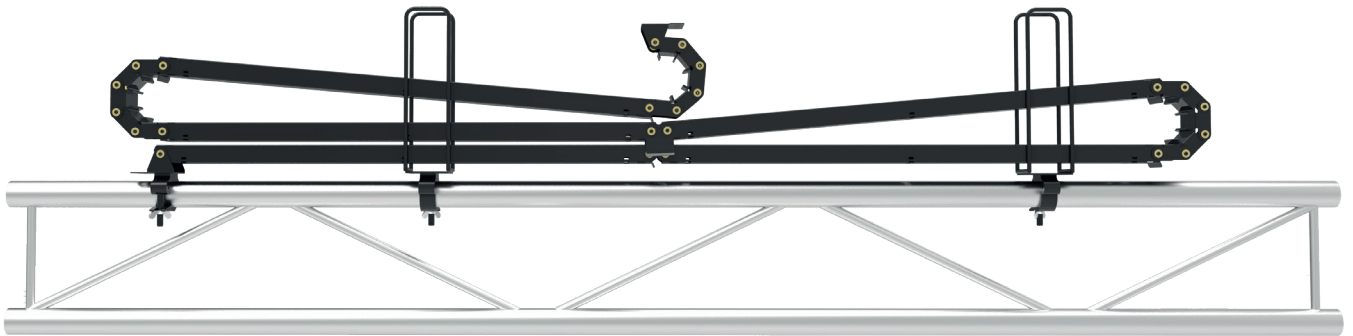

ASSEMBLY ON SINGLE TUBE OR TRUSS

An assembly set to mount the Snake cable guide on a single tube is included. To mount the Snake onto 30 or 40 truss there are two types of Extension sets available, both in black and silver.