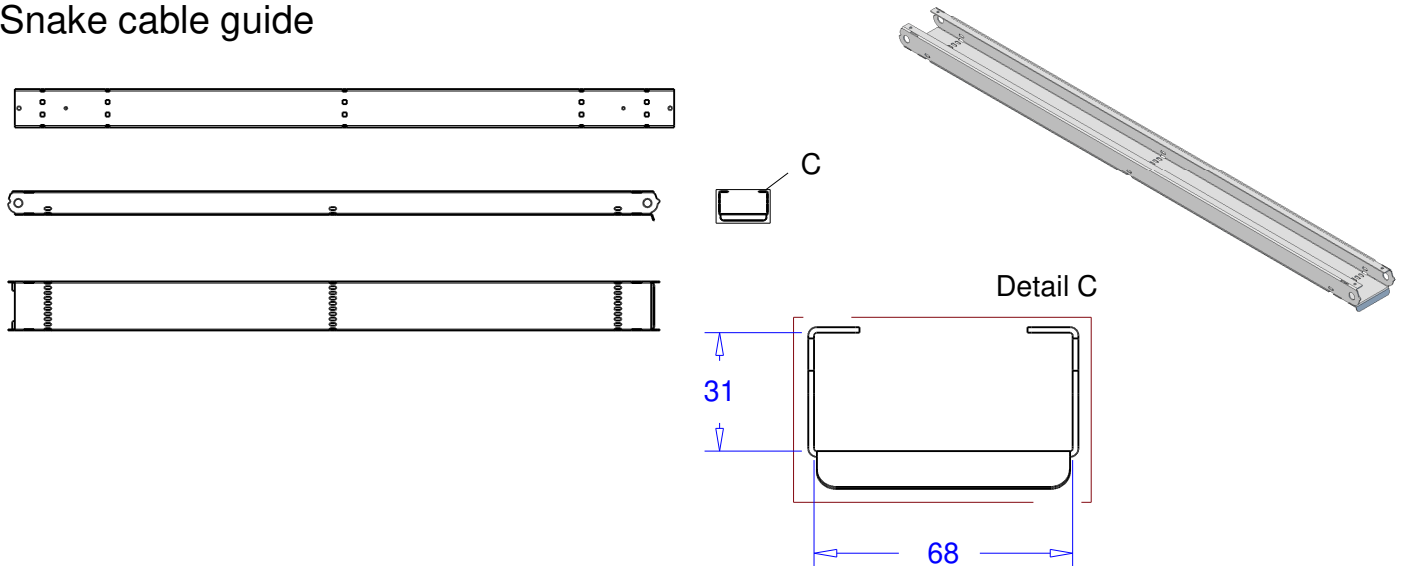

Snake cable guide

Product: comparison cable gutter

Code:

ADMIRAL
STAGING ESSENTIALS