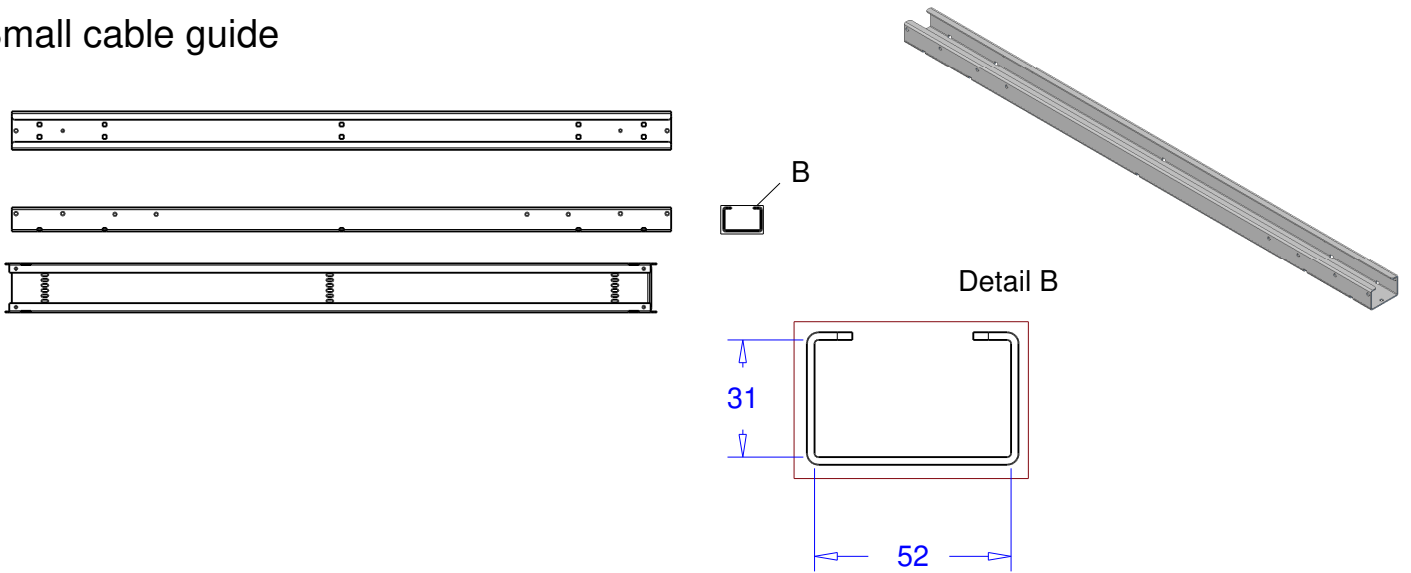

Product:	base 4m x 12m height		ADMIRAL STAGING ESSENTIALS
Code:	RIKGSN412 and RIKGSN412B		

Basic cable guide

Small cable guide

Snake cable guide

Product: comparison cable gutter

Code:

ADMIRAL
STAGING ESSENTIALS