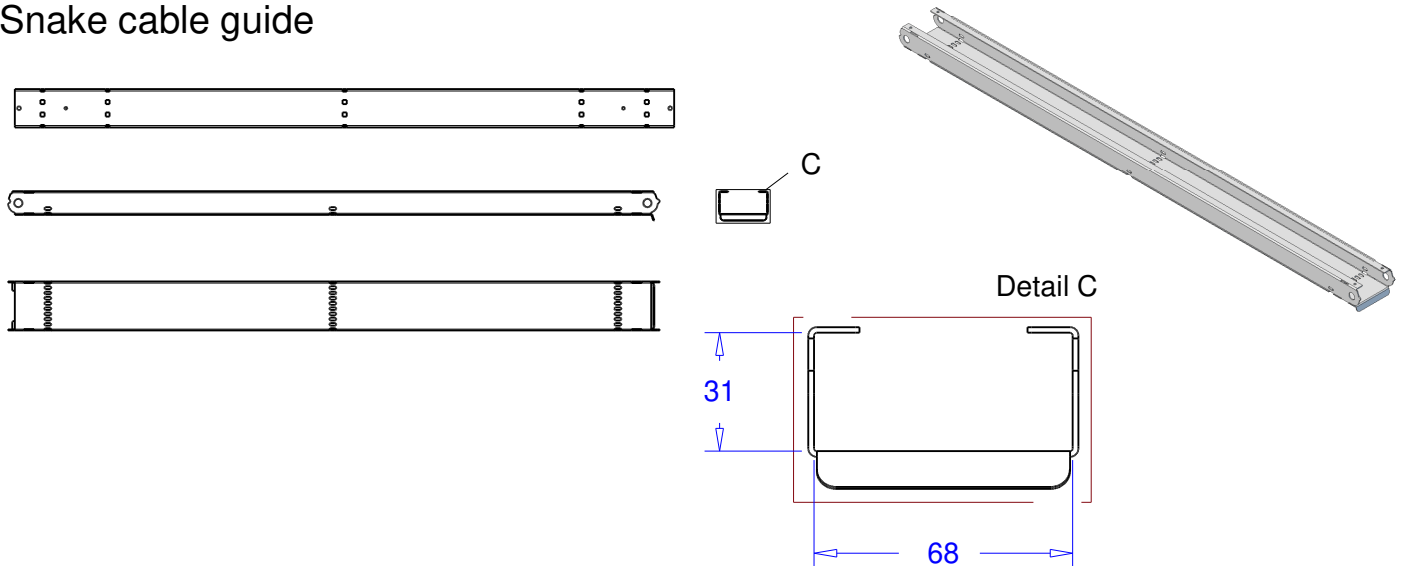

Product:	base 4m x 12m height		ADMIRAL STAGING ESSENTIALS
Code:	RIKGSN412 and RIKGSN412B		

Basic cable guide

Small cable guide

Snake cable guide

Product: comparison cable gutter

Code:

ADMIRAL
STAGING ESSENTIALS