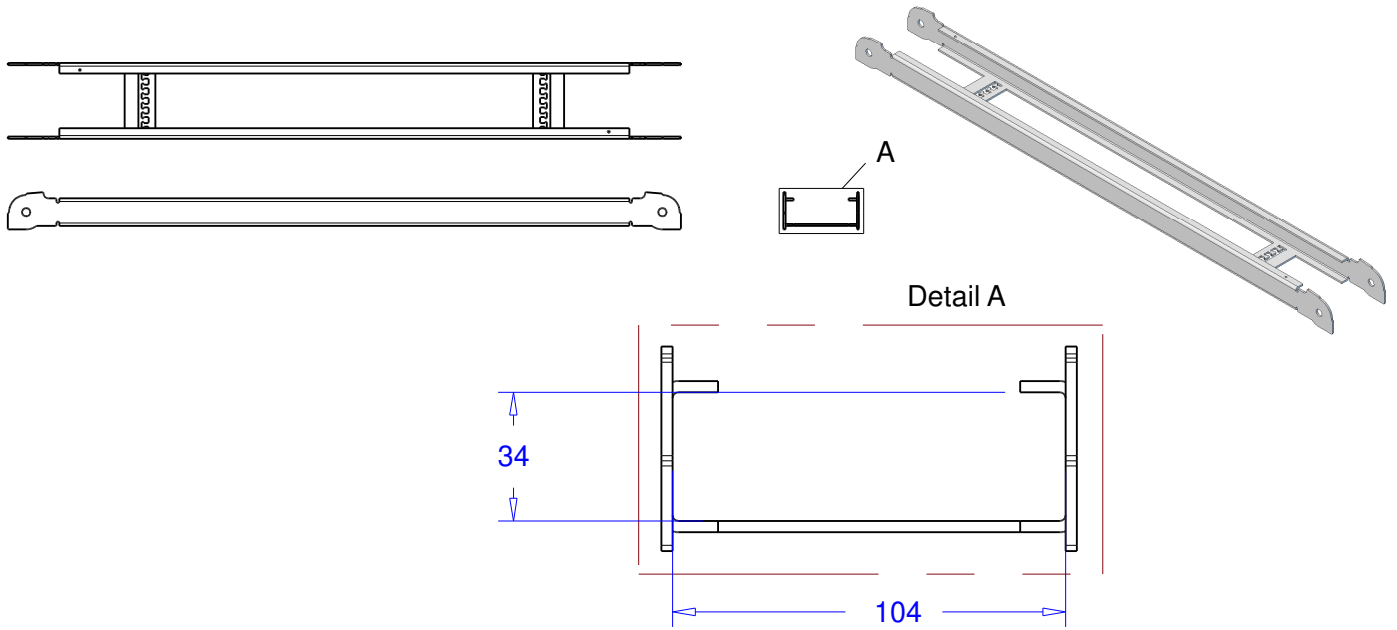

Product:	base 4m x 12m height		ADMIRAL STAGING ESSENTIALS
Code:	RIKGSN412 and RIKGSN412B		

Basic cable guide

Small cable guide

Snake cable guide

Product: comparison cable gutter

Code:

ADMIRAL
STAGING ESSENTIALS