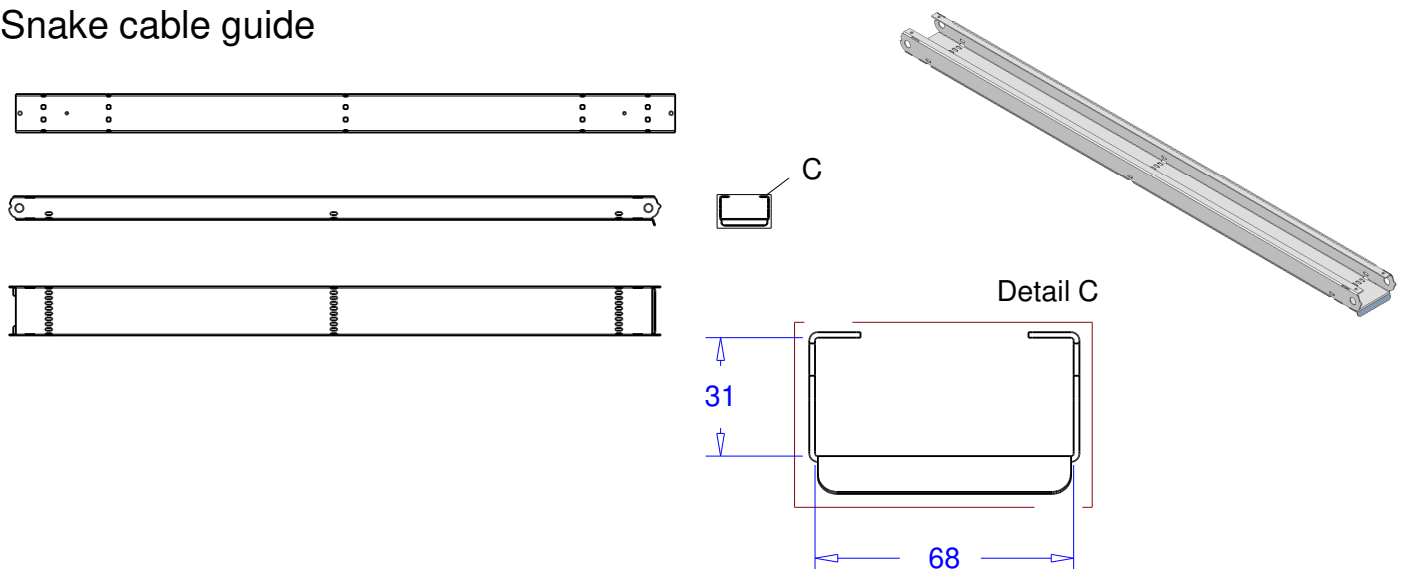

Product:	base 4m x 14m height	
Code:	RIKGSN414 and RIKGSN414B	

Basic cable guide

Small cable guide

Snake cable guide

Product: comparison cable gutter

Code:

ADMIRAL
STAGING ESSENTIALS