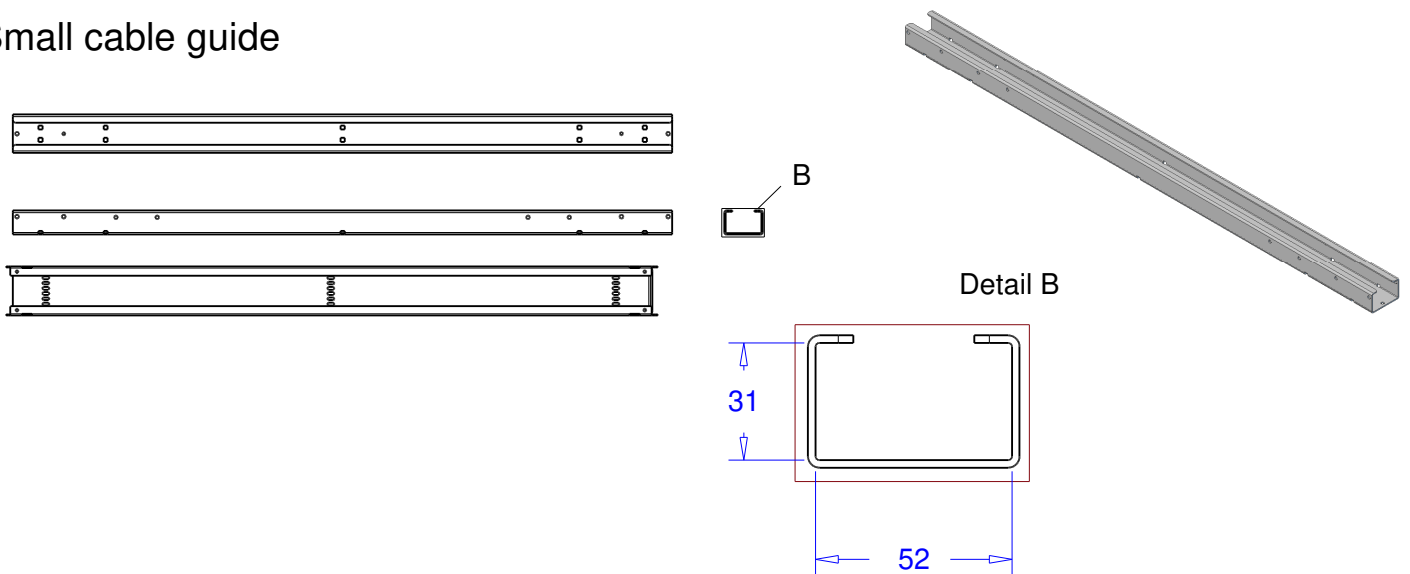

Product:	base 4m x 14m height	
Code:	RIKGSN414 and RIKGSN414B	

Basic cable guide

Small cable guide

Snake cable guide

Product: comparison cable gutter

Code:

ADMIRAL
STAGING ESSENTIALS