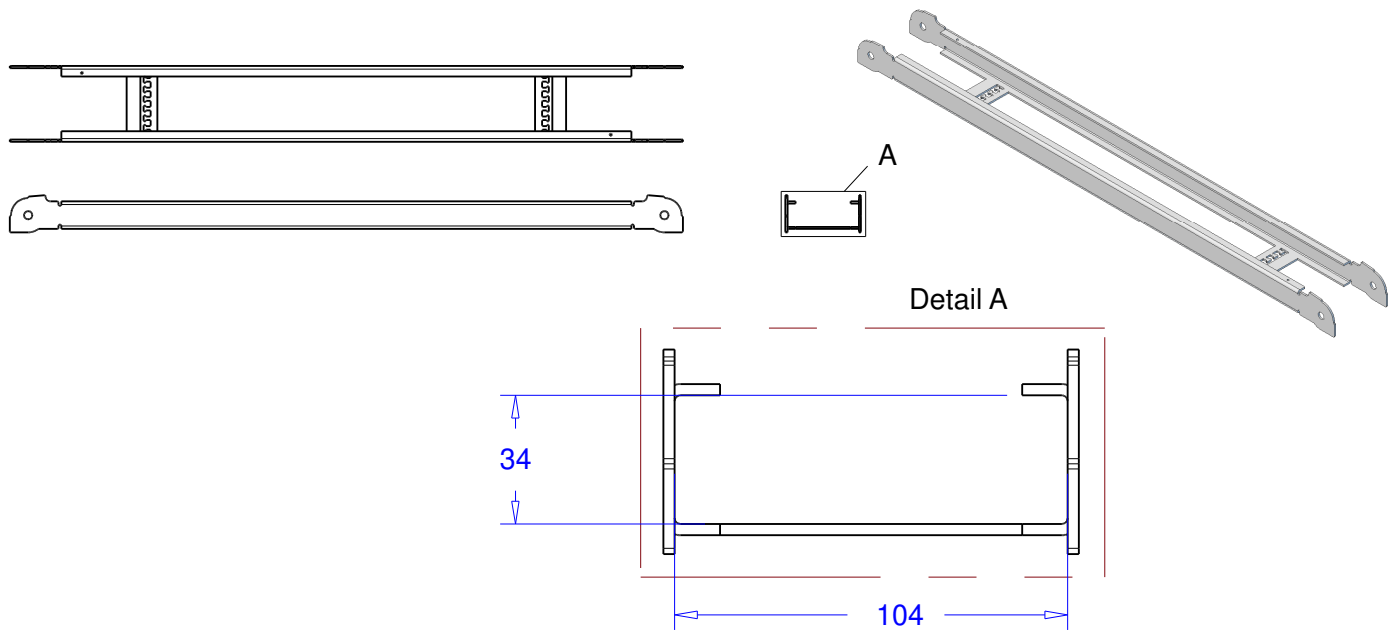

Product:	base 4m x 14m height	
Code:	RIKGSN414 and RIKGSN414B	

Basic cable guide

Small cable guide

Snake cable guide

Product: comparison cable gutter

Code:

ADMIRAL
STAGING ESSENTIALS