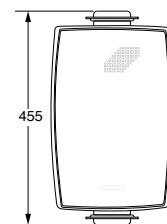

# EHP880b

80W HiFi speaker

**Versatile, powerful speaker**

ref 10212

- + 80 W high-fidelity sound
- + Very discreet, black or white finishing
- + Built-in wall-mount bracket
- + Requires a low-impedance or a 100V line

## SPECIFICATIONS

- Power outputs :
  - 20 or 40 or 80W at 100V
  - 10 or 20 or 40W at 70V
  - 50W into 8 Ohms
- Power supply : 100 V/ 70 V or 8 Ohms
- Impedances :
  - 125 or 250 or 500 Ohms
  - or 8 Ohms low impedance
- Components : 8" loudspeaker and 1" tweeter
- Sensitivity (1 M/1 W) : 92 dB
- Frequency response : 70 Hz - 18 kHz
- Material : ABS enclosure, steel grill
- Holding system : Adjustable holding bracket
- Connectors : 2-pin connector
- Dimensions : 302 x 172 x 165 mm
- Weight : 3.4 kg