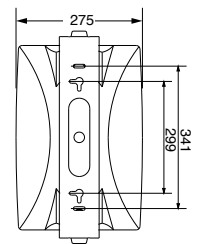

## SPECIFICATIONS

- Power outputs :
  - 20 or 40 or 80W at 100V
  - 10 or 20 or 40W at 70V
  - 50W into 8 Ohms
- Power supply : 100 V/ 70 V or 8 Ohms
- Impedances :
  - 125 or 250 or 500 Ohms
  - or 8 Ohms low impedance
- Components : 8" loudspeaker and 1" tweeter
- Sensitivity (1 M/1 W) : 92 dB
- Frequency response : 70 Hz - 18 kHz
- Material : ABS enclosure, steel grill
- Holding system : Adjustable holding bracket
- Connectors : 2-pin connector
- Dimensions : 302 x 172 x 165 mm
- Weight : 3.4 kg