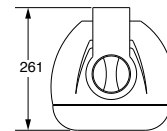

## SPECIFICATIONS

- Power outputs :
  - 20 or 40 or 80W at 100V
  - 10 or 20 or 40W at 70V
  - 50W into 8 Ohms
- Power supply : 100 V/ 70 V or 8 Ohms
- Impedances :
  - 125 or 250 or 500 Ohms
  - or 8 Ohms low impedance
- Components : 8" loudspeaker and 1" tweeter
- Sensitivity (1 M/1 W) : 92 dB
- Frequency response : 70 Hz - 18 kHz
- Material : ABS enclosure, steel grill
- Holding system : Adjustable holding bracket
- Connectors : 2-pin connector
- Dimensions : 302 x 172 x 165 mm
- Weight : 3.4 kg