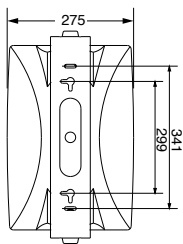

EHP 880w

80W HiFi speaker

Versatile, powerful speaker

ref 10213

HiFi

- + 80 W high-fidelity sound
- + Very discreet, black or white finishing
- + Built-in wall-mount bracket
- + Requires a low-impedance or a 100V line

281

SPECIFICATIONS

- Power outputs :
 - 20 or 40 or 80W at 100V
 - 10 or 20 or 40W at 70V
 - 50W into 8 Ohms
- Power supply : 100 V/ 70 V or 8 Ohms
- Impedances :
 - 125 or 250 or 500 Ohms
 - or 8 Ohms low impedance
- Components : 8" loudspeaker and 1" tweeter
- Sensitivity (1 M/1 W) : 92 dB
- Frequency response : 70 Hz - 18 kHz
- Material : ABS enclosure, steel grill
- Holding system : Adjustable holding bracket
- Connectors : 2-pin connector
- Dimensions : 302 x 172 x 165 mm
- Weight : 3.4 kg