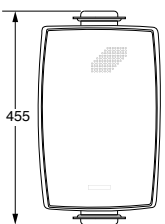

EHP 880w

80W HiFi speaker

Versatile, powerful speaker

ref 10213

HiFi

- + 80 W high-fidelity sound
- + Very discreet, black or white finishing
- + Built-in wall-mount bracket
- + Requires a low-impedance or a 100V line

281

SPECIFICATIONS

- Power outputs :
 - 20 or 40 or 80W at 100V
 - 10 or 20 or 40W at 70V
 - 50W into 8 Ohms
- Power supply : 100 V/ 70 V or 8 Ohms
- Impedances :
 - 125 or 250 or 500 Ohms
 - or 8 Ohms low impedance
- Components : 8" loudspeaker and 1" tweeter
- Sensitivity (1 M/1 W) : 92 dB
- Frequency response : 70 Hz - 18 kHz
- Material : ABS enclosure, steel grill
- Holding system : Adjustable holding bracket
- Connectors : 2-pin connector
- Dimensions : 302 x 172 x 165 mm
- Weight : 3.4 kg