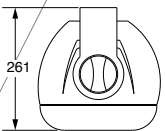

281

SPECIFICATIONS

- Power outputs :
 - 20 or 40 or 80W at 100V
 - 10 or 20 or 40W at 70V
 - 50W into 8 Ohms
- Power supply : 100 V/ 70 V or 8 Ohms
- Impedances :
 - 125 or 250 or 500 Ohms
 - or 8 Ohms low impedance
- Components : 8" loudspeaker and 1" tweeter
- Sensitivity (1 M/1 W) : 92 dB
- Frequency response : 70 Hz - 18 kHz
- Material : ABS enclosure, steel grill
- Holding system : Adjustable holding bracket
- Connectors : 2-pin connector
- Dimensions : 302 x 172 x 165 mm
- Weight : 3.4 kg