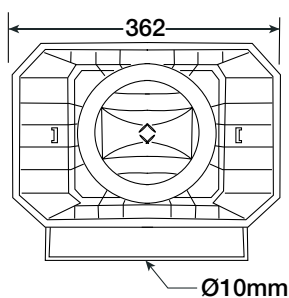

SPECIFICATIONS

- Surface mount loudspeaker
- RMS power output : 50 W
- Power outputs : 2.6 W, 4.5 W, 9 W, 12.5 W, 25 W or 50 W
- 100 V
- Loudspeaker : 165 mm (6.5") et 1" compression
- Frequency response : 90 Hz – 20 kHz
- Sensitivity >99 +/-3 dB
- Material : ABS enclosure
- Fixation: Adjustable holding bracket
- Internal connector: waterproof cable gland
- IP level: IP55 (dust and water protected)
- Dimensions : 363 x 253 x 310 mm
- Weight : 3.9 kg