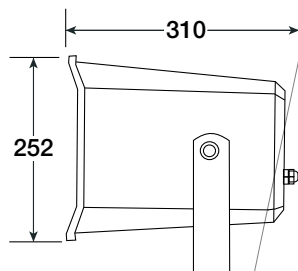

PHP650

50W Sound projector

Weatherproof middle range broadcasting speaker

ref 10211

- + Its high power and large housing can cover a vast area
- + Perfect vocal and music reproduction
- + Durable and weatherproof

SPECIFICATIONS

- Surface mount loudspeaker
- RMS power output : 50 W
- Power outputs : 2.6 W, 4.5 W, 9 W, 12.5 W, 25 W or 50 W
- 100 V
- Loudspeaker : 165 mm (6.5") et 1" compression
- Frequency response : 90 Hz – 20 kHz
- Sensitivity >99 +/-3 dB
- Material : ABS enclosure
- Fixation: Adjustable holding bracket
- Internal connector: waterproof cable gland
- IP level: IP55 (dust and water protected)
- Dimensions : 363 x 253 x 310 mm
- Weight : 3.9 kg