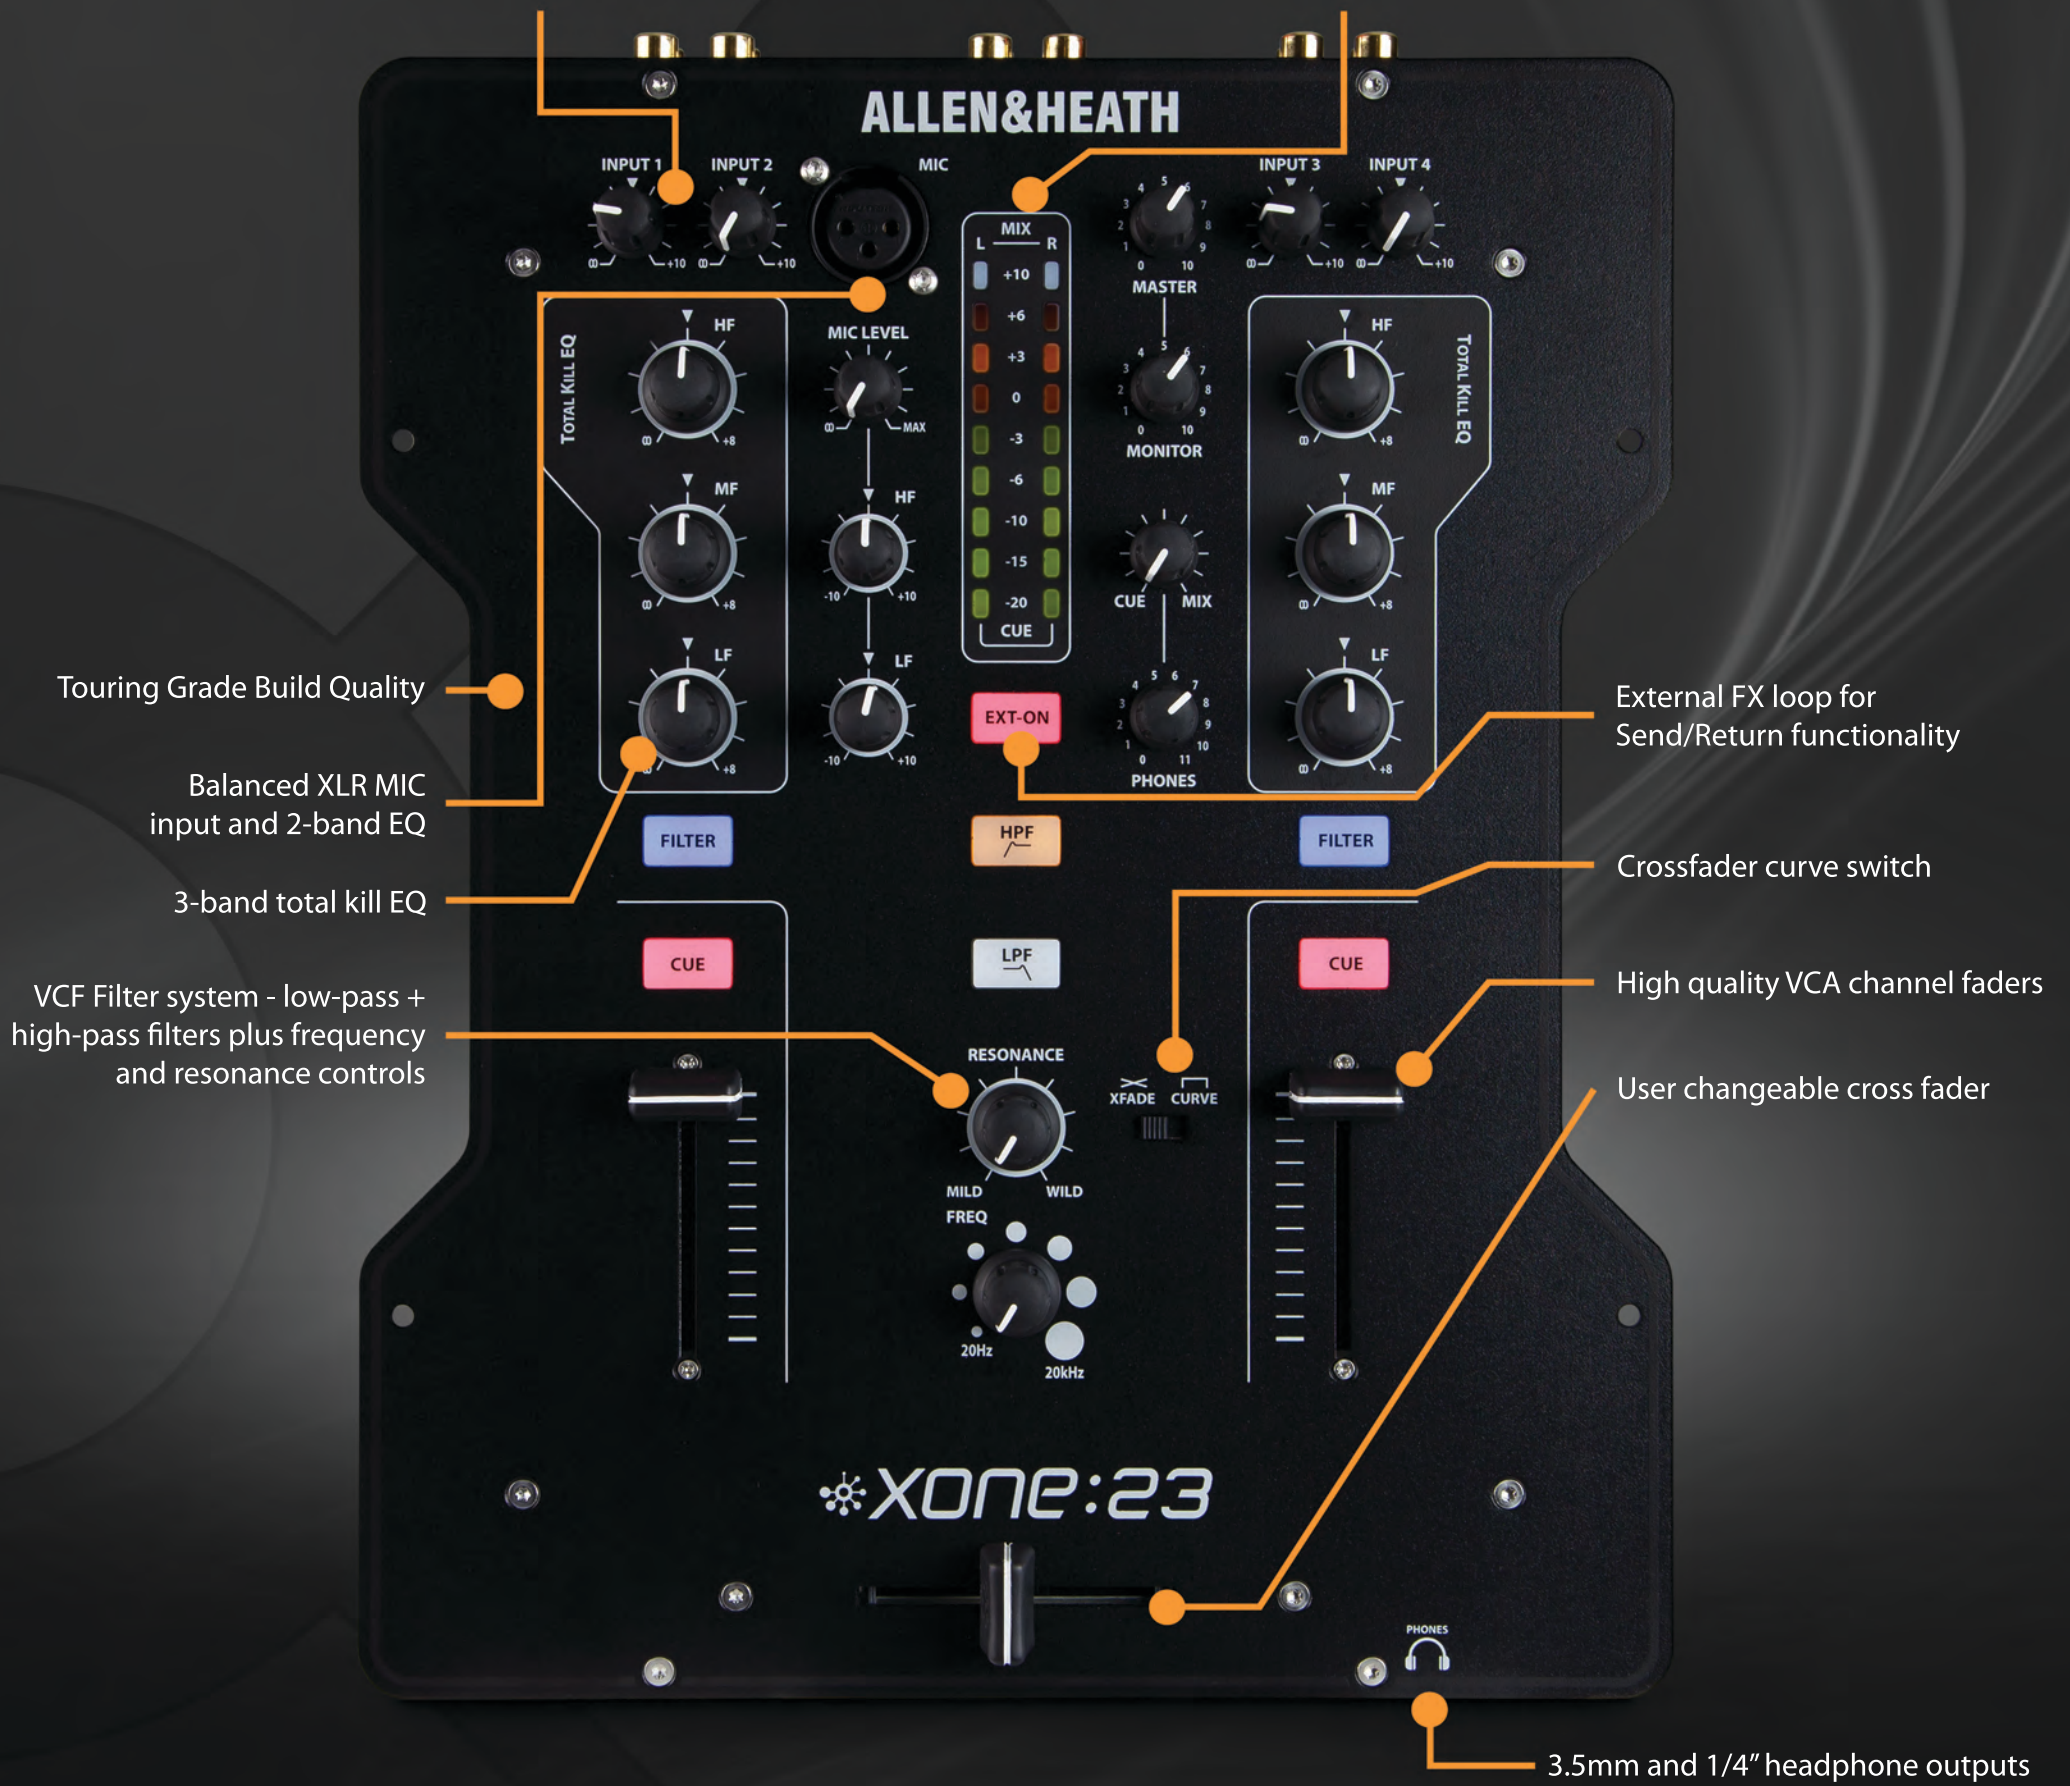

XONE:23

2+2 CHANNEL DJ MIXER

XONE
FILTER
SYSTEM

FX
EXTERNAL
FX
LOOP

3
BAND TOTAL
KILL EQ

ALLEN & HEATH®

XONE:23

2+2 CHANNEL DJ MIXER

Xone:23 is a high-performance 2+2 channel DJ mixer, harnessing next generation analogue circuitry to deliver exceptional audio fidelity. The mixer is equipped with the legendary Xone filter system, 3 band EQ with total kill, plus an external FX loop for maximum creative flexibility. The crossfader has switchable curve settings for blending or scratching styles and is easy to replace. Upgrade to a custom Innofader for ultimate crossfader performance.

3 BAND TOTAL KILL EQ
Both channels feature 3 band EQ Isolator, allowing you to creatively eliminate frequencies and bring them back into the mix with complete control.

XONE:23

2+2 CHANNEL DJ MIXER

Dual phono/line inputs

9-segment signal level monitoring

External FX loop for Send/Return functionality

EXAMPLE SETUPS

CLASSIC VINYL

CD / MEDIA PLAYERS + FX UNIT

DIGITAL VINYL SYSTEM WITH EXTERNAL SOUND CARD

VINYL + CD / MEDIA PLAYERS