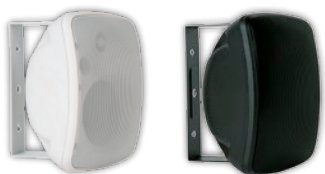

ASW55.2

De ASW55.2 is een van de toppers onder de waterproof luidsprekers. Hij bevat de nieuwste akoestische technieken, is verbluffend krachtig en toch discreet. Het unieke afgebogen profiel zorgt voor heldere en warme klankprestaties. Dankzij de indoor - outdoor switchknop zorgt deze speaker voor muzikaal genot, binnen en buiten. Bovendien kan je de basreflex hermetisch afsluiten via de meegeleverde tube.

KLEUREN wit / zwart

indoor - outdoor
switchknop

TECHNISCHE GEGEVENS

bereik	<40 m²
klankkwaliteit	allround
systeem	2-weg
woofer	5,25" polymica conus
tweeter	0,5" PEI dome neodmium
basreflex	ja
magnetisch afgeschermd	nee
versterkervermogen	20 - 120 W (aanbevolen)
gevoeligheid	87 dB
impedantie	8 Ω
frequentiebereik	75 Hz - 20 kHz
afmetingen (h x b x d)	240 x 190 x 150 mm
gewicht / stuk	2,3 kg
behuizing	ABS
kleur	wit / zwart
extra	inclusief beugel, waterproof