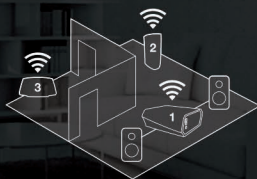

MULTI-ROOM

Every room deserves its own HEOS.

APPS & STREAMING SERVICES

Tap the App and start rockin'.

SOUND QUALITY

HEOS sound is a Denon legacy.

EASY INSTALLATION

Save Time. Save Space.

THE HEOS APP.

A SIMPLE, EASY TO USE INTERFACE

Stream from your favourite online music services, or listen to tracks directly from your phone, tablet or USB drives. With HEOS, you have all the options you need and all the access you want.

ROOMS: Name each HEOS player according to the room where it is located. Group rooms together to play the same song in party mode. Separate rooms to play a different song in each of them.

HEOS by Denon

Download on the **App Store**