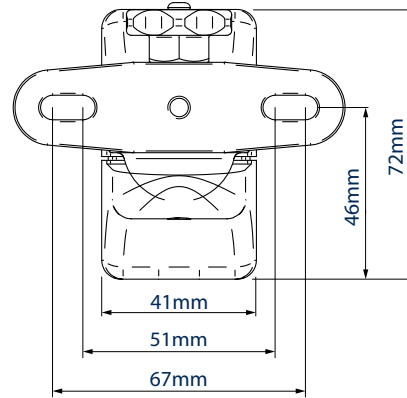

SIDE VIEW

FRONT VIEW

TOP VIEW

WALL PLATE

PACKING INFORMATION

COLOUR:	ORDER REF:	EAN CODE:	MASTER CARTON WEIGHT:	MASTER CARTON CUBE:
Black	BT332/B	5019318033209	10.68kg	0.023cbm
White	BT332/W	5019318043215	10.68kg	0.023cbm

ACCESSORIES AND RELATED PRODUCTS

BT11	BT77	BT608	BTV914

Speaker Floor Stands with Die-Cast Base
compatible with SONOS Play:1 speakers

Side Clamping Loudspeaker Wall Mount
with tilt and swivel

Loudspeaker Floor Stands
compatible with SONOS Play:1 speakers

Universal Soundbar Mount
compatible with SONOS Playbar

SS-BT332-V3-310719