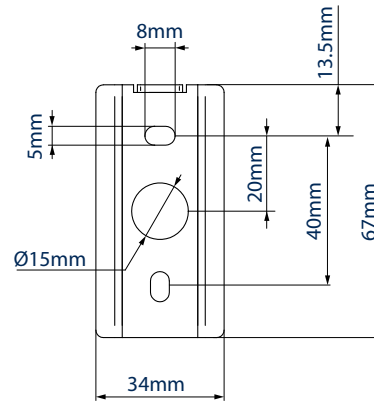

WALL PLATE

PACKING INFORMATION

COLOUR:	ORDER REF:	EAN CODE:	MASTER CARTON WEIGHT:	MASTER CARTON CUBE:
Black	BT332/B	5019318033209	10.68kg	0.023cbm
White	BT332/W	5019318043215	10.68kg	0.023cbm

ACCESSORIES AND RELATED PRODUCTS

BT11	BT77	BT608	BTV914

Speaker Floor Stands with Die-Cast Base
compatible with SONOS Play:1 speakers

Side Clamping Loudspeaker Wall Mount
with tilt and swivel

Loudspeaker Floor Stands
compatible with SONOS Play:1 speakers

Universal Soundbar Mount
compatible with SONOS Playbar

SS-BT332-V3-310719