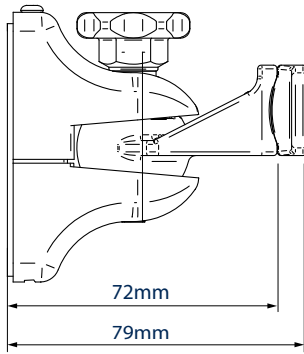

SIDE VIEW

TOP VIEW

WALL PLATE

PACKING INFORMATION

COLOUR:	ORDER REF:	EAN CODE:	MASTER CARTON WEIGHT:	MASTER CARTON CUBE:
Black	BT332/B	5019318033209	10.68kg	0.023cbm
White	BT332/W	5019318043215	10.68kg	0.023cbm

ACCESSORIES AND RELATED PRODUCTS

BT11	BT77	BT608	BTV914

Speaker Floor Stands with Die-Cast Base
compatible with SONOS Play:1 speakers

Side Clamping Loudspeaker Wall Mount
with tilt and swivel

Loudspeaker Floor Stands
compatible with SONOS Play:1 speakers

Universal Soundbar Mount
compatible with SONOS Playbar

SS-BT332-V3-310719