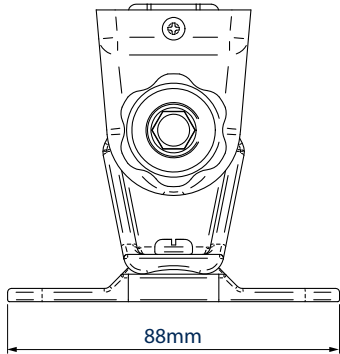

SIDE VIEW

TOP VIEW

WALL PLATE

PACKING INFORMATION

COLOUR:	ORDER REF:	EAN CODE:	MASTER CARTON WEIGHT:	MASTER CARTON CUBE:
Black	BT332/B	5019318033209	10.68kg	0.023cbm
White	BT332/W	5019318043215	10.68kg	0.023cbm

ACCESSORIES AND RELATED PRODUCTS

BT11	BT77	BT608	BTV914

Speaker Floor Stands with Die-Cast Base
compatible with SONOS Play:1 speakers

Side Clamping Loudspeaker Wall Mount
with tilt and swivel

Loudspeaker Floor Stands
compatible with SONOS Play:1 speakers

Universal Soundbar Mount
compatible with SONOS Playbar

SS-BT332-V3-310719