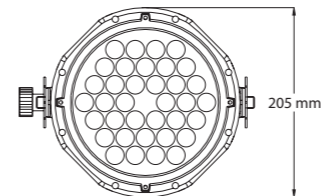

DYNAMIC WHITE PAR

COMPACT LED FIXTURE COLD WHITE AND WARM WHITE LEDS

The CLF Dynamic White PAR is a compact LED fixture with an extraordinary high light output which contains warm and cold white high power LEDs. The powerful LEDs provide extremely high light output and ensures 'flicker-free' operation when using cameras. The Dynamic White PAR contains specially selected LEDs which provide cold and warm white with a CRI > 90. The powerful LEDs provide extremely bright light output and ensures 'flicker-free' operation for all types of TV and film use. Warm and cold white control between 2,800K and 6,500K and colour mixing can be adjusted in 3 different DMX modes or by using the on-board menu. The fixture contains both powerCON in and out and can be connected with three pins XLR. No fan is installed in the Dynamic White PAR so it is also suitable for silent applications.

The fixture can be placed on the floor or mounted to truss structures by using the unique CLF quicklock system. This hanging system is easy to use and time-saving. The solid housing of the fixture makes it suitable for every rental stock and fixed installations.

Height	Eavg,Emax	Angle: 20.40°	Diameter
9.843ft 3m	126.0,193.9fc 1357,2087lx		3.542ft 107.96cm
13.12ft 4m	70.90,109.1fc 763.2,1174lx		4.723ft 143.94cm
16.40ft 5m	45.38,69.81fc 488.4,751.4lx		5.903ft 179.93cm
19.69ft 6m	31.51,48.48fc 339.2,521.8lx		7.084ft 215.91cm
22.97ft 7m	23.15,35.62fc 249.2,383.4lx		8.2648ft 251.90cm

Flux out: 1449 lm

FACTSHEET

DMX channels	2, 3 or 7 channels
Beam angle	25°
Power supply	100 - 240 VAC
Power consumption	Max. 90 Watt
Cooling	Convection / no fan
DMX connection	3p XLR in & out
Dimensions	300 x 255 x 205 mm (hxxwxd)
Weight	4 Kg
Certification mark	CE
Article number	156000
Included items	Power cable, Filter Frame
IP rating	IP22