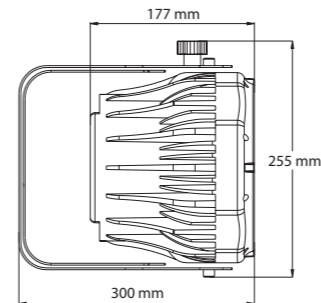

DYNAMIC WHITE PAR

COMPACT LED FIXTURE COLD WHITE AND WARM WHITE LEDS

The CLF Dynamic White PAR is a compact LED fixture with an extraordinary high light output which contains warm and cold white high power LEDs. The powerful LEDs provide extremely high light output and ensures 'flicker-free' operation when using cameras. The Dynamic White PAR contains specially selected LEDs which provide cold and warm white with a CRI > 90. The powerful LEDs provide extremely bright light output and ensures 'flicker-free' operation for all types of TV and film use. Warm and cold white control between 2,800K and 6,500K and colour mixing can be adjusted in 3 different DMX modes or by using the on-board menu. The fixture contains both powerCON in and out and can be connected with three pins XLR. No fan is installed in the Dynamic White PAR so it is also suitable for silent applications.

Height	Eavg,Emax	Angle: 20.40°	Diameter
9.843ft 3m	126.0,193.9fc 1357,2087lx		3.542ft 107.96cm
13.12ft 4m	70.90,109.1fc 763.2,1174lx		4.723ft 143.94cm
16.40ft 5m	45.38,69.81fc 488.4,751.4lx		5.903ft 179.93cm
19.69ft 6m	31.51,48.48fc 339.2,521.8lx		7.084ft 215.91cm
22.97ft 7m	23.15,35.62fc 249.2,383.4lx		8.2648ft 251.90cm

Flux out: 1449 lm

FACTSHEET

DMX channels	2, 3 or 7 channels
Beam angle	25°
Power supply	100 - 240 VAC
Power consumption	Max. 90 Watt
Cooling	Convection / no fan
DMX connection	3p XLR in & out
Dimensions	300 x 255 x 205 mm (hxxwxd)
Weight	4 Kg
Certification mark	CE
Article number	156000
Included items	Power cable, Filter Frame
IP rating	IP22