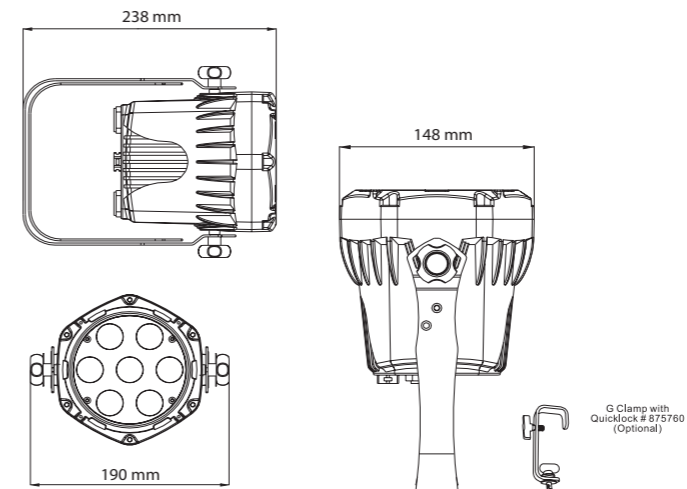

QUADCOLOR MINI PAR

COMPACT RGBW FIXTURE SOLID IP65 HOUSING

The CLF Quad Color Mini PAR is a compact RGBW LED fixture with an impressive output for in- and outdoor use. The Quad Color mini PAR offers deep saturated, intense colours due to the specially selected LEDs and with the inserted white LEDs is it possible to create a huge range of colours. The powerful LEDs provide extremely high light output and ensures 'flicker-free' operation for all types of TV and camera use. The fixtures comes with a 30° beam angle which is perfect for illuminating large surfaces and can also be used for effect lighting. The solid housing of the fixture makes it suitable for every rental stock and fixed installations.

Besides DMX control, the fixture can also be controlled stand alone or in master / slave mode. The Quad Color Mini PAR comes with pre-programmed macros. All controls can be found in the menu

on the on-board LED display. The fixture has a double bracket so it can be placed on the floor or mounted to truss structures by using the unique CLF quicklock system. This hanging system is easy to use and time-saving. The Quadcolor Mini PAR is equipped with waterproof cables to ensure an IP65 rating and adapters to schuko and XLR are included. An optional barndoor is also available.

Height	Eavg,Emax	Angle: 23.30°	Diameter
9.843ft 3m	44.20,77.84fc 475.8,837.8lx		4.059ft 123.71cm
13.12ft 4m	24.86,43.78fc 267.6,471.3lx		5.412ft 164.94cm
16.40ft 5m	15.91,28.02fc 171.3,301.6lx		6.7641ft 206.18cm
19.69ft 6m	11.05,19.46fc 118.9,209.51lx		8.117ft 247.42cm
22.97ft 7m	8.119,14.30fc 87.39,153.9lx		9.47ft 288.65cm

Flux out: 607.8 lm

FACTSHEET

DMX channels	3, 4, 5, 6 or 11 channels
Beam angle	30 °
Power supply	100 - 240 VAC
Power consumption	Max. 56 Watt
Cooling	Convection
DMX connection	3p XLR in & out
Dimensions	238 x 190 x 148 mm (hwxwd)
Weight	2,5 Kg
Certification mark	CE
Article number	156120
Included items	Power cable schuko - IP65 DMX cable XLR3 male - IP65
IP rating	IP65