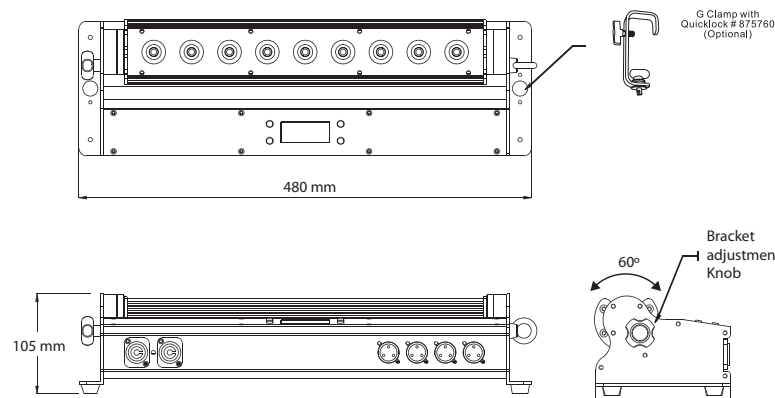

LEDWASH CW-WW

COMPACT WASH FIXTURE COLD WHITE AND WARM WHITE LEDS

The CLF LEDwash CW-WW is a compact wash fixture with a unique and distinctive design. The horizontal head can be manually adjusted 60°. Combined with the 50° beam angle of the lens, the LEDwash is the perfect solution for illuminating large surfaces like walls, curtains and horizons. It is also possible to make the edge of the beam more diffused by using the included frost lens.

The low and compact housing makes that the fixture is hardly noticeable. The fixture can be placed on the floor or mounted to truss structures by using the unique two pieces CLF quicklock system. This hanging system is easy to use and time-saving.

FACTSHEET

DMX channels	2, 3 or 7 channels
Beam angle	50°
Power supply	100 - 240 VAC
Power consumption	Max. 65 Watt
Cooling	Low noise fan
DMX connection	3 & 5p XLR in & out
Dimensions	480 x 140 x 105 mm (hwxwd)
Weight	3,5 Kg
Certification mark	CE
Article number	156300
Included items	Power cable, Frost & Clear lens
IP rating	IP22