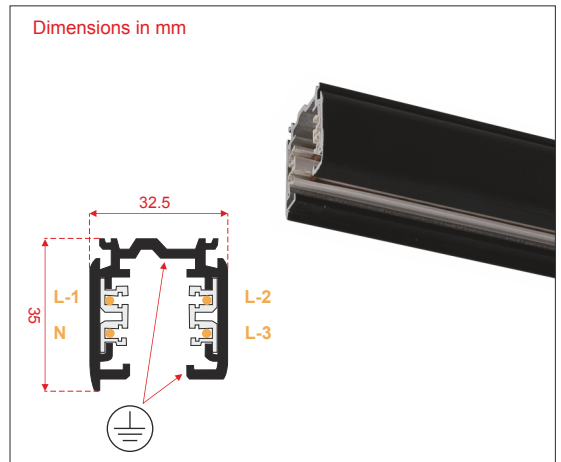

3-Phase All available accessories Black (RAL9004)

<p>A0310002 Bending Tool for 3-ph. Track</p> 	<p>A0333101 3-Phase Adapter Black (RAL9004) Operating Power: 220-240V AC max. 6A IP-rate: IP-20</p> 	<p>A0333201 3-Phase left feed-in connector Black (RAL9004) Operating Power: 220-240V AC max. 16A IP-rate: IP-20</p>  <p>3.3</p> <p>6.5</p> <p>3.1</p>	<p>A0333211 3-Phase right feed-in connector Black (RAL9004) Operating Power: 220-240V AC max. 16A IP-rate: IP-20</p>  <p>3.3</p> <p>6.5</p> <p>3.1</p>
<p>A0333401 3-Phase straight inner connector Black (RAL9004) Operating Power: 220-240V AC max. 16A IP-rate: IP-20</p> 	<p>A0333501 3-Phase flexible corner connector Black (RAL9004) Operating Power: 220-240V AC max. 16A IP-rate: IP-20</p>  <p>8</p> <p>9.5</p>	<p>A0333701 3-Phase left T-connector + power entry Black (RAL9004) Oper. Power: 220-240V AC max. 16A IP-rate: IP-20</p>  <p>6.5</p> <p>10</p>	<p>A0333711 3-Phase right T-connector + power entry Black (RAL9004) Operat. Power: 220-240V AC max. 16A IP-rate: IP-20</p>  <p>6.5</p> <p>10</p>
<p>A0333301 3-Phase endcap Black (RAL9004) IP-20</p>  <p>3</p> <p>32.5</p> <p>35</p>	<p>A0333801 3-Phase Ceiling kit Black (RAL9004)</p> 	<p>3-Phase Ceiling suspension kit incl. 1.5m steel wire Black (RAL9004)</p>  <p>130</p> <p>100</p> <p>35</p>	<p>A0333821 3-Phase Ceiling suspension kit incl. 1.5m steel wire & Lead Black (RAL9004)</p>  <p>130</p> <p>100</p> <p>35</p>

3 circuit indoor track connection overview

Notes: