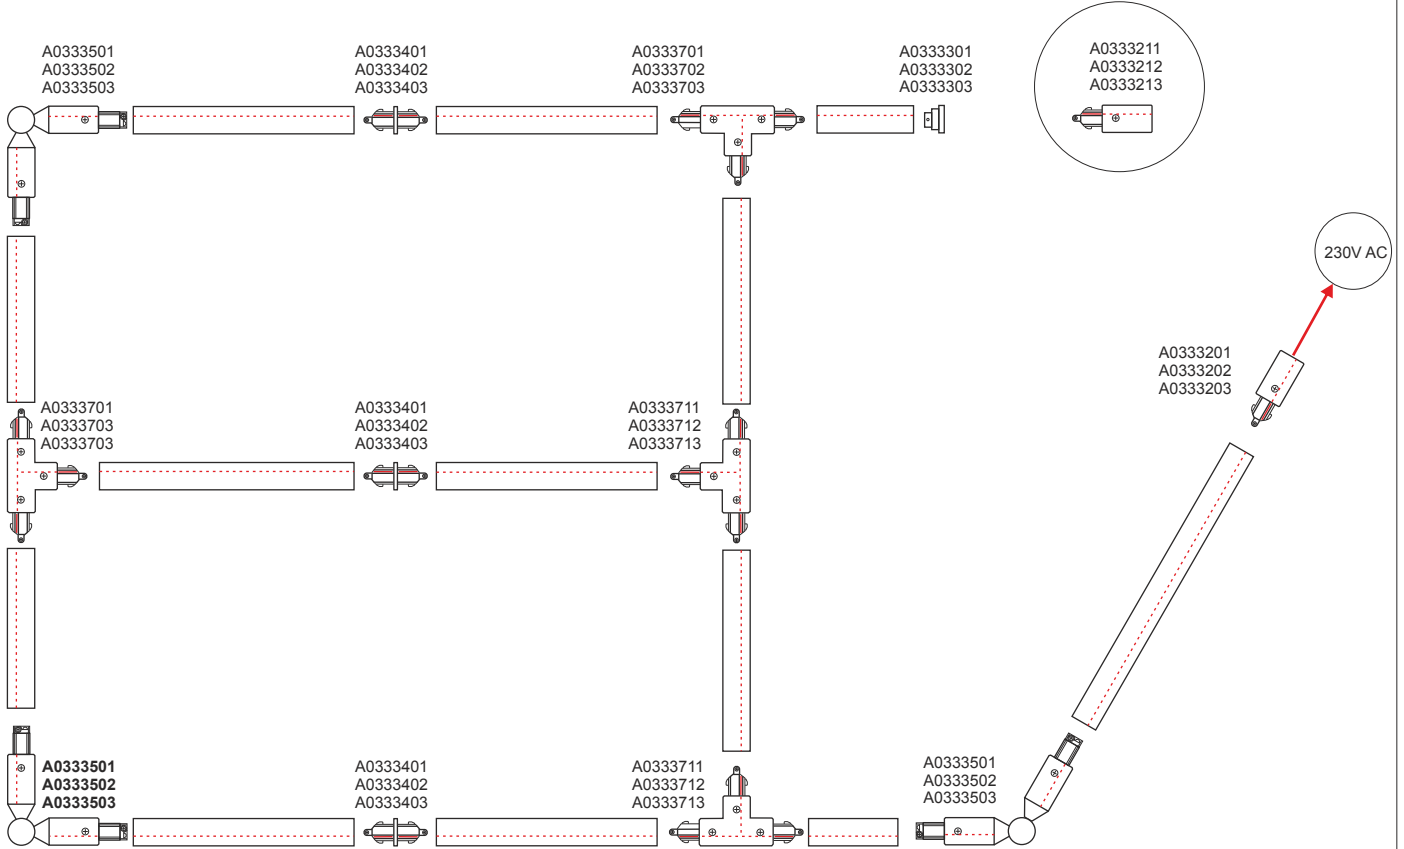

3-Phase All available accessories Black (RAL9004)

<p>A0310002 Bending Tool for 3-ph. Track</p> 	<p>A0333101 3-Phase Adapter Black (RAL9004) Operating Power: 220-240V AC max. 6A IP-rate: IP-20</p> 	<p>A0333201 3-Phase left feed-in connector Black (RAL9004) Operating Power: 220-240V AC max. 16A IP-rate: IP-20</p>  <p>3.3</p> <p>6.5</p> <p>3.1</p>	<p>A0333211 3-Phase right feed-in connector Black (RAL9004) Operating Power: 220-240V AC max. 16A IP-rate: IP-20</p>  <p>3.3</p> <p>6.5</p> <p>3.1</p>
<p>A0333401 3-Phase straight inner connector Black (RAL9004) Operating Power: 220-240V AC max. 16A IP-rate: IP-20</p> 	<p>A0333501 3-Phase flexible corner connector Black (RAL9004) Operating Power: 220-240V AC max. 16A IP-rate: IP-20</p>  <p>8</p> <p>9.5</p>	<p>A0333701 3-Phase left T-connector + power entry Black (RAL9004) Oper. Power: 220-240V AC max. 16A IP-rate: IP-20</p>  <p>6.5</p> <p>10</p>	<p>A0333711 3-Phase right T-connector + power entry Black (RAL9004) Operat. Power: 220-240V AC max. 16A IP-rate: IP-20</p>  <p>6.5</p> <p>10</p>
<p>A0333301 3-Phase endcap Black (RAL9004) IP-20</p>  <p>3</p> <p>32.5</p> <p>35</p>	<p>A0333801 3-Phase Ceiling kit Black (RAL9004)</p> 	<p>3-Phase Ceiling suspension kit incl. 1.5m steel wire Black (RAL9004)</p>  <p>130</p> <p>100</p> <p>35</p>	<p>A0333821 3-Phase Ceiling suspension kit incl. 1.5m steel wire & Lead Black (RAL9004)</p>  <p>130</p> <p>100</p> <p>35</p>

3 circuit indoor track connection overview

Notes: