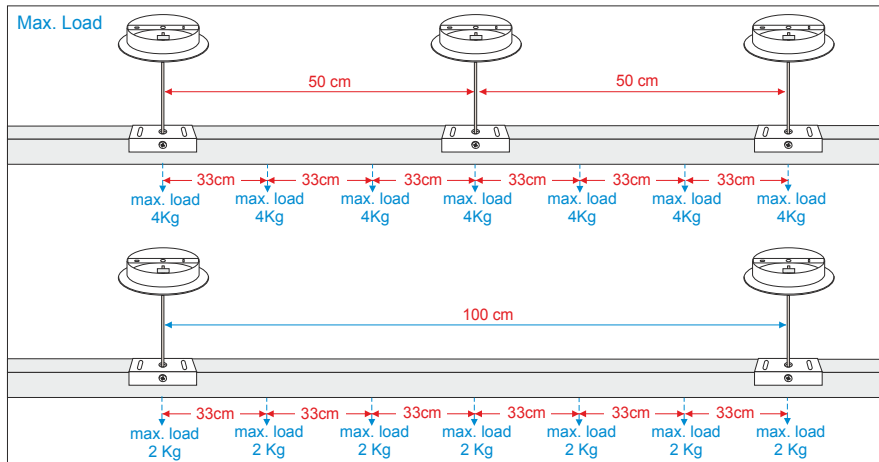

3-Phase All available accessories Black (RAL9004)

<p>A0310002 Bending Tool for 3-ph. Track</p> 	<p>A0333101 3-Phase Adapter Black (RAL9004) Operating Power: 220-240V AC max. 6A IP-rate: IP-20</p> 	<p>A0333201 3-Phase left feed-in connector Black (RAL9004) Operating Power: 220-240V AC max. 16A IP-rate: IP-20</p>  <p>3.3</p> <p>6.5</p> <p>3.1</p>	<p>A0333211 3-Phase right feed-in connector Black (RAL9004) Operating Power: 220-240V AC max. 16A IP-rate: IP-20</p>  <p>3.3</p> <p>6.5</p> <p>3.1</p>
<p>A0333401 3-Phase straight inner connector Black (RAL9004) Operating Power: 220-240V AC max. 16A IP-rate: IP-20</p> 	<p>A0333501 3-Phase flexible corner connector Black (RAL9004) Operating Power: 220-240V AC max. 16A IP-rate: IP-20</p>  <p>8</p> <p>9.5</p>	<p>A0333701 3-Phase left T-connector + power entry Black (RAL9004) Oper. Power: 220-240V AC max. 16A IP-rate: IP-20</p>  <p>6.5</p> <p>10</p>	<p>A0333711 3-Phase right T-connector + power entry Black (RAL9004) Operat. Power: 220-240V AC max. 16A IP-rate: IP-20</p>  <p>6.5</p> <p>10</p>
<p>A0333301 3-Phase endcap Black (RAL9004) IP-20</p>  <p>3</p> <p>32.5</p> <p>35</p>	<p>A0333801 3-Phase Ceiling kit Black (RAL9004)</p> 	<p>3-Phase Ceiling suspension kit incl. 1.5m steel wire Black (RAL9004)</p>  <p>130</p> <p>100</p> <p>35</p>	<p>A0333821 3-Phase Ceiling suspension kit incl. 1.5m steel wire & Lead Black (RAL9004)</p>  <p>130</p> <p>100</p> <p>35</p>

3 circuit indoor track connection overview

Notes: